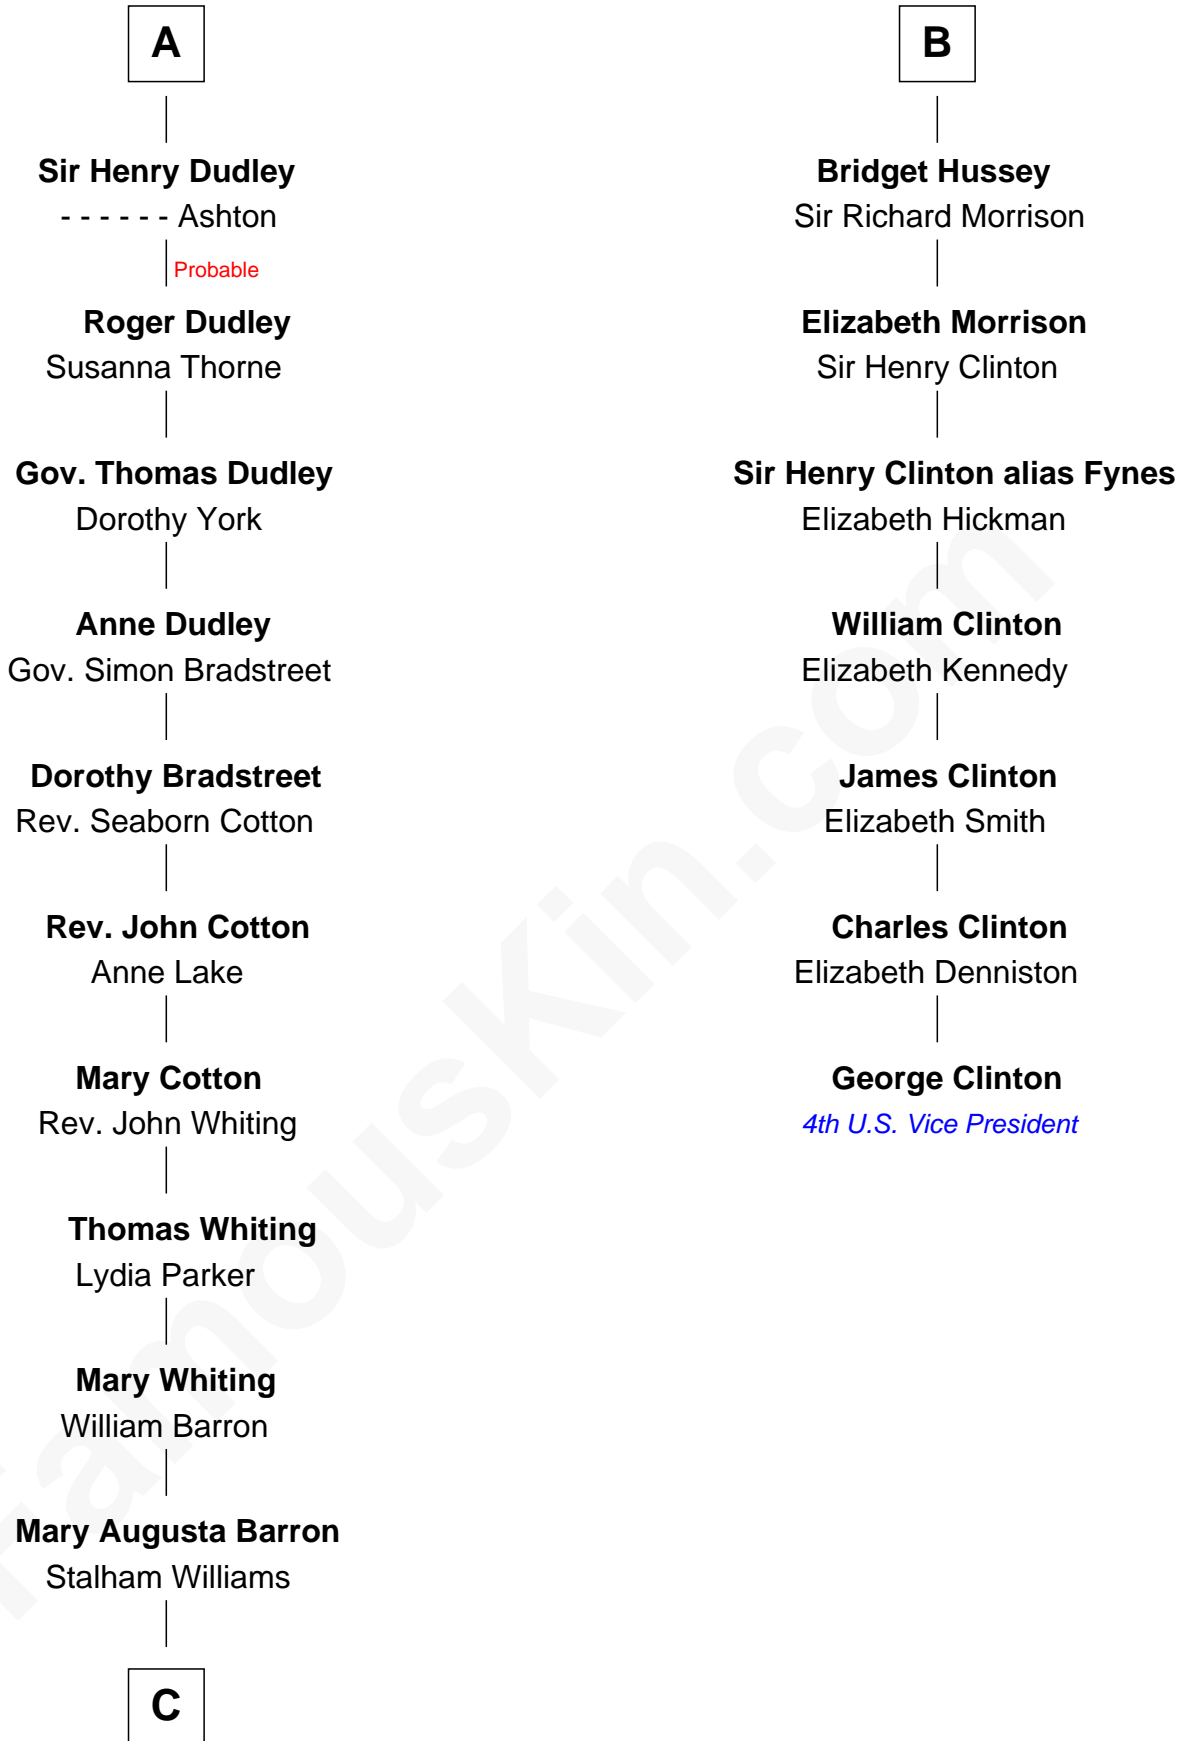

FamousKin.com Relationship Chart of

James Sherman

27th U.S. Vice-President

13th cousin 6 times removed of

George Clinton

4th U.S. Vice President

Henry Plantagenet

Maud de Chaworth

Isabella de Beaumont

Blanche of Lancaster

John of Gaunt

Elizabeth of Lancaster

John de Holand

Constance de Holand

Sir John Grey

Sir Edmund Grey

Katherine Percy

George Grey

Catherine Herbert

Anne Grey

Sir John Hussey

B

C

—
Frances Lucretia Williams