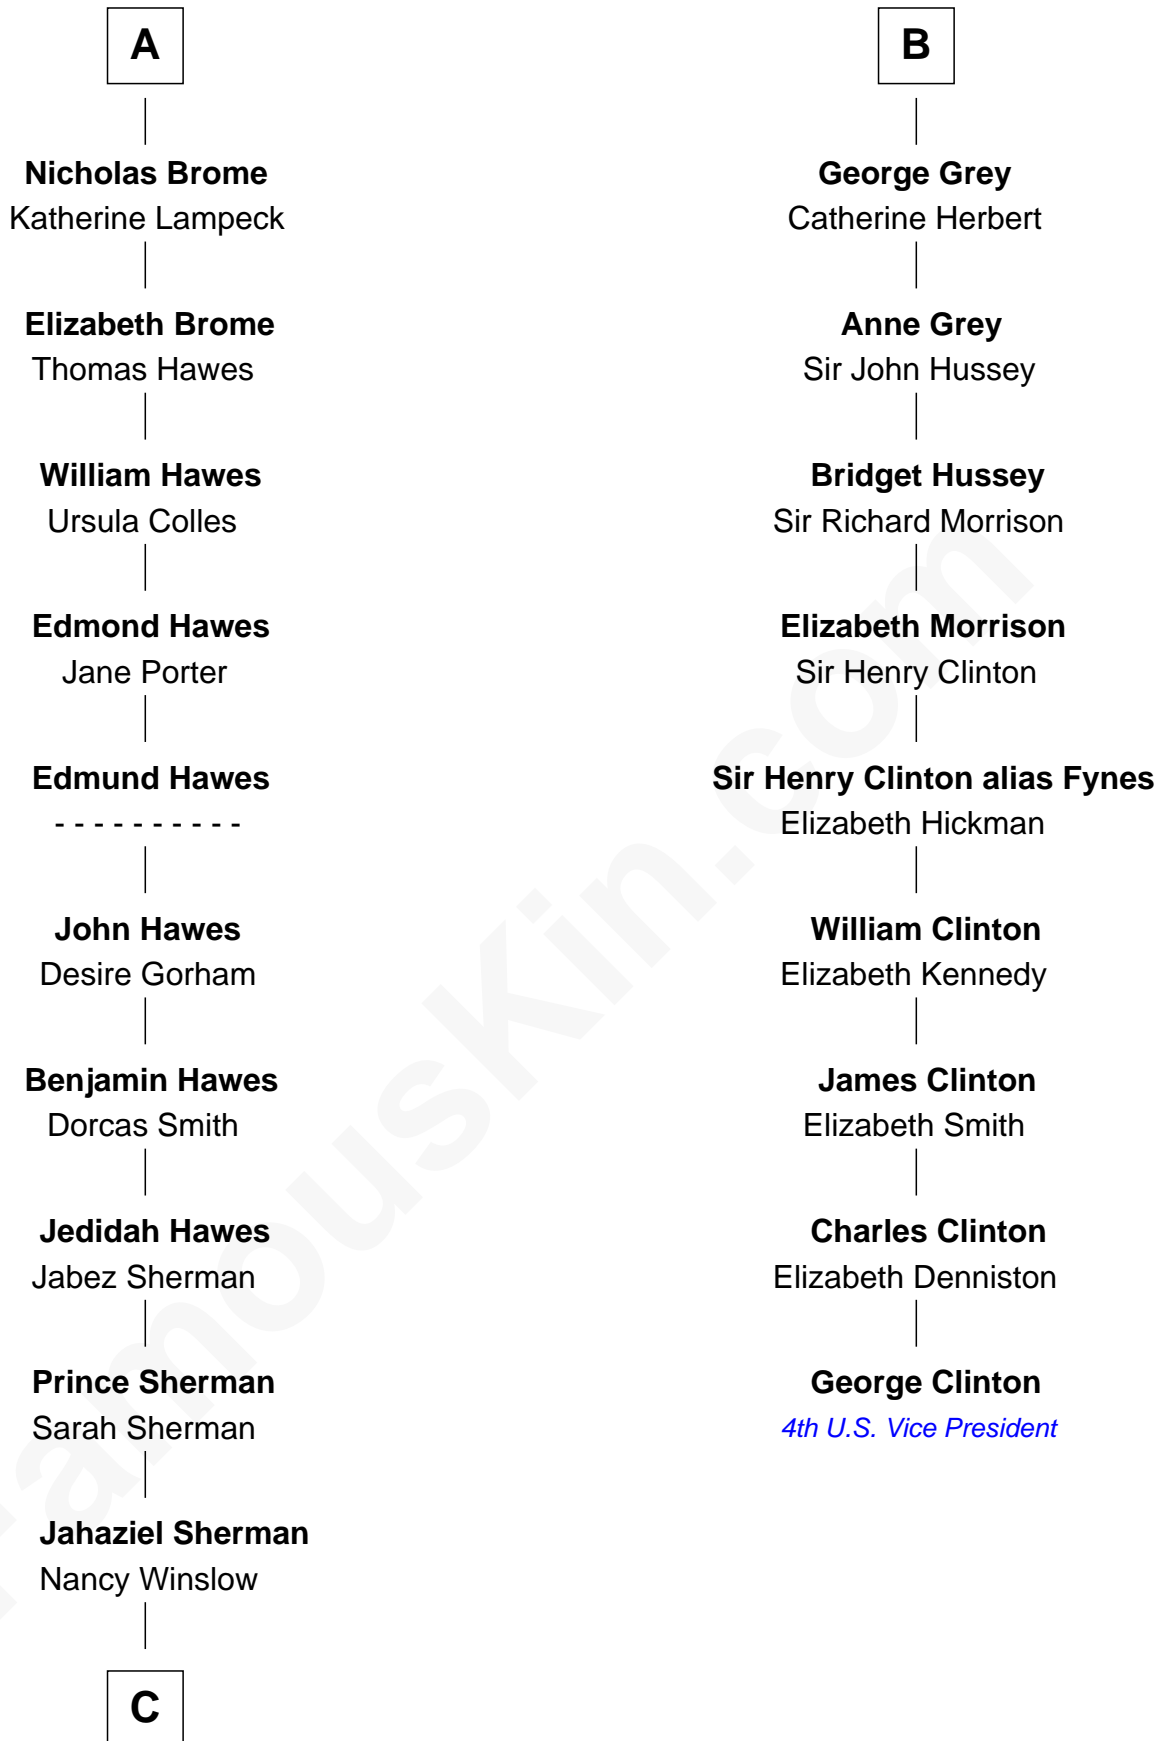

FamousKin.com Relationship Chart of

James Sherman

27th U.S. Vice-President

15th cousin 4 times removed of

George Clinton

4th U.S. Vice President

Sir William de Ros

Lucy FitzPiers

Isabel de Aubeney

William de Ros

Maude de Vaux

Sir William de Ros

Margery de Badlesmere

Thomas de Ros

Beatrice de Stafford

Margaret de Ros

Sir Reynold Grey

Sir John Grey

Constance de Holand

Sir Edmund Grey

Katherine Percy

B

C

Richard Winslow Sherman
Frances Lucretia Williams

Mary Frances Sherman
Richard Updike Sherman

James Sherman
27th U.S. Vice-President

FamousKin.com