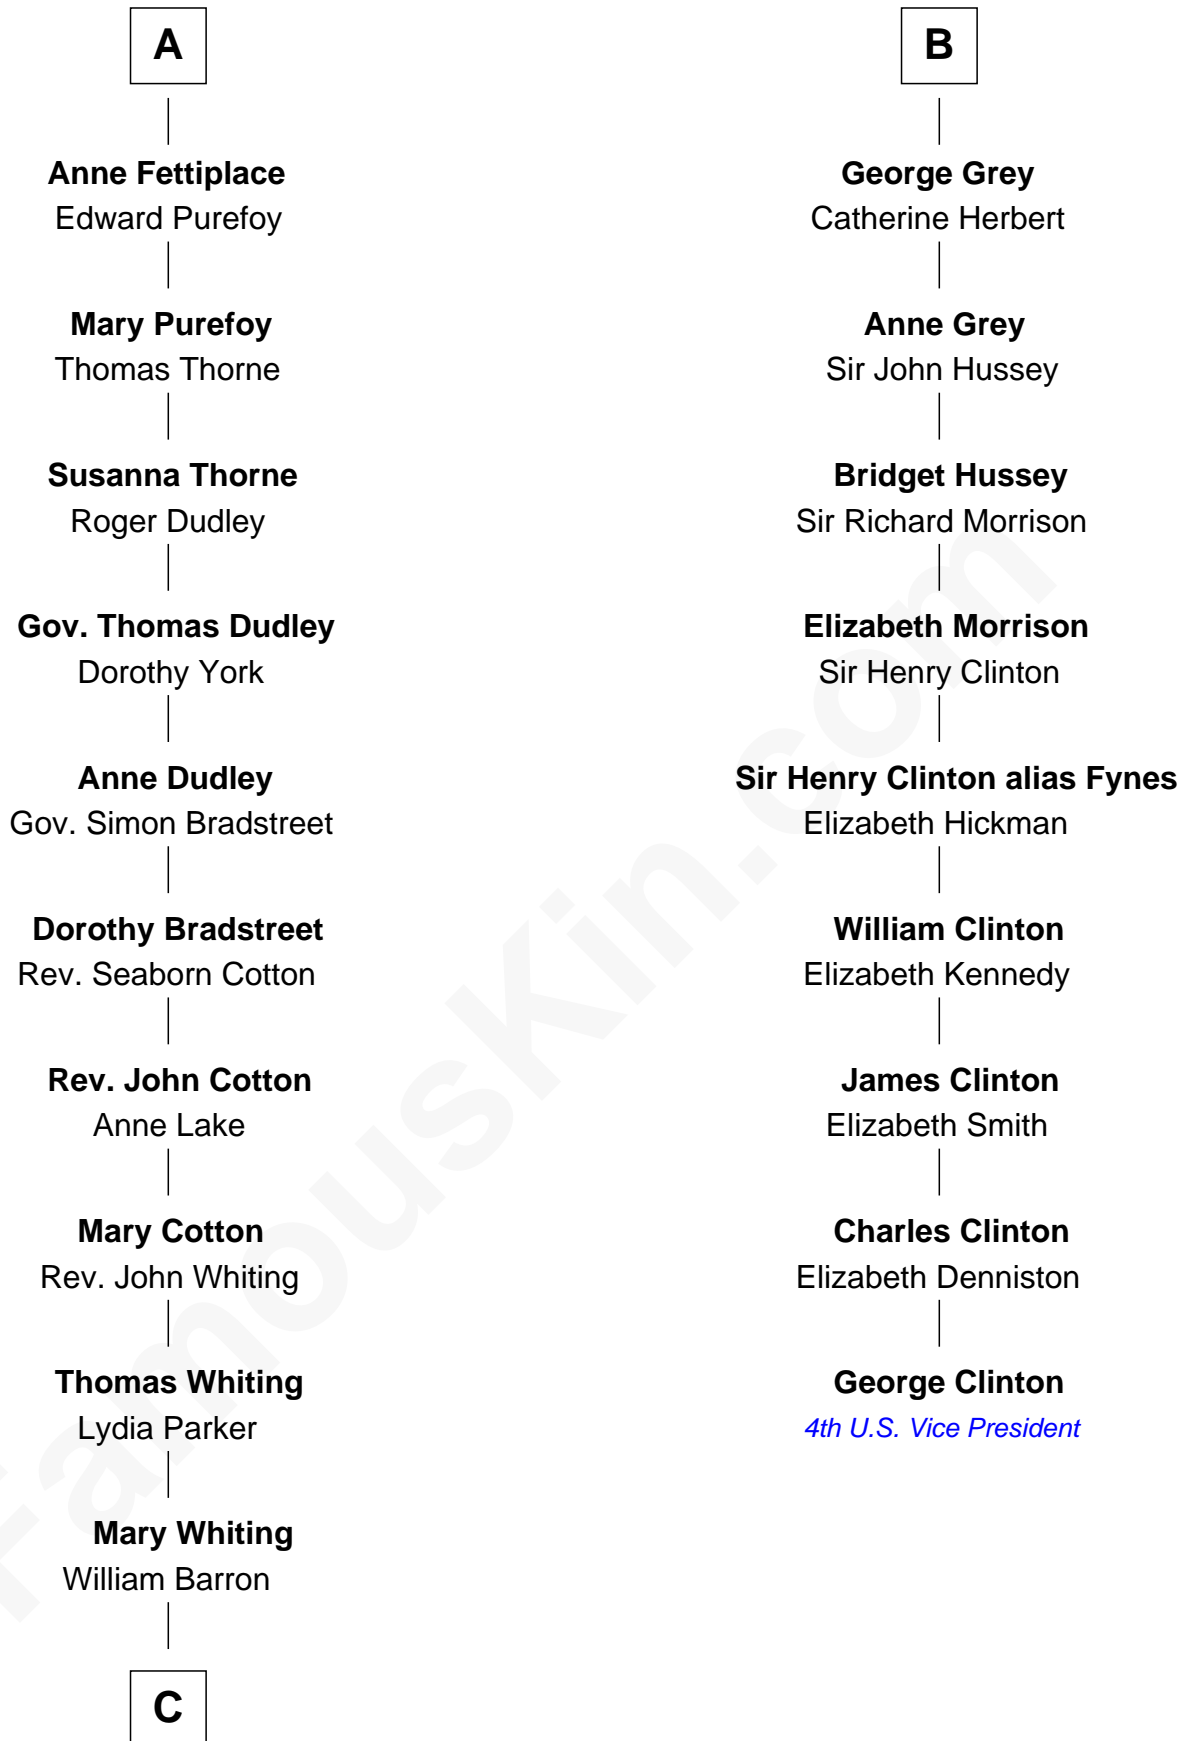

FamousKin.com Relationship Chart of

James Sherman

27th U.S. Vice-President

15th cousin 5 times removed of

George Clinton

4th U.S. Vice President

William de Odingsells

Ela FitzWalter

Sir Roger de Herdeburgh

Ela Herdeburgh

Sir William de Boteler

Ankaret le Boteler

John le Strange

Eleanor le Strange

Sir Reynold de Grey

Sir Reynold Grey

Margaret de Ros

Sir John Grey

Constance de Holand

Sir Edmund Grey

Katherine Percy

B

C

—
Mary Augusta Barron