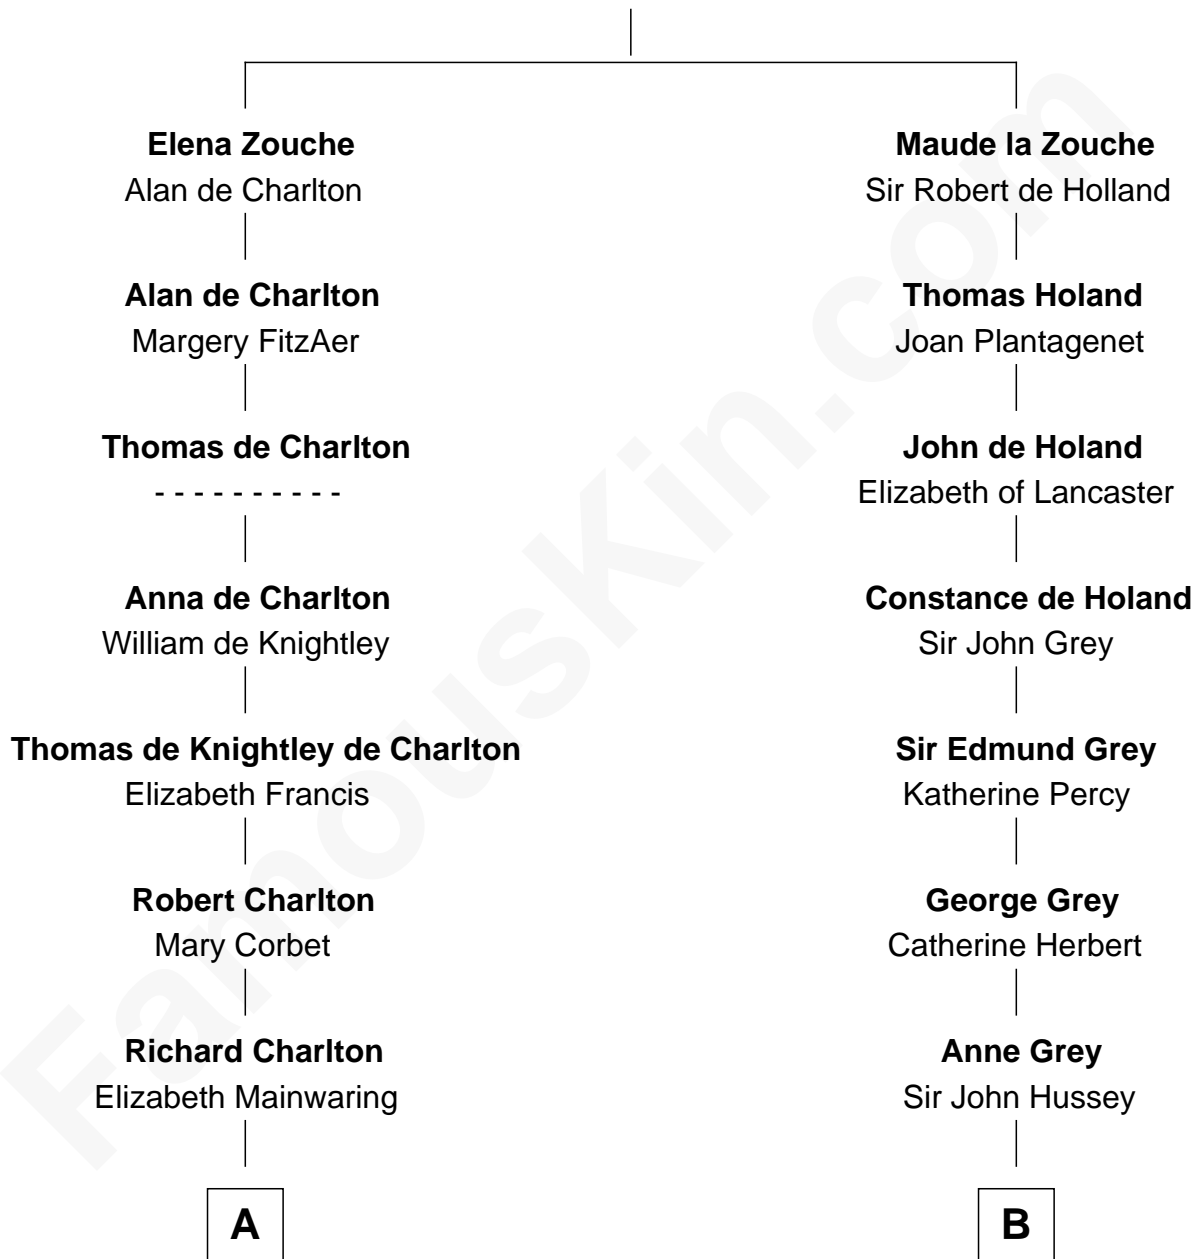

# FamousKin.com Relationship Chart of

**James Sherman**

*27th U.S. Vice-President*

13th cousin 6 times removed of

**George Clinton**

*4th U.S. Vice President*

**Sir Alan la Zouche**

Eleanor de Segrave

C

—  
**Frances Lucretia Williams**

Richard Winslow Sherman

—  
**Mary Frances Sherman**

Richard Updike Sherman

—  
**James Sherman**

*27th U.S. Vice-President*

FamousKin.com