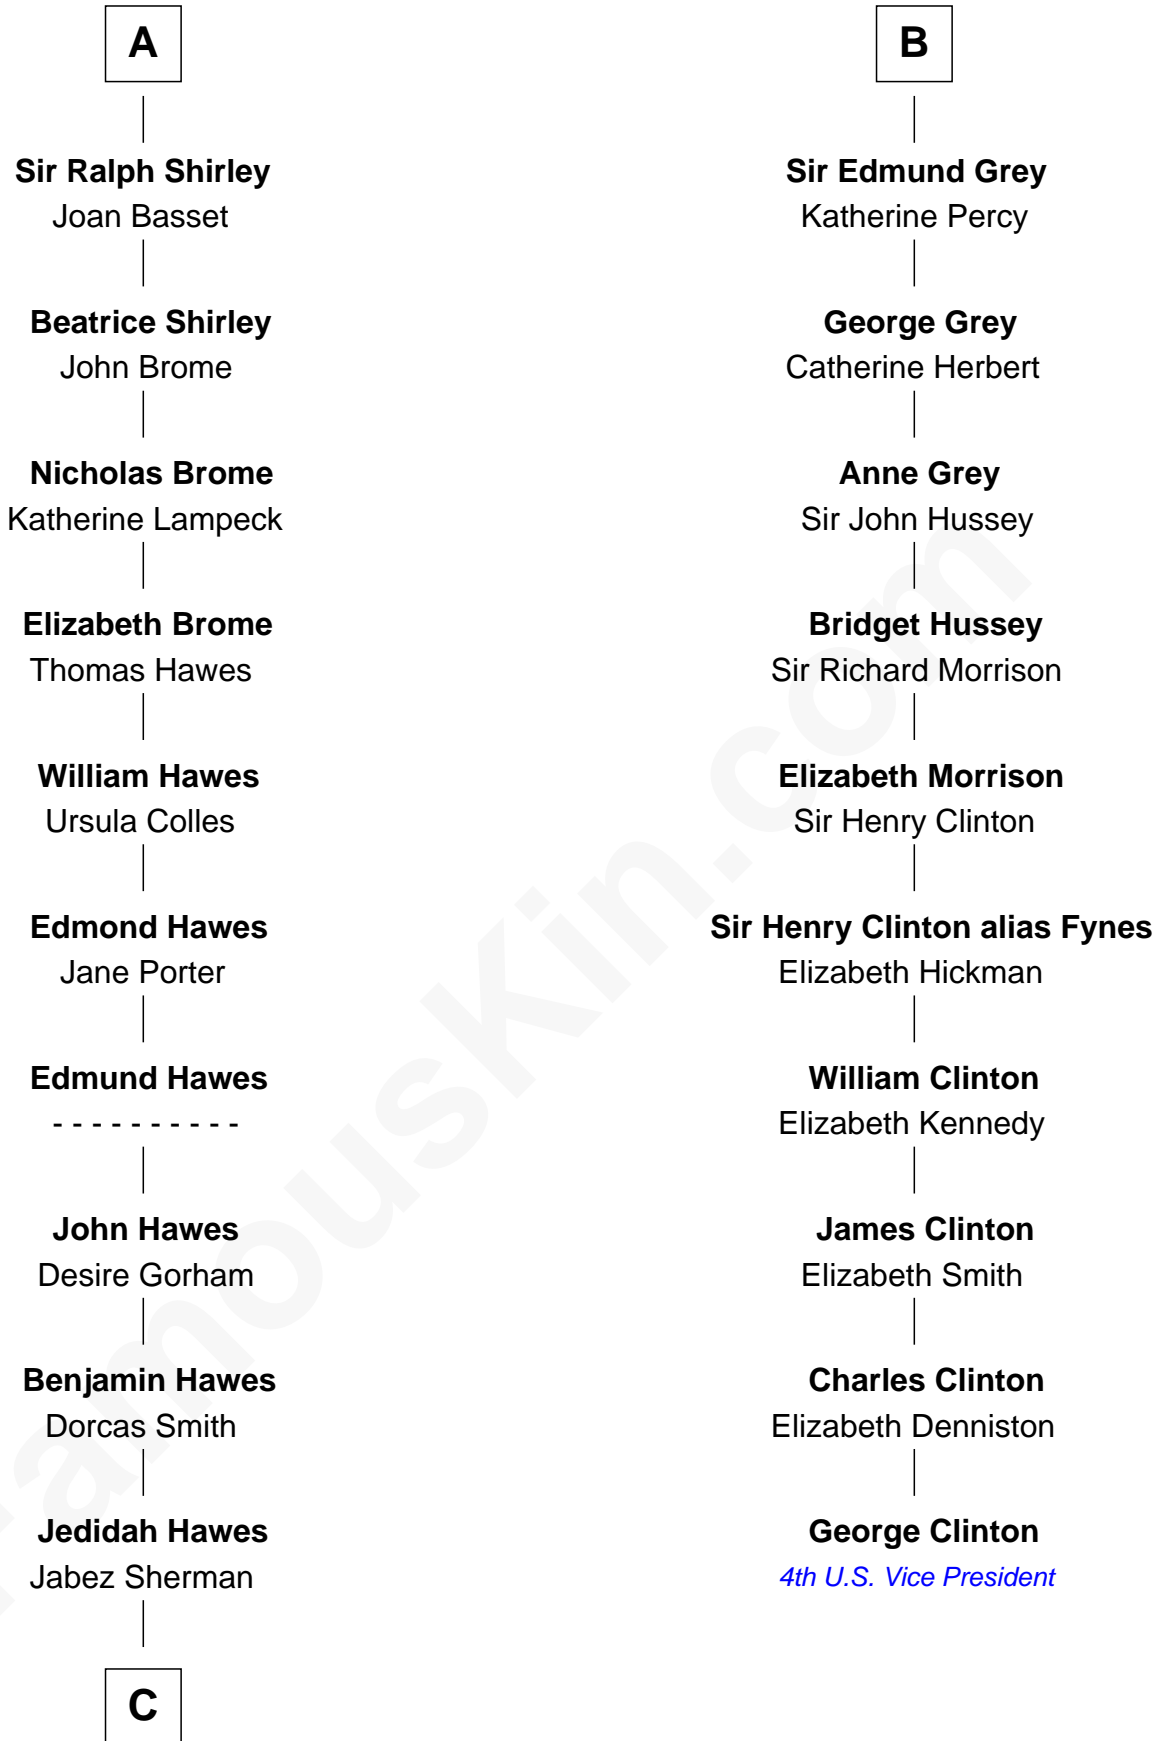

FamousKin.com Relationship Chart of

James Sherman

27th U.S. Vice-President

16th cousin 5 times removed of

George Clinton

4th U.S. Vice President

Sir William Longespee

Ela of Salisbury

C

Prince Sherman

Sarah Sherman

Jahaziel Sherman

Nancy Winslow

Richard Winslow Sherman

Frances Lucretia Williams

Mary Frances Sherman