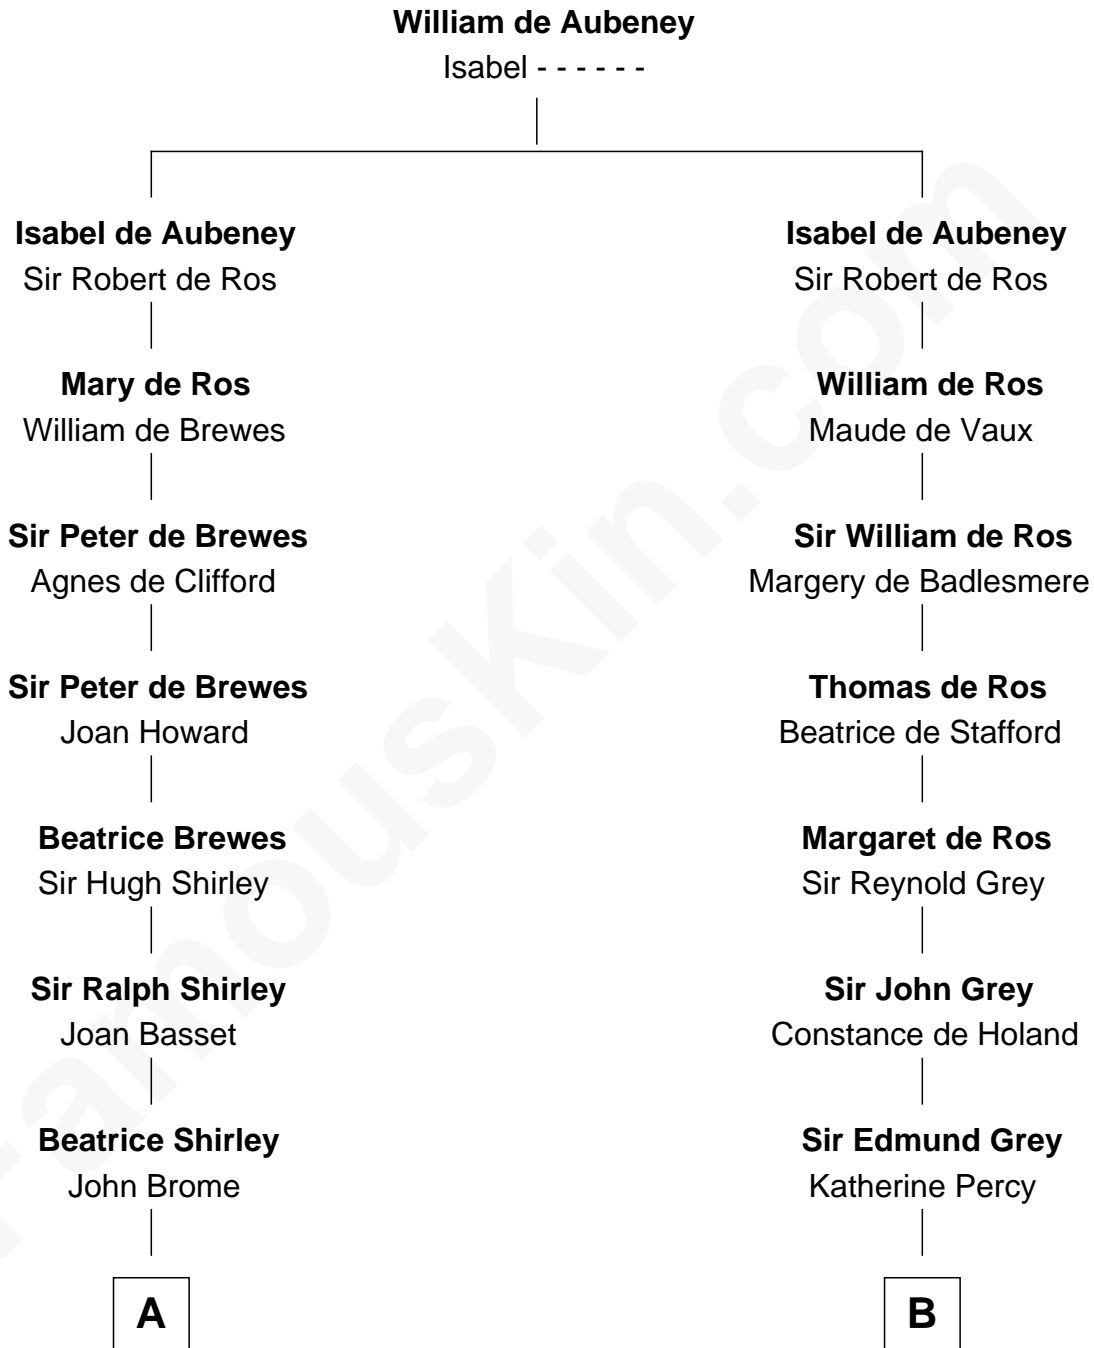

# FamousKin.com Relationship Chart of

**James Sherman**

*27th U.S. Vice-President*

15th cousin 4 times removed of

**George Clinton**

*4th U.S. Vice President*

C

Richard Winslow Sherman

Frances Lucretia Williams

Mary Frances Sherman

Richard Updike Sherman

James Sherman

*27th U.S. Vice-President*

FamousKin.com