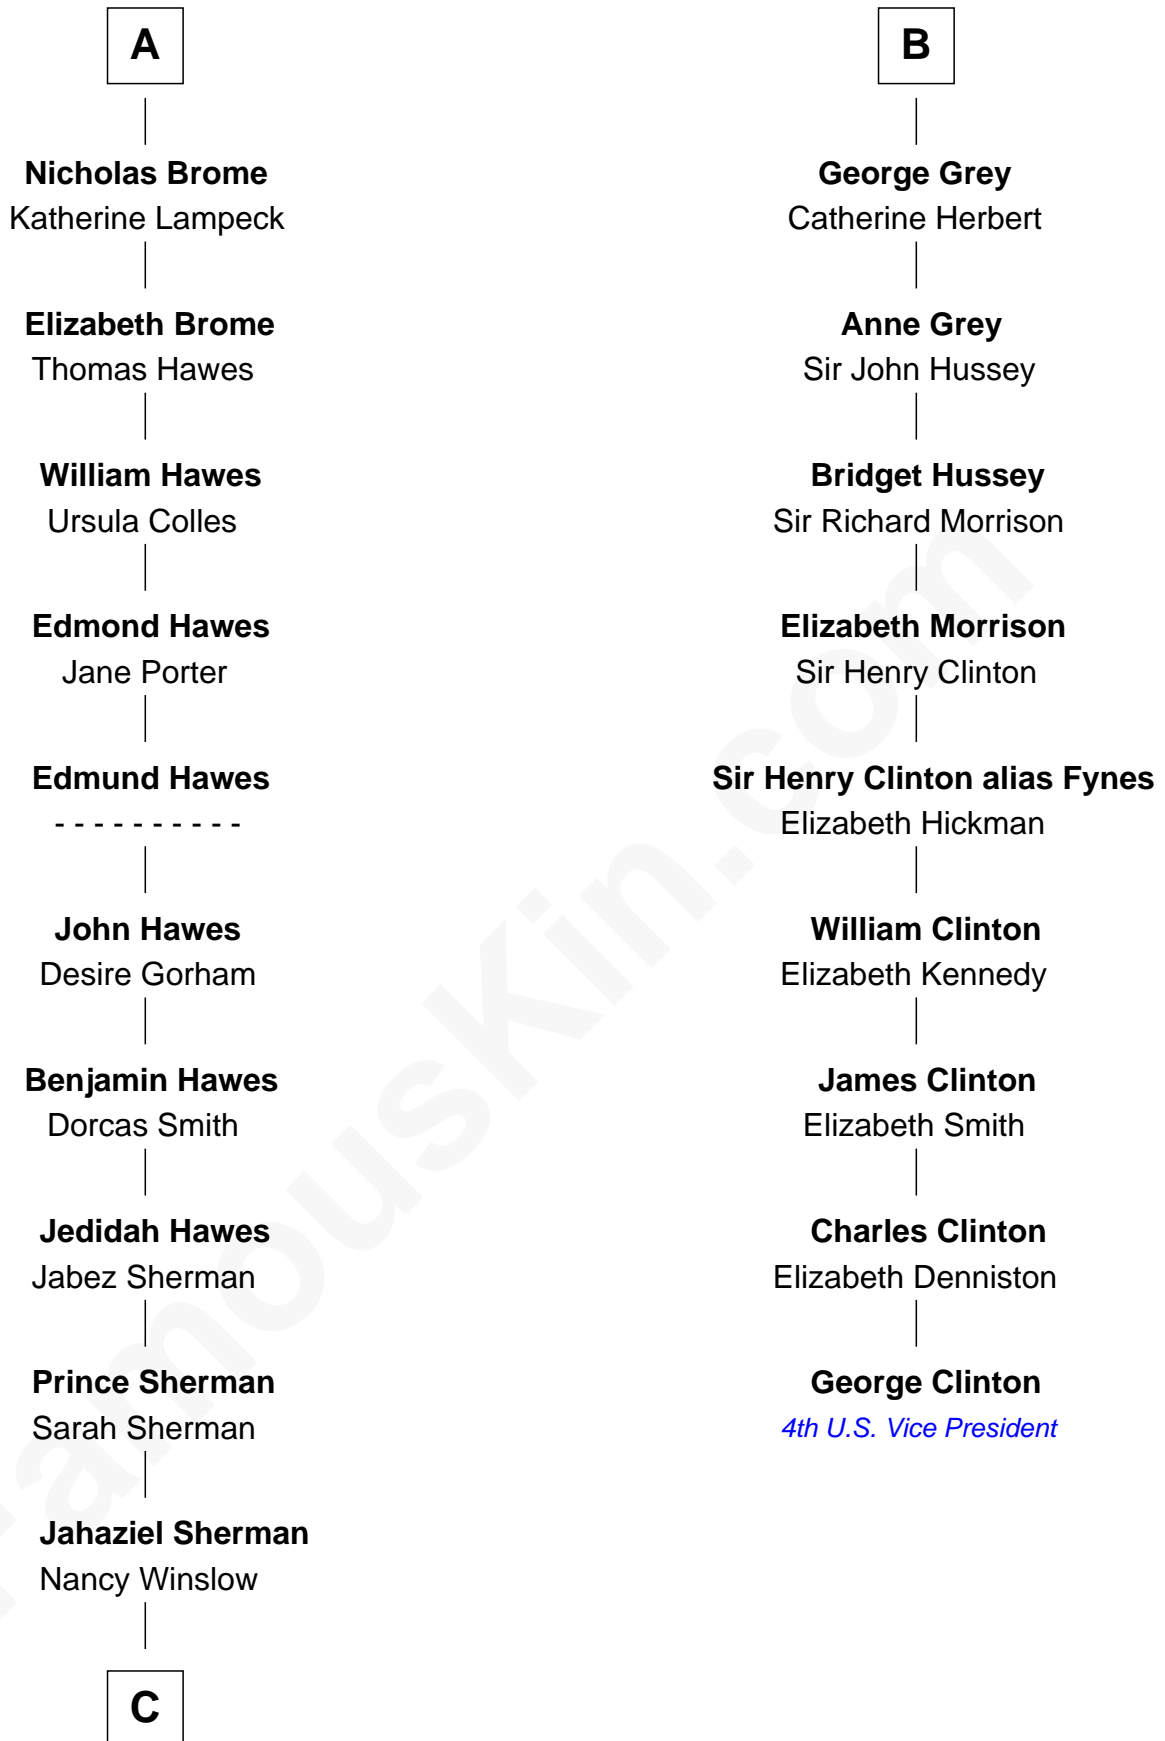

# FamousKin.com Relationship Chart of

**James Sherman**

*27th U.S. Vice-President*

15th cousin 4 times removed of

**George Clinton**

*4th U.S. Vice President*

C

Richard Winslow Sherman

Frances Lucretia Williams

Mary Frances Sherman

Richard Updike Sherman

James Sherman

*27th U.S. Vice-President*

FamousKin.com