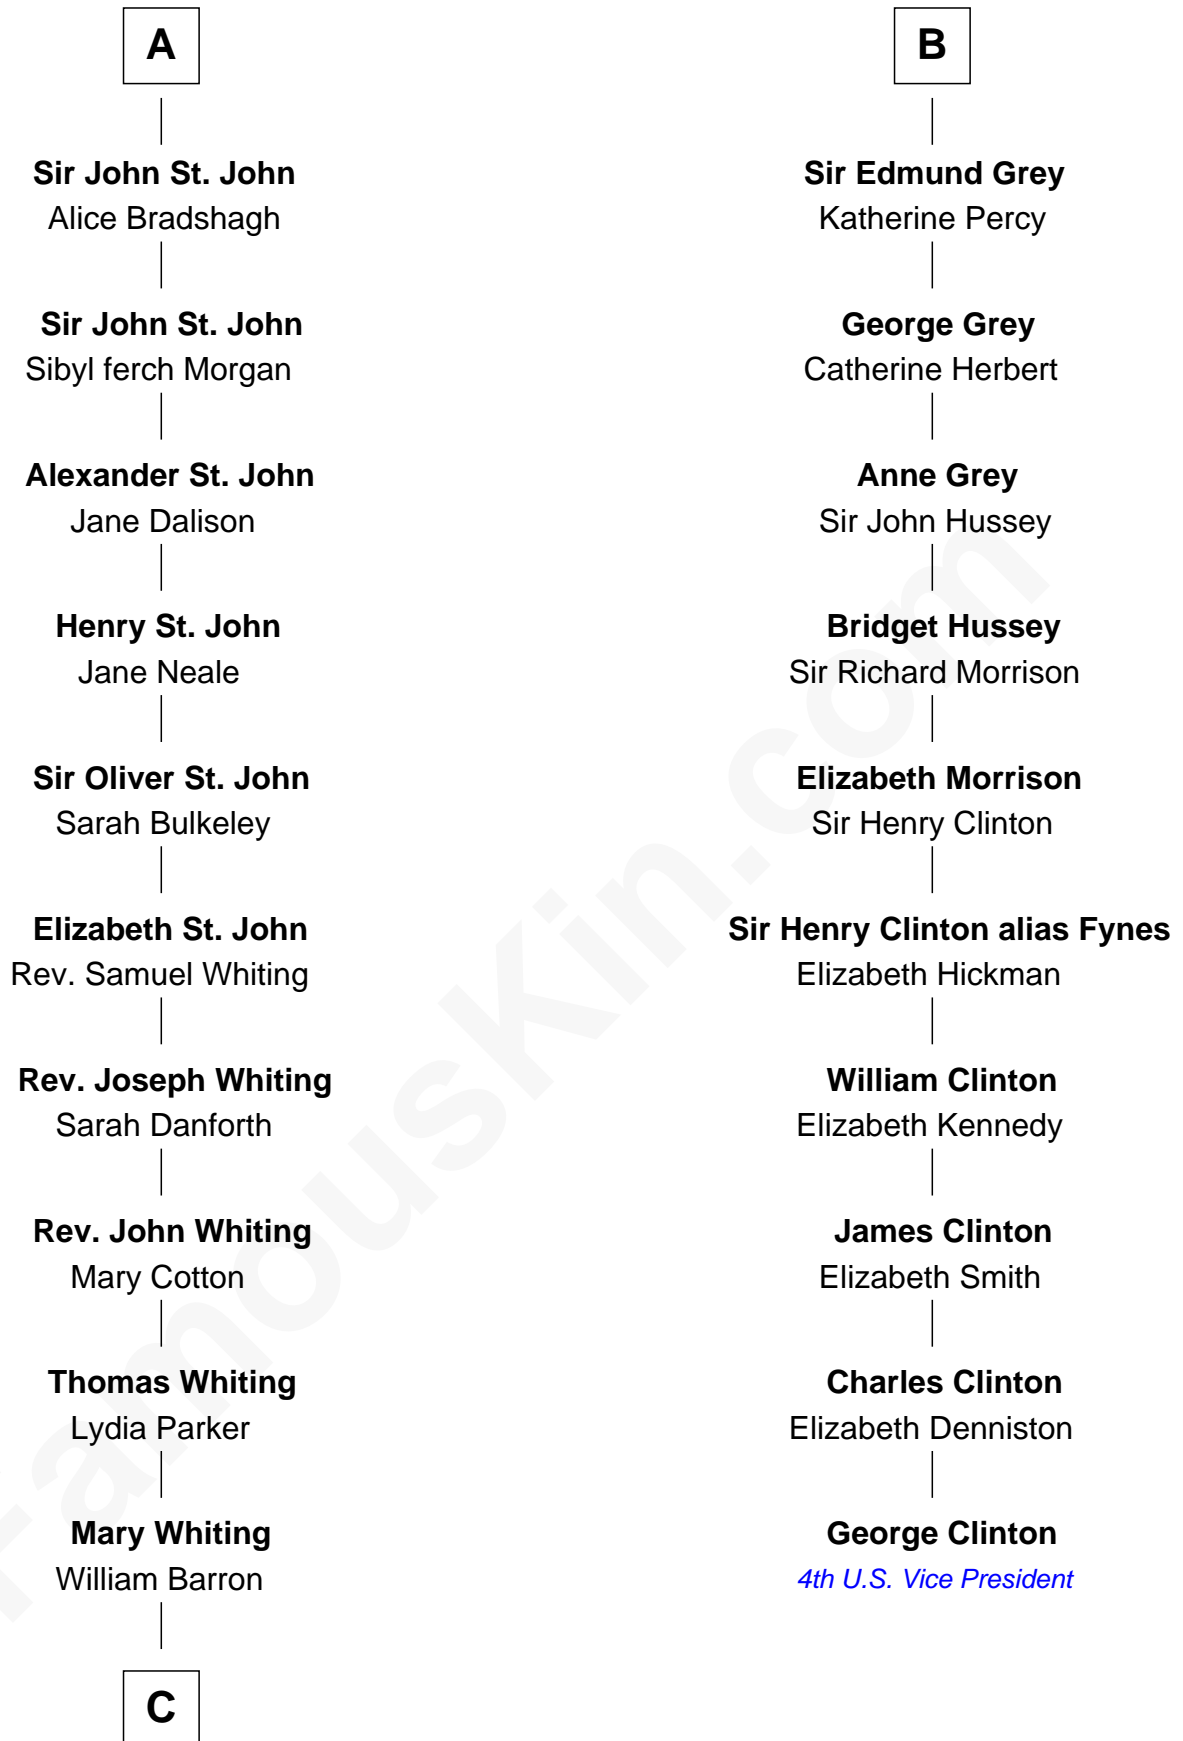

# FamousKin.com Relationship Chart of

**James Sherman**

*27th U.S. Vice-President*

16th cousin 4 times removed of

**George Clinton**

*4th U.S. Vice President*

**C**

—  
**Mary Augusta Barron**

Stalham Williams

—  
**Frances Lucretia Williams**

Richard Winslow Sherman

—  
**Mary Frances Sherman**

Richard Updike Sherman

—  
**James Sherman**

*27th U.S. Vice-President*

FamousKin.com