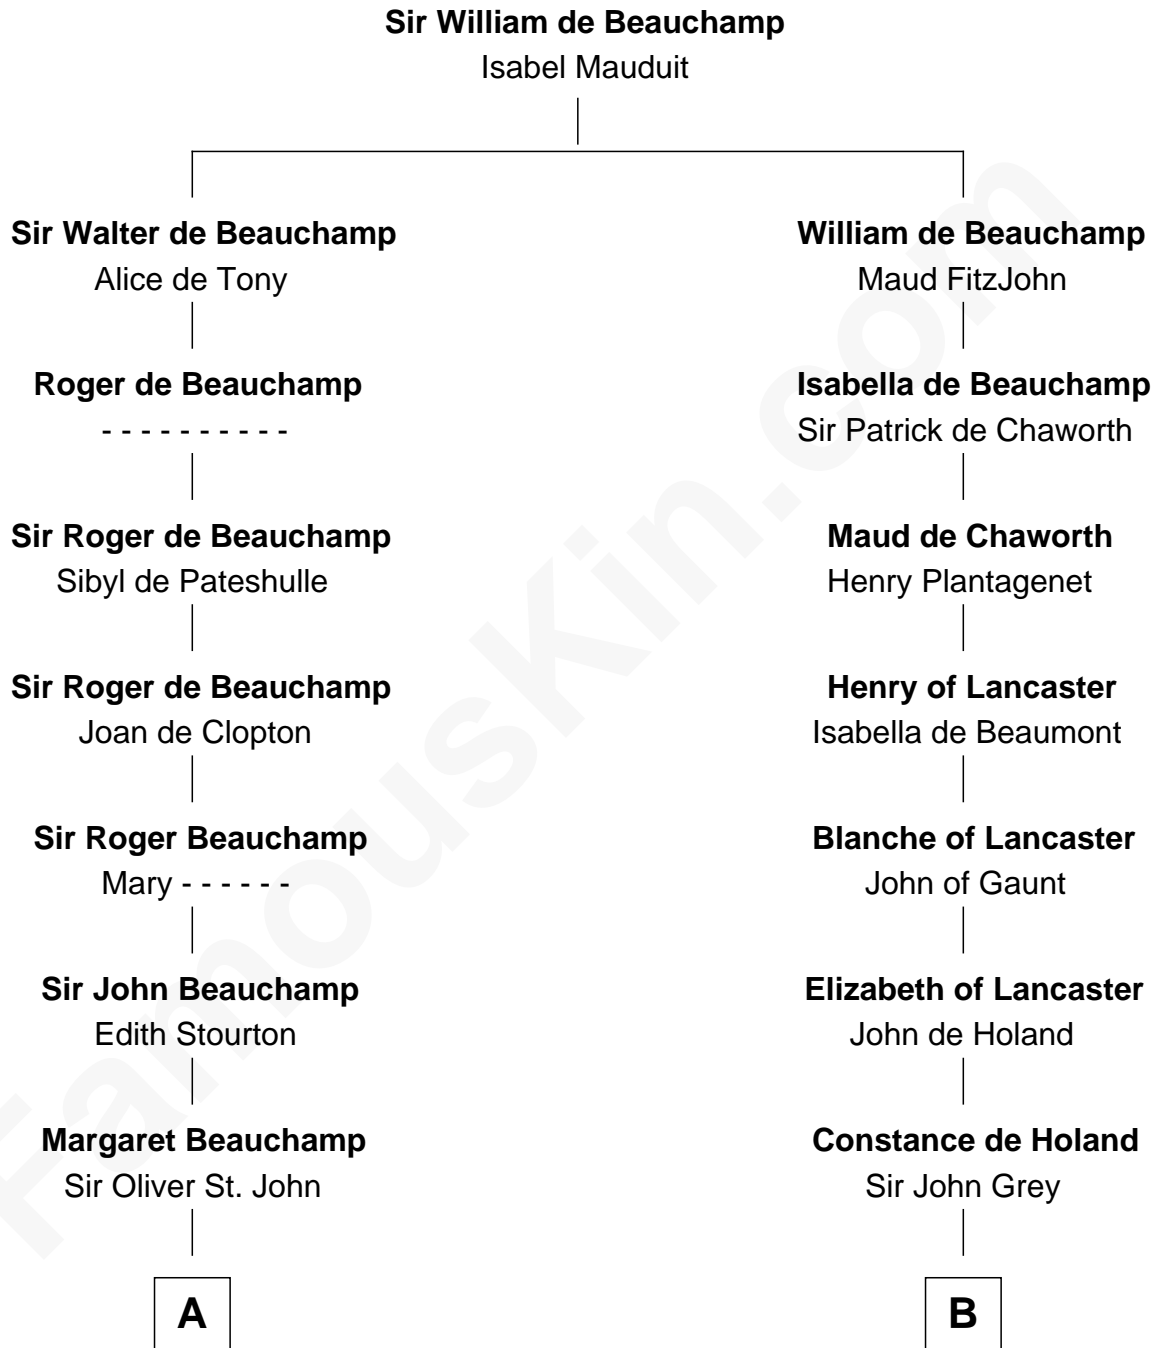

# FamousKin.com Relationship Chart of

**James Sherman**

*27th U.S. Vice-President*

16th cousin 4 times removed of

**George Clinton**

*4th U.S. Vice President*

**C**

—  
**Mary Augusta Barron**

Stalham Williams

—  
**Frances Lucretia Williams**

Richard Winslow Sherman

—  
**Mary Frances Sherman**

Richard Updike Sherman

—  
**James Sherman**

*27th U.S. Vice-President*

FamousKin.com