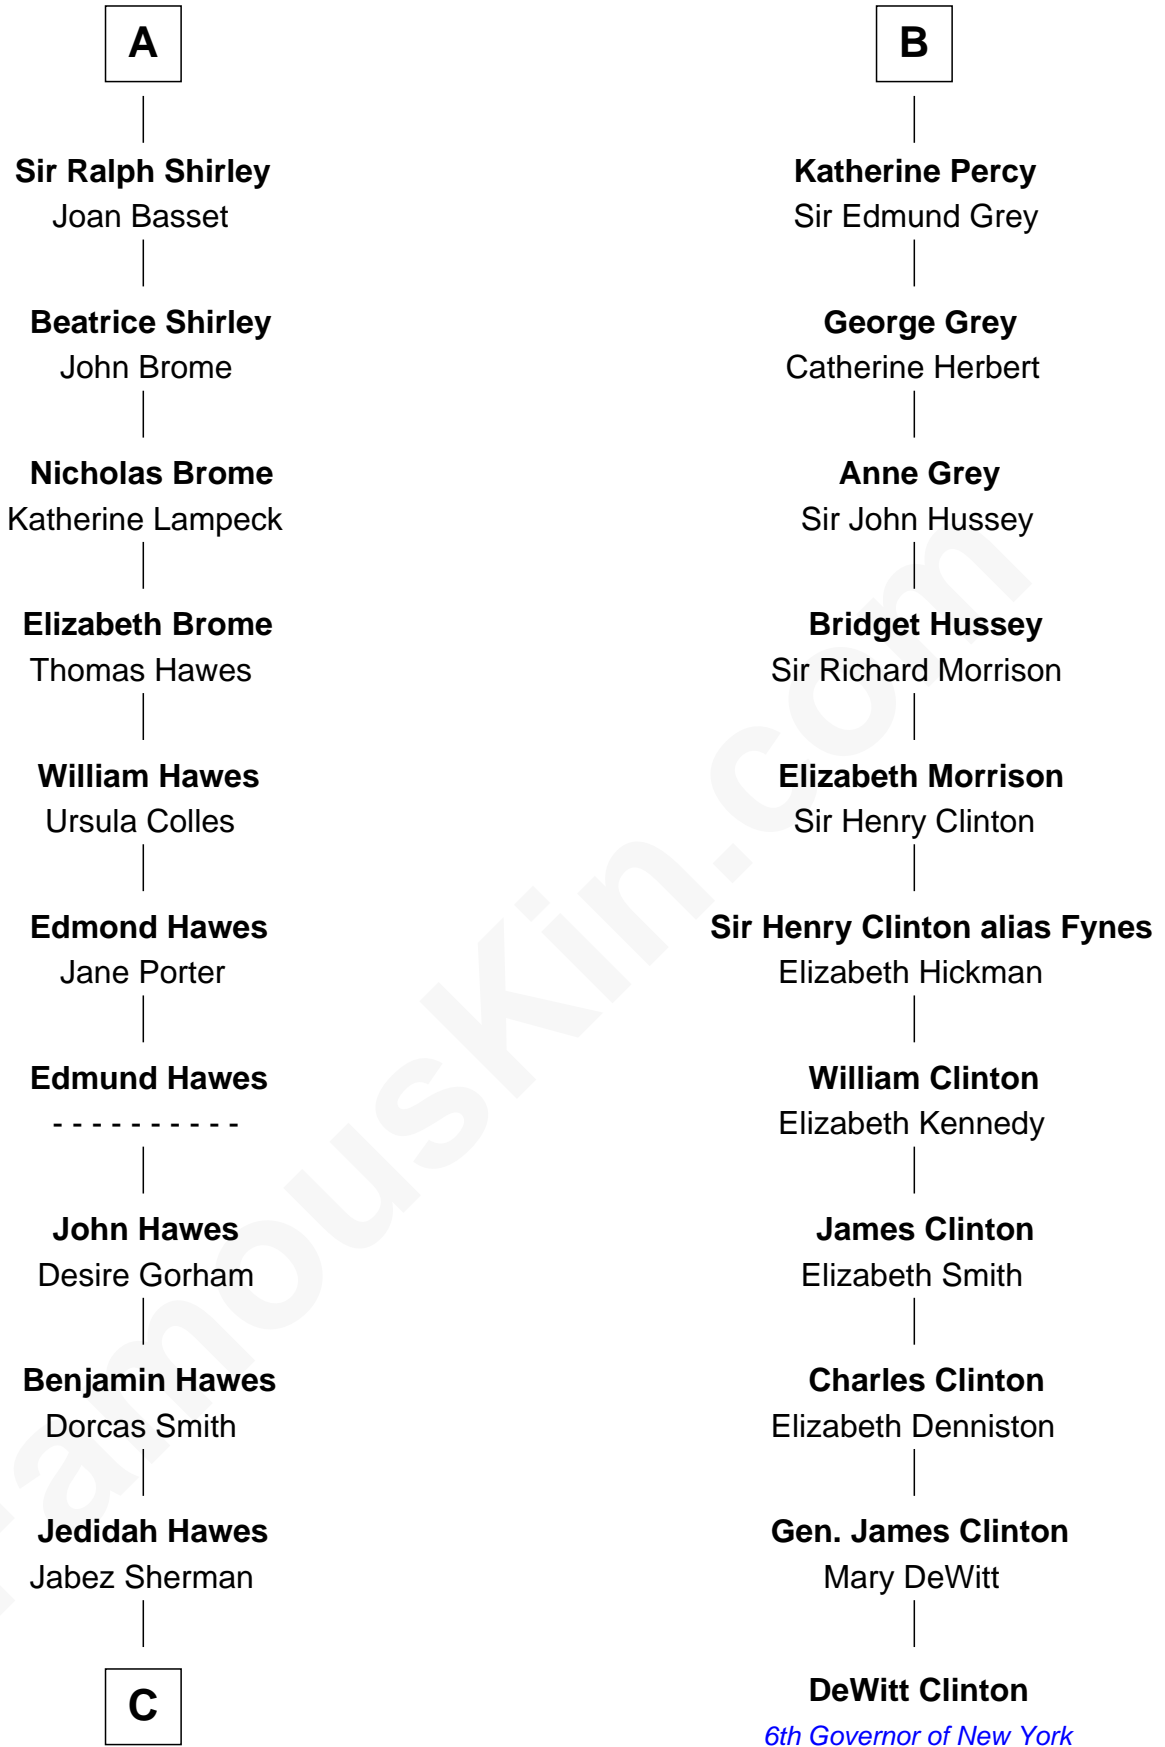

FamousKin.com Relationship Chart of

James Sherman

27th U.S. Vice-President

17th cousin 4 times removed of

DeWitt Clinton

6th Governor of New York

C

Prince Sherman

Sarah Sherman

Jahaziel Sherman

Nancy Winslow

Richard Winslow Sherman

Frances Lucretia Williams

Mary Frances Sherman

Richard Updike Sherman

James Sherman

27th U.S. Vice-President

FamousKin.com