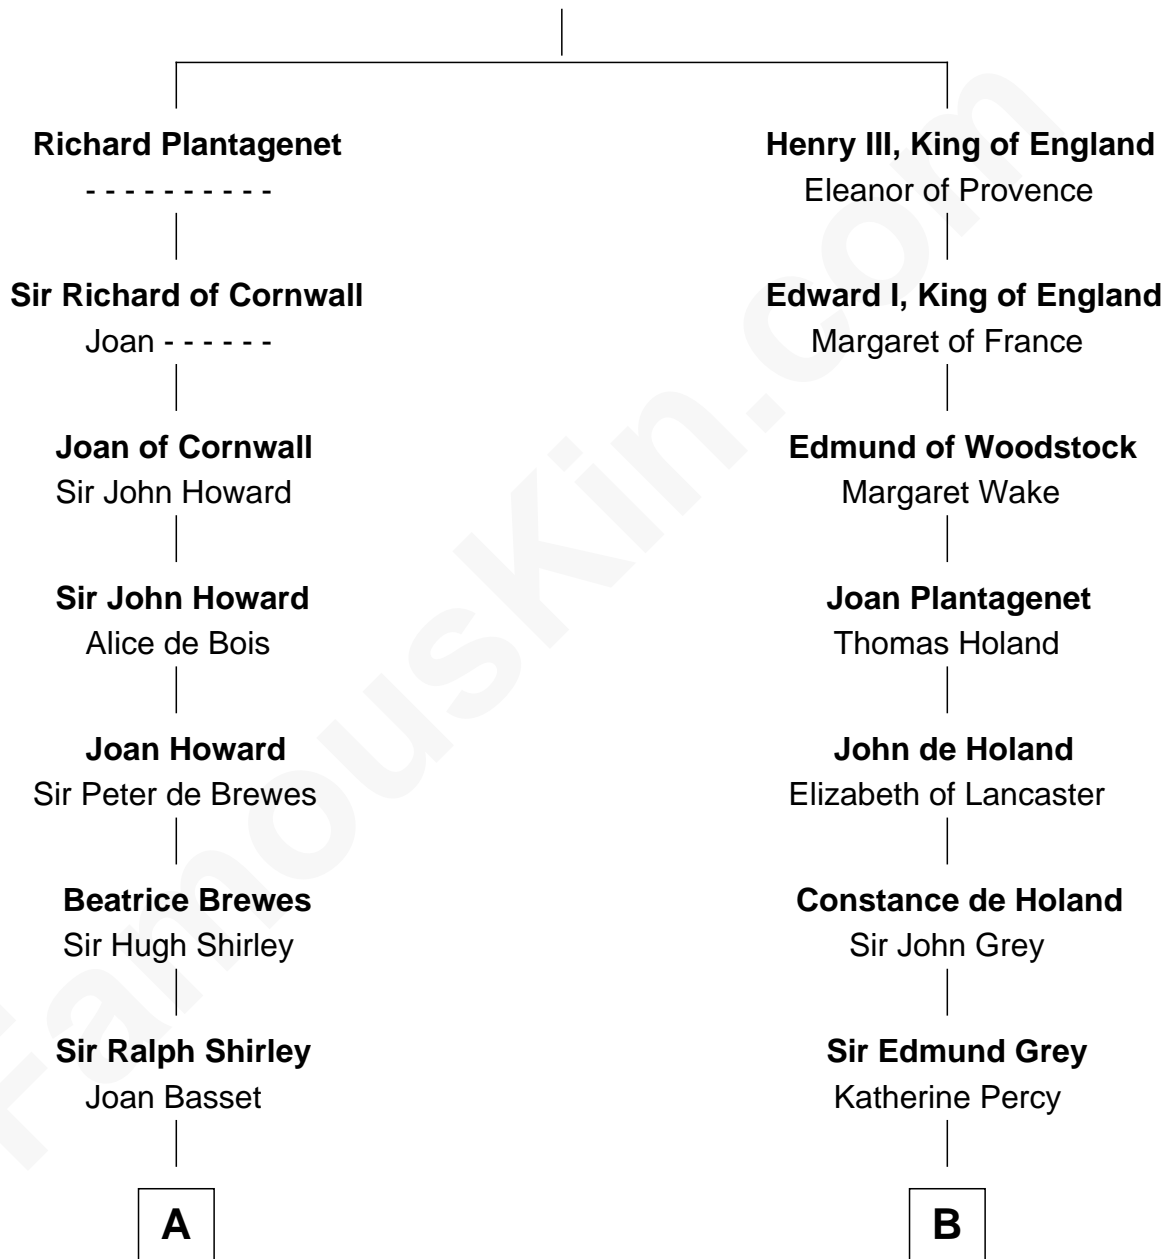

FamousKin.com Relationship Chart of

James Sherman

27th U.S. Vice-President

16th cousin 4 times removed of

DeWitt Clinton

6th Governor of New York

John, King of England

Isabelle of Angoulême

27th U.S. Vice-President

FamousKin.com