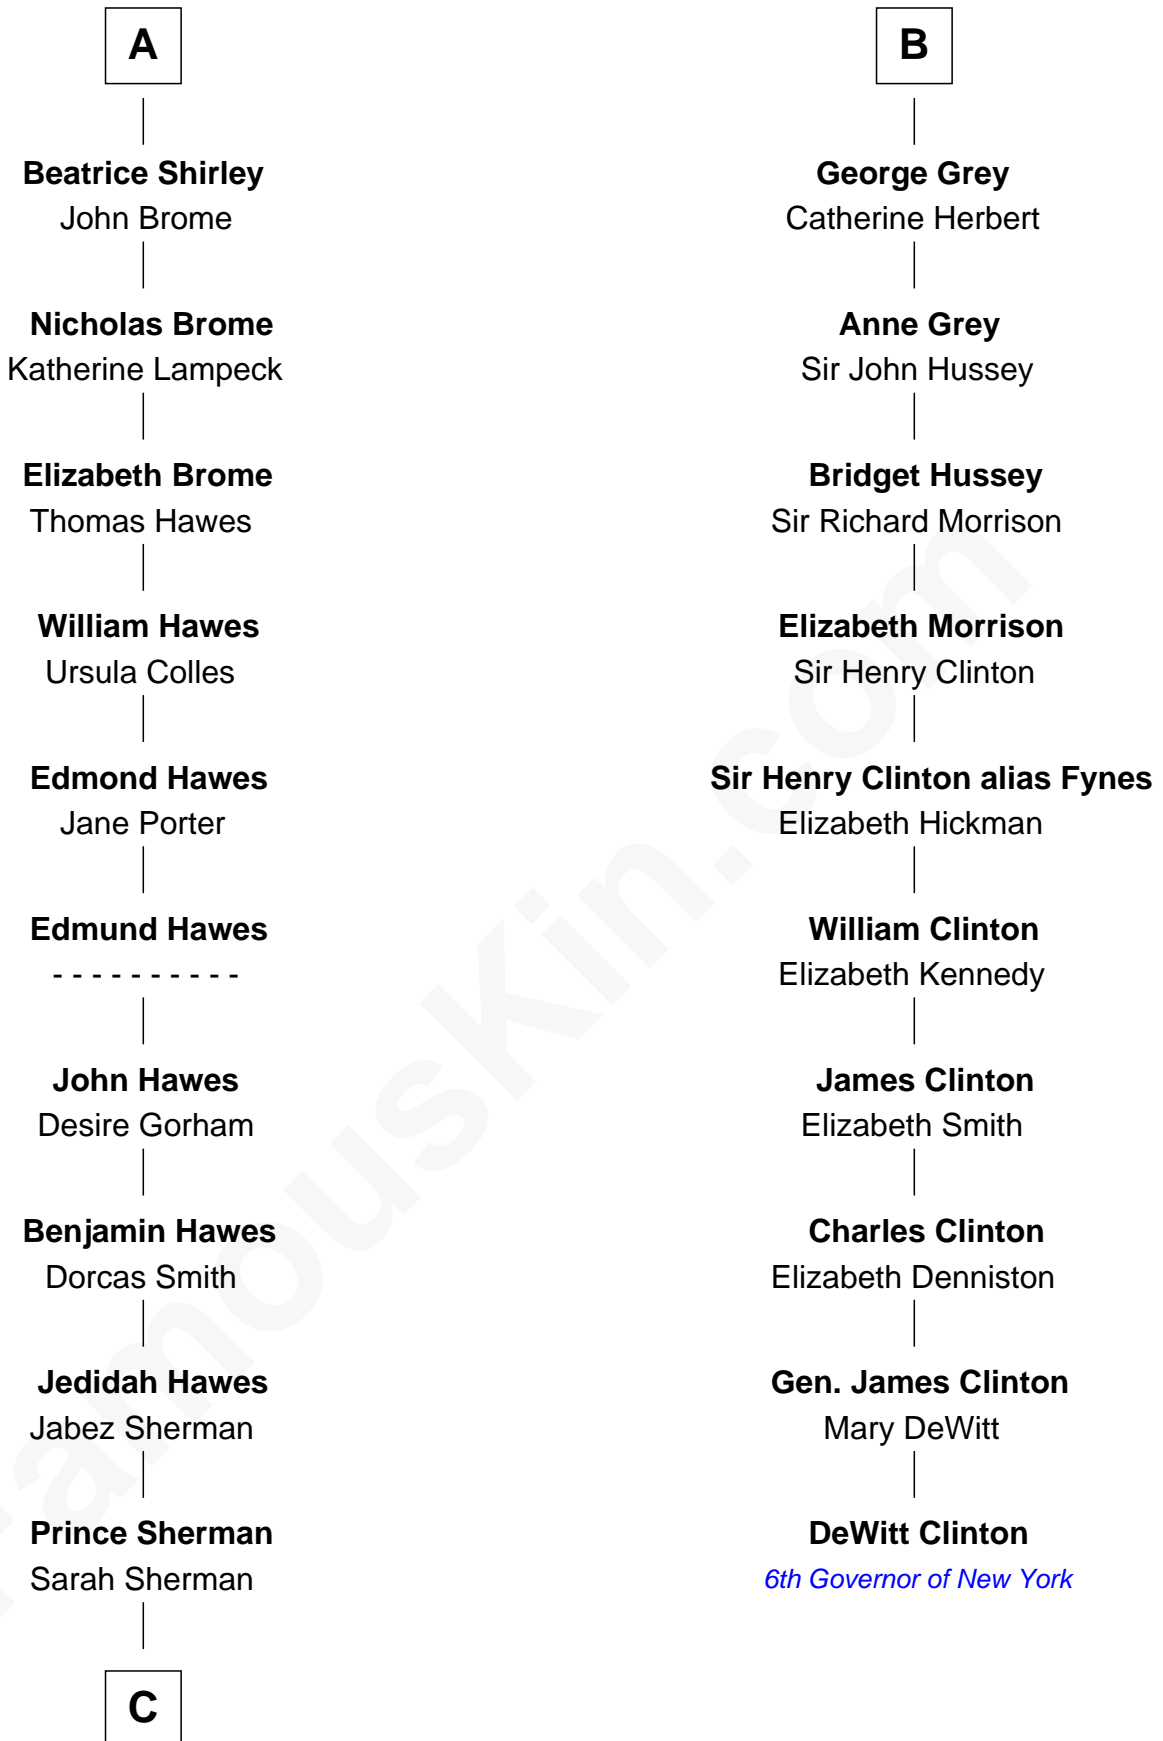

FamousKin.com Relationship Chart of

James Sherman

27th U.S. Vice-President

16th cousin 4 times removed of

DeWitt Clinton

6th Governor of New York

John, King of England

Isabelle of Angoulême

C

—
Jahaziel Sherman

Nancy Winslow

—
Richard Winslow Sherman

Frances Lucretia Williams

—
Mary Frances Sherman

Richard Updike Sherman

—
James Sherman

27th U.S. Vice-President

FamousKin.com