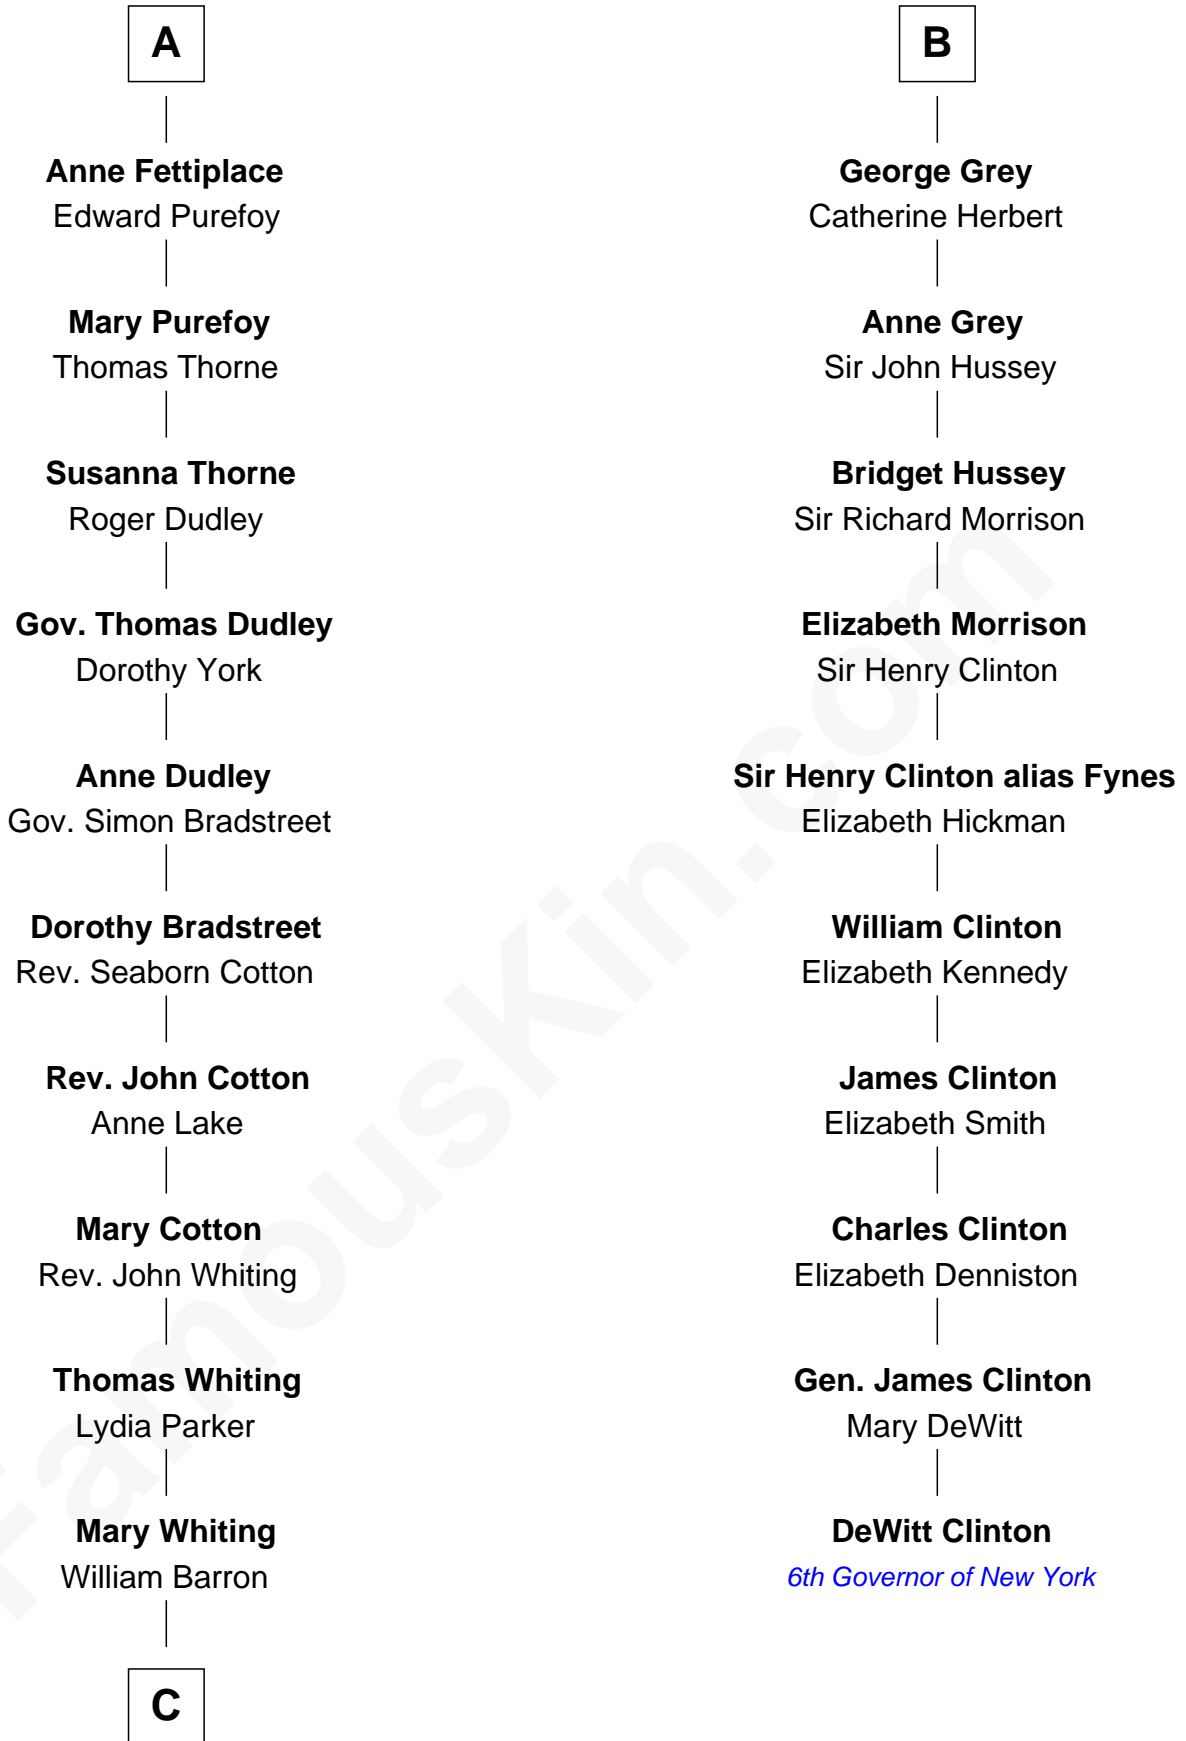

FamousKin.com Relationship Chart of

James Sherman

27th U.S. Vice-President

16th cousin 4 times removed of

DeWitt Clinton

6th Governor of New York

William de Odingsells

Ela FitzWalter

Sir Roger de Herdeburgh

Ela Herdeburgh

Sir William de Boteler

Ankaret le Boteler

John le Strange

Eleanor le Strange

Sir Reynold de Grey

Sir Reynold Grey

Margaret de Ros

Sir John Grey

Constance de Holand

Sir Edmund Grey

Katherine Percy

B

C

—
Mary Augusta Barron