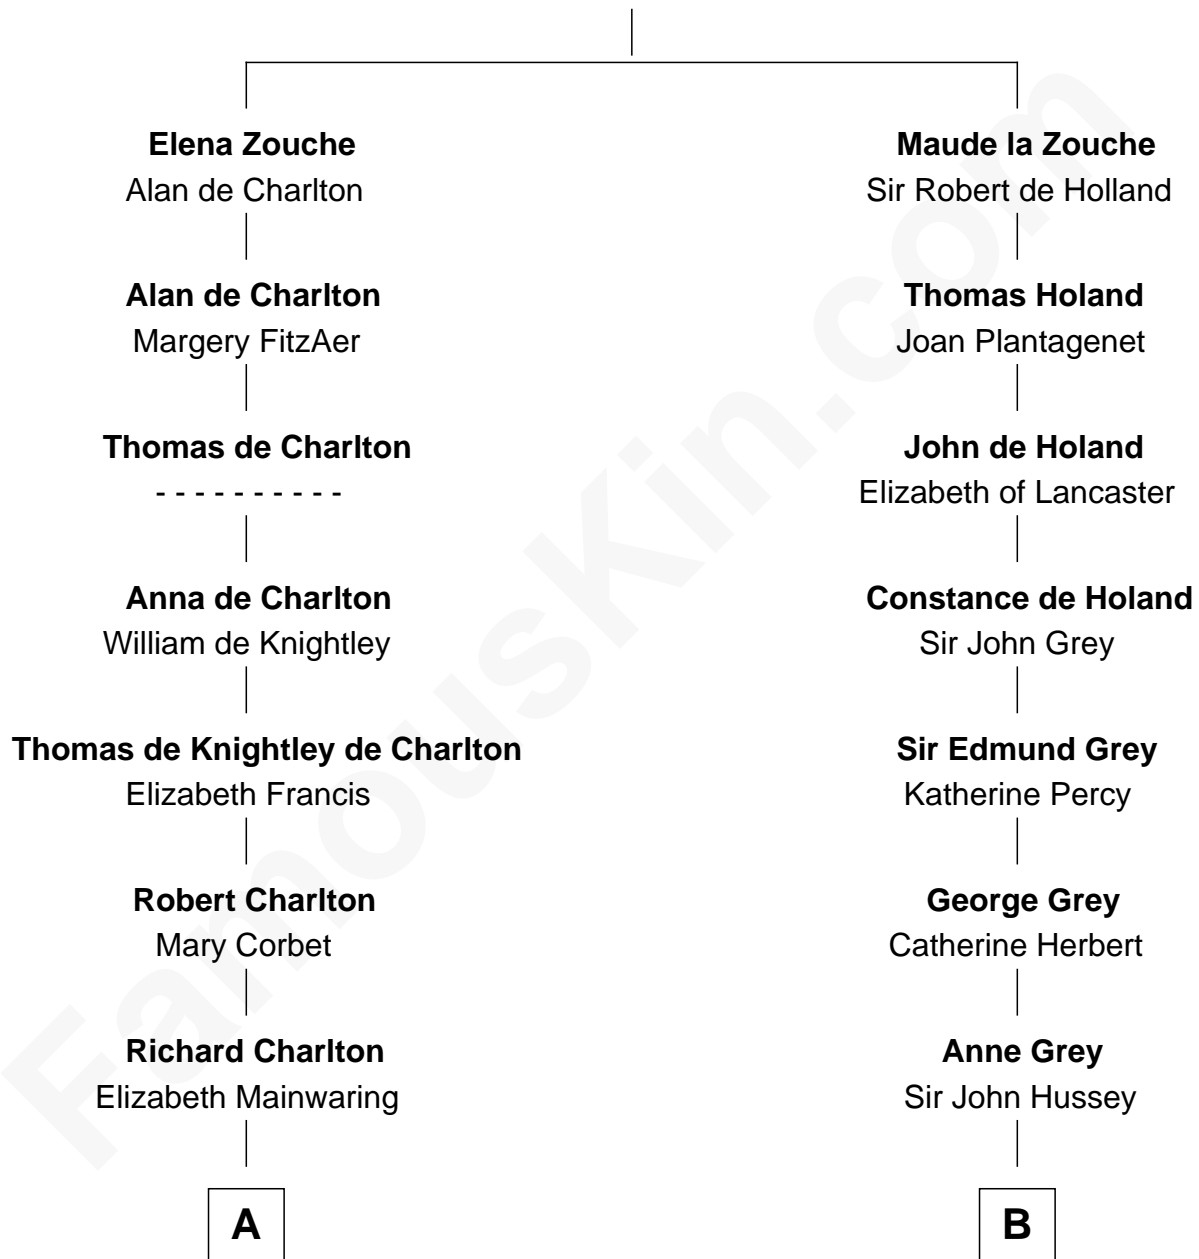

FamousKin.com Relationship Chart of

James Sherman

27th U.S. Vice-President

14th cousin 5 times removed of

DeWitt Clinton

6th Governor of New York

Sir Alan la Zouche

Eleanor de Segrave

C

—
Frances Lucretia Williams

Richard Winslow Sherman

—
Mary Frances Sherman

Richard Updike Sherman

—
James Sherman

27th U.S. Vice-President

FamousKin.com