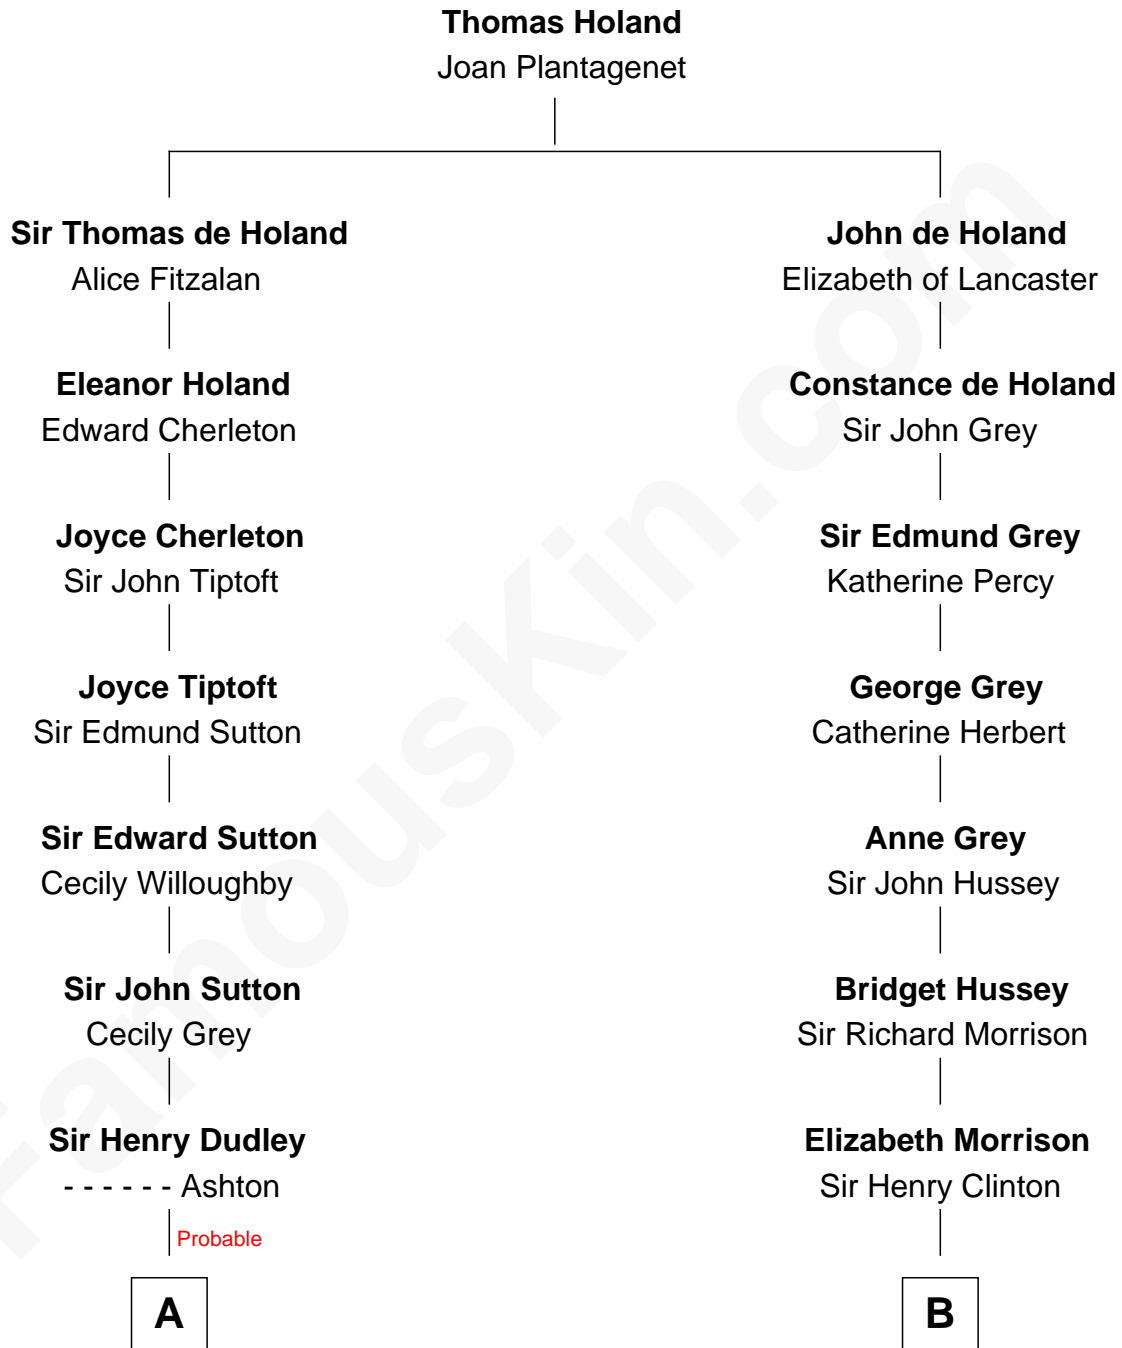

# FamousKin.com Relationship Chart of

**James Sherman**

*27th U.S. Vice-President*

12th cousin 6 times removed of

**DeWitt Clinton**

*6th Governor of New York*

**C**

—  
**Mary Frances Sherman**  
Richard Updike Sherman

—  
**James Sherman**  
*27th U.S. Vice-President*

FamousKin.com