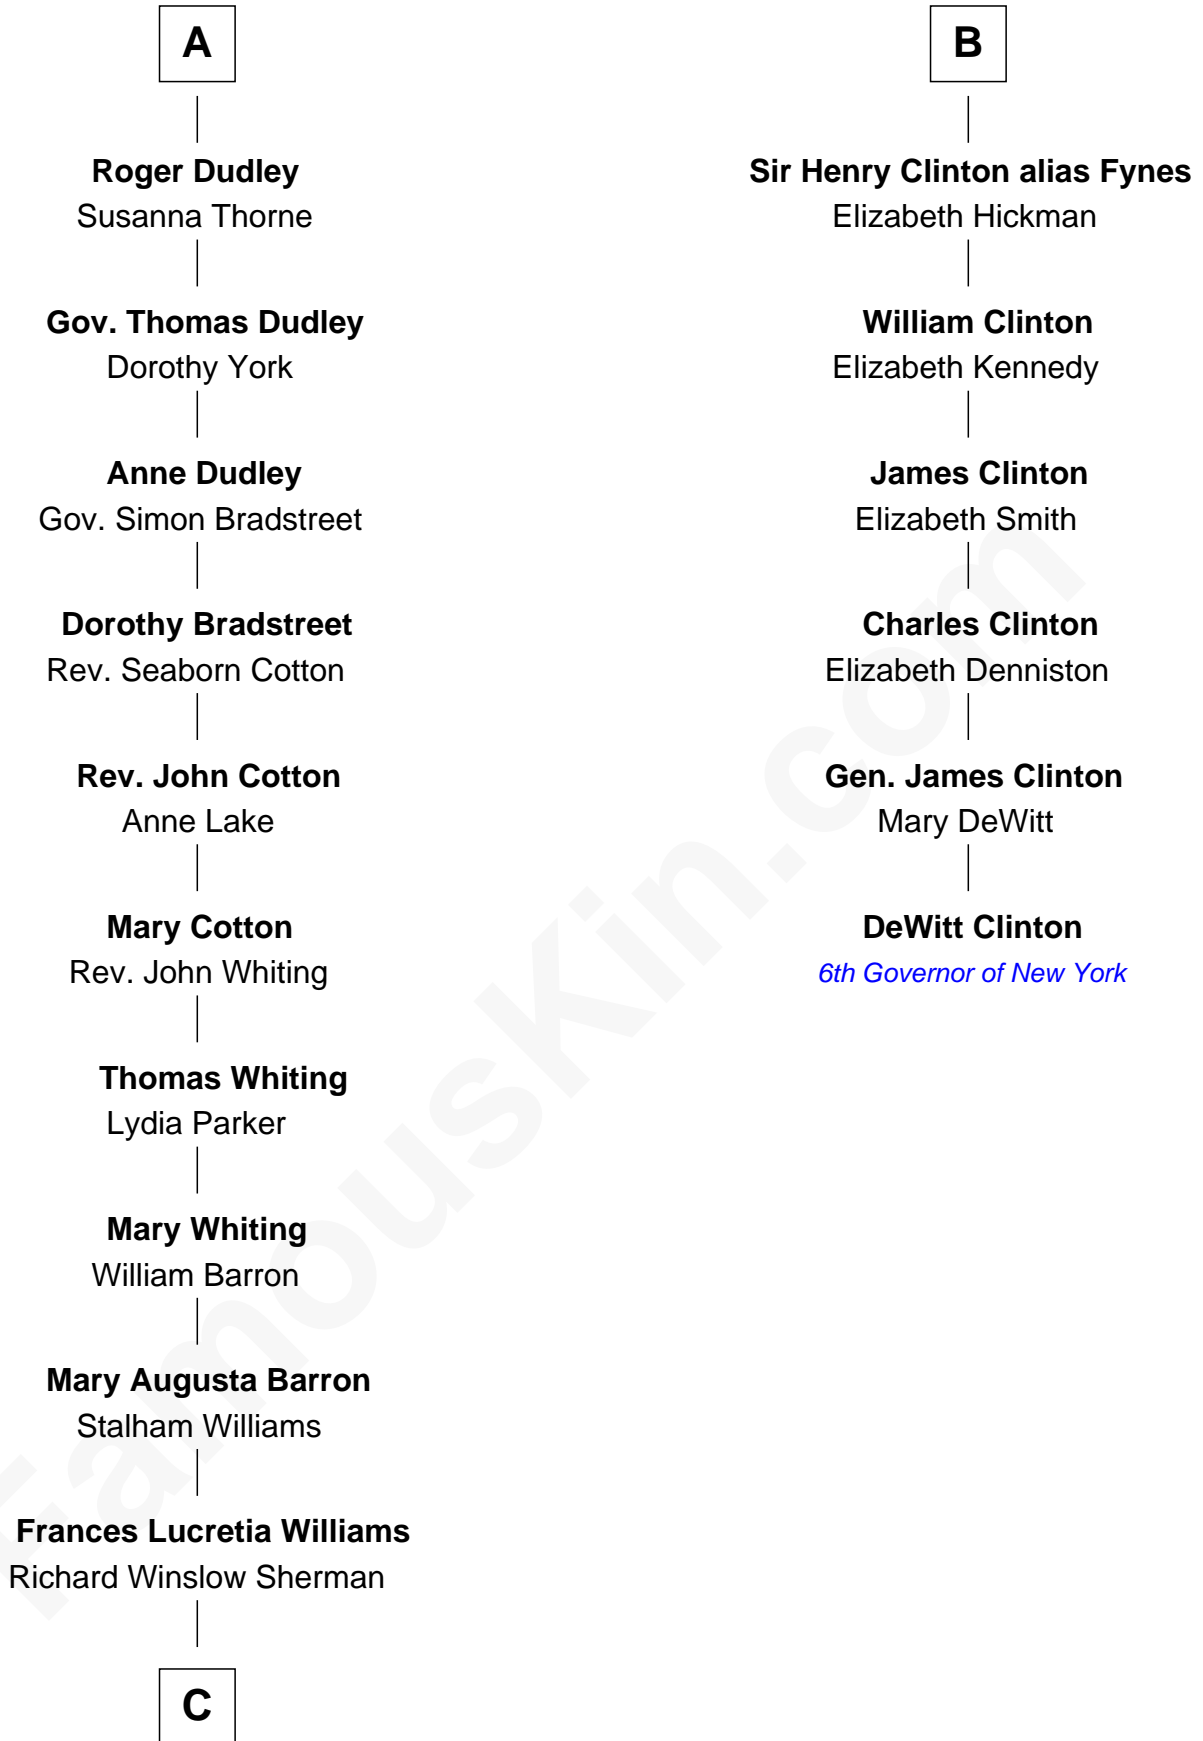

# FamousKin.com Relationship Chart of

**James Sherman**

*27th U.S. Vice-President*

12th cousin 6 times removed of

**DeWitt Clinton**

*6th Governor of New York*

**C**

—  
**Mary Frances Sherman**  
Richard Updike Sherman

—  
**James Sherman**  
*27th U.S. Vice-President*

FamousKin.com