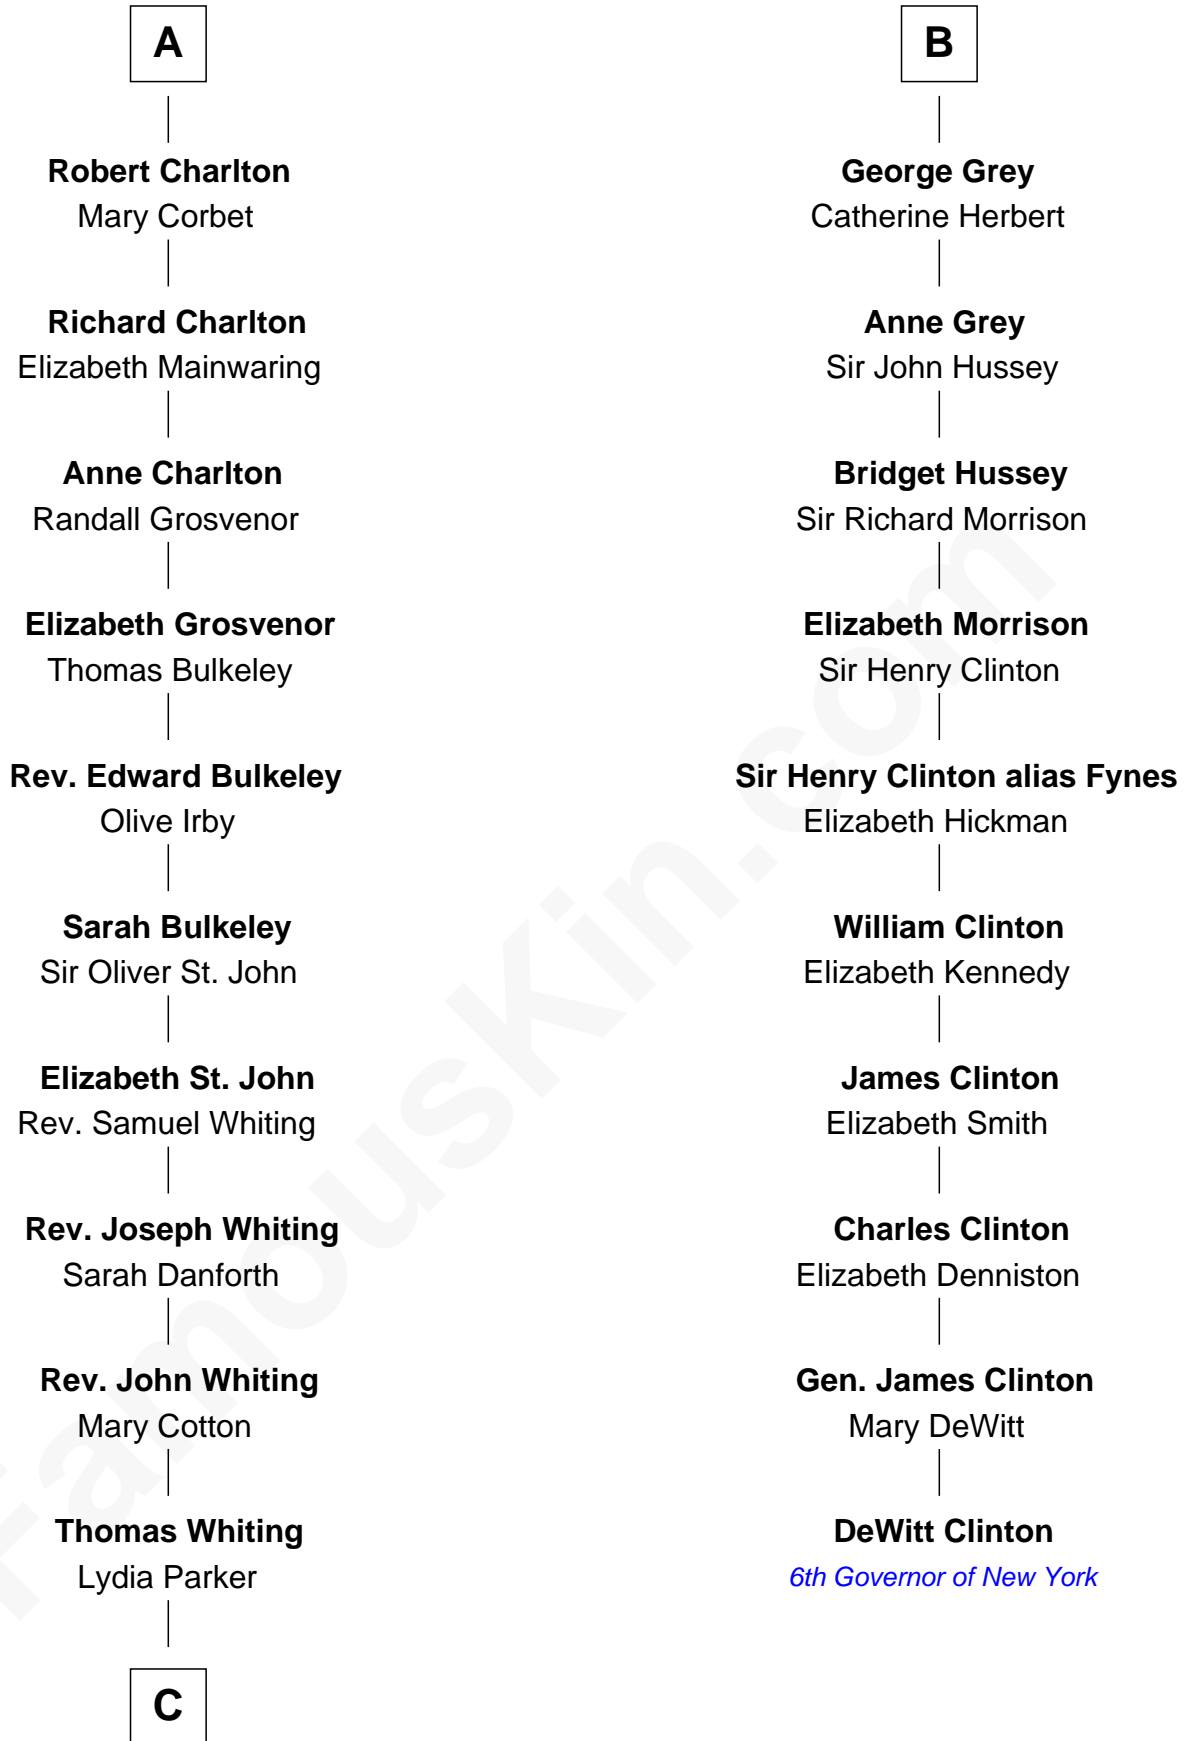

FamousKin.com Relationship Chart of

James Sherman

27th U.S. Vice-President

16th cousin 5 times removed of

DeWitt Clinton

6th Governor of New York

Stephen Longespee
Emmeline de Ridelisford

Ela Longespee
Sir Roger la Zouche

Sir Alan la Zouche
Eleanor de Segrave

Elena Zouche
Alan de Charlton

Alan de Charlton
Margery FitzAer

Thomas de Charlton

Anna de Charlton
William de Knightley

Thomas de Knightley de Charlton
Elizabeth Francis

A

Ela Longespee
Sir Roger la Zouche

Sir Alan la Zouche
Eleanor de Segrave

Maude la Zouche
Sir Robert de Holland

Thomas Holand
Joan Plantagenet

John de Holand
Elizabeth of Lancaster

Constance de Holand
Sir John Grey

Sir Edmund Grey
Katherine Percy

B

C

—
Mary Whiting
William Barron

—
Mary Augusta Barron
Stalham Williams

—
Frances Lucretia Williams
Richard Winslow Sherman

—
Mary Frances Sherman
Richard Updike Sherman

—
James Sherman
27th U.S. Vice-President