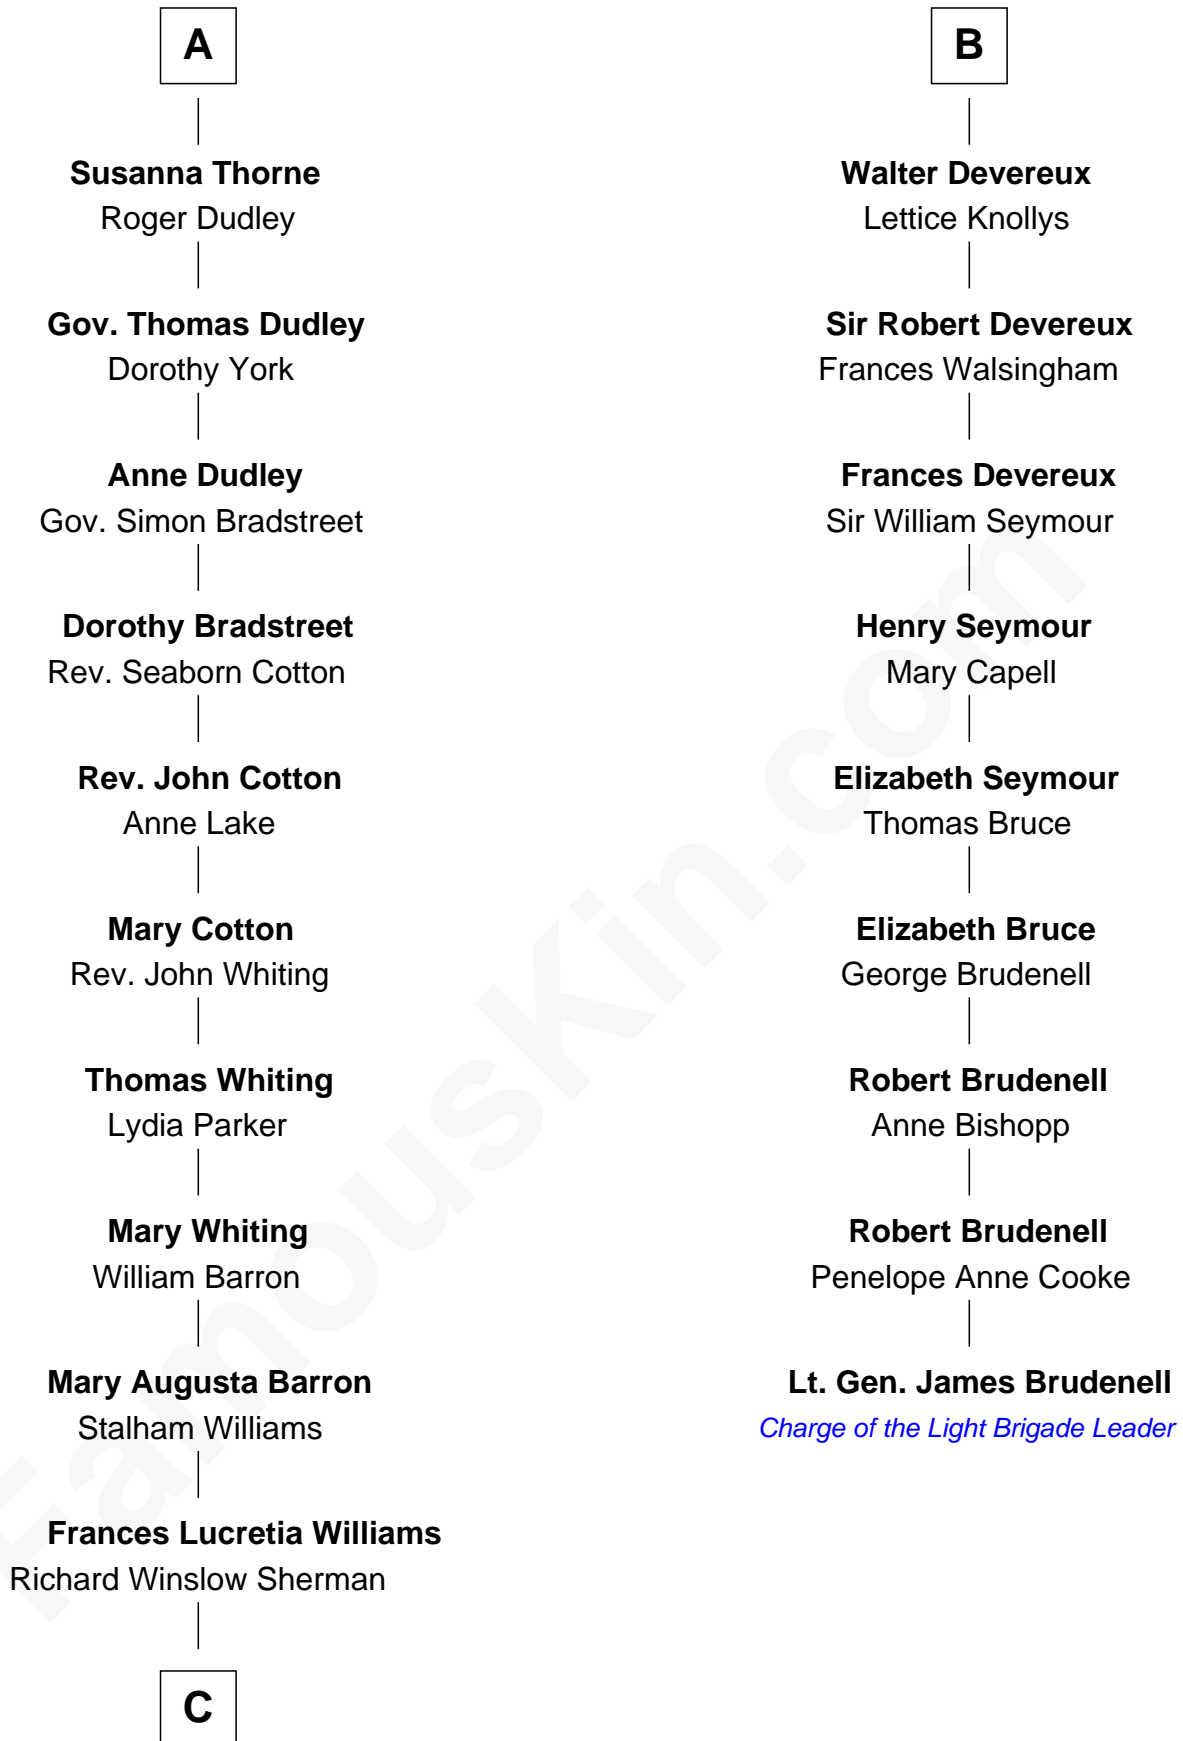

# FamousKin.com Relationship Chart of

**James Sherman**

*27th U.S. Vice-President*

15th cousin 3 times removed of

**Lt. Gen. James Brudenell**

*Leader of the "Charge of the Light Brigade"*

**C**

—  
**Mary Frances Sherman**  
Richard Updike Sherman

—  
**James Sherman**  
*27th U.S. Vice-President*

FamousKin.com