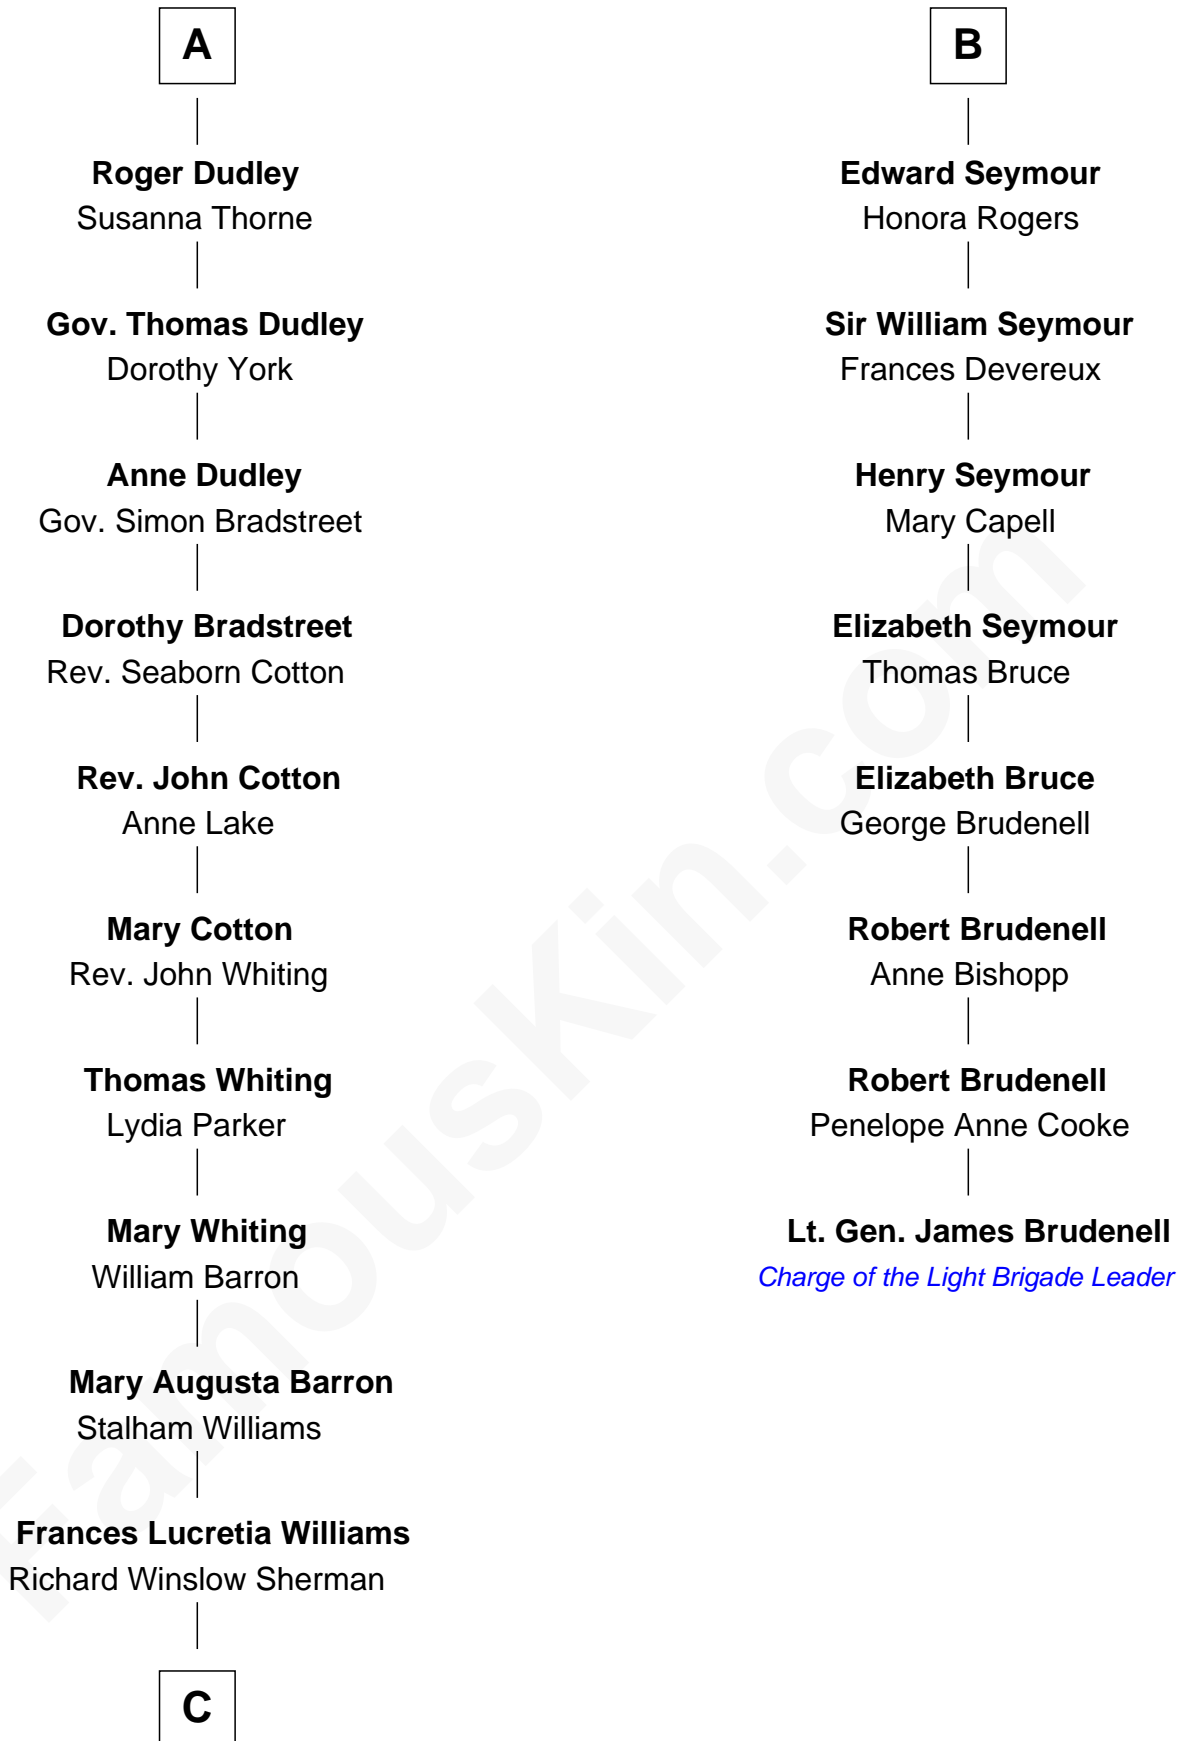

# FamousKin.com Relationship Chart of

**James Sherman**

*27th U.S. Vice-President*

14th cousin 4 times removed of

**Lt. Gen. James Brudenell**

*Leader of the "Charge of the Light Brigade"*

**Sir Philip le Despencer**

**A**

**Sir Philip le Despencer**

Elizabeth de Tibetot

**Margery Despencer**

Sir Roger Wentworth

**Sir Philip Wentworth**

Mary Clifford

**Sir Henry Wentworth**

Anne Say

**Margery Wentworth**

Sir John Seymour

**Edward Seymour**

Anne Stanhope

**Edward Seymour**

Katherine Grey

**B**

**C**

—  
**Mary Frances Sherman**  
Richard Updike Sherman

—  
**James Sherman**  
*27th U.S. Vice-President*

FamousKin.com