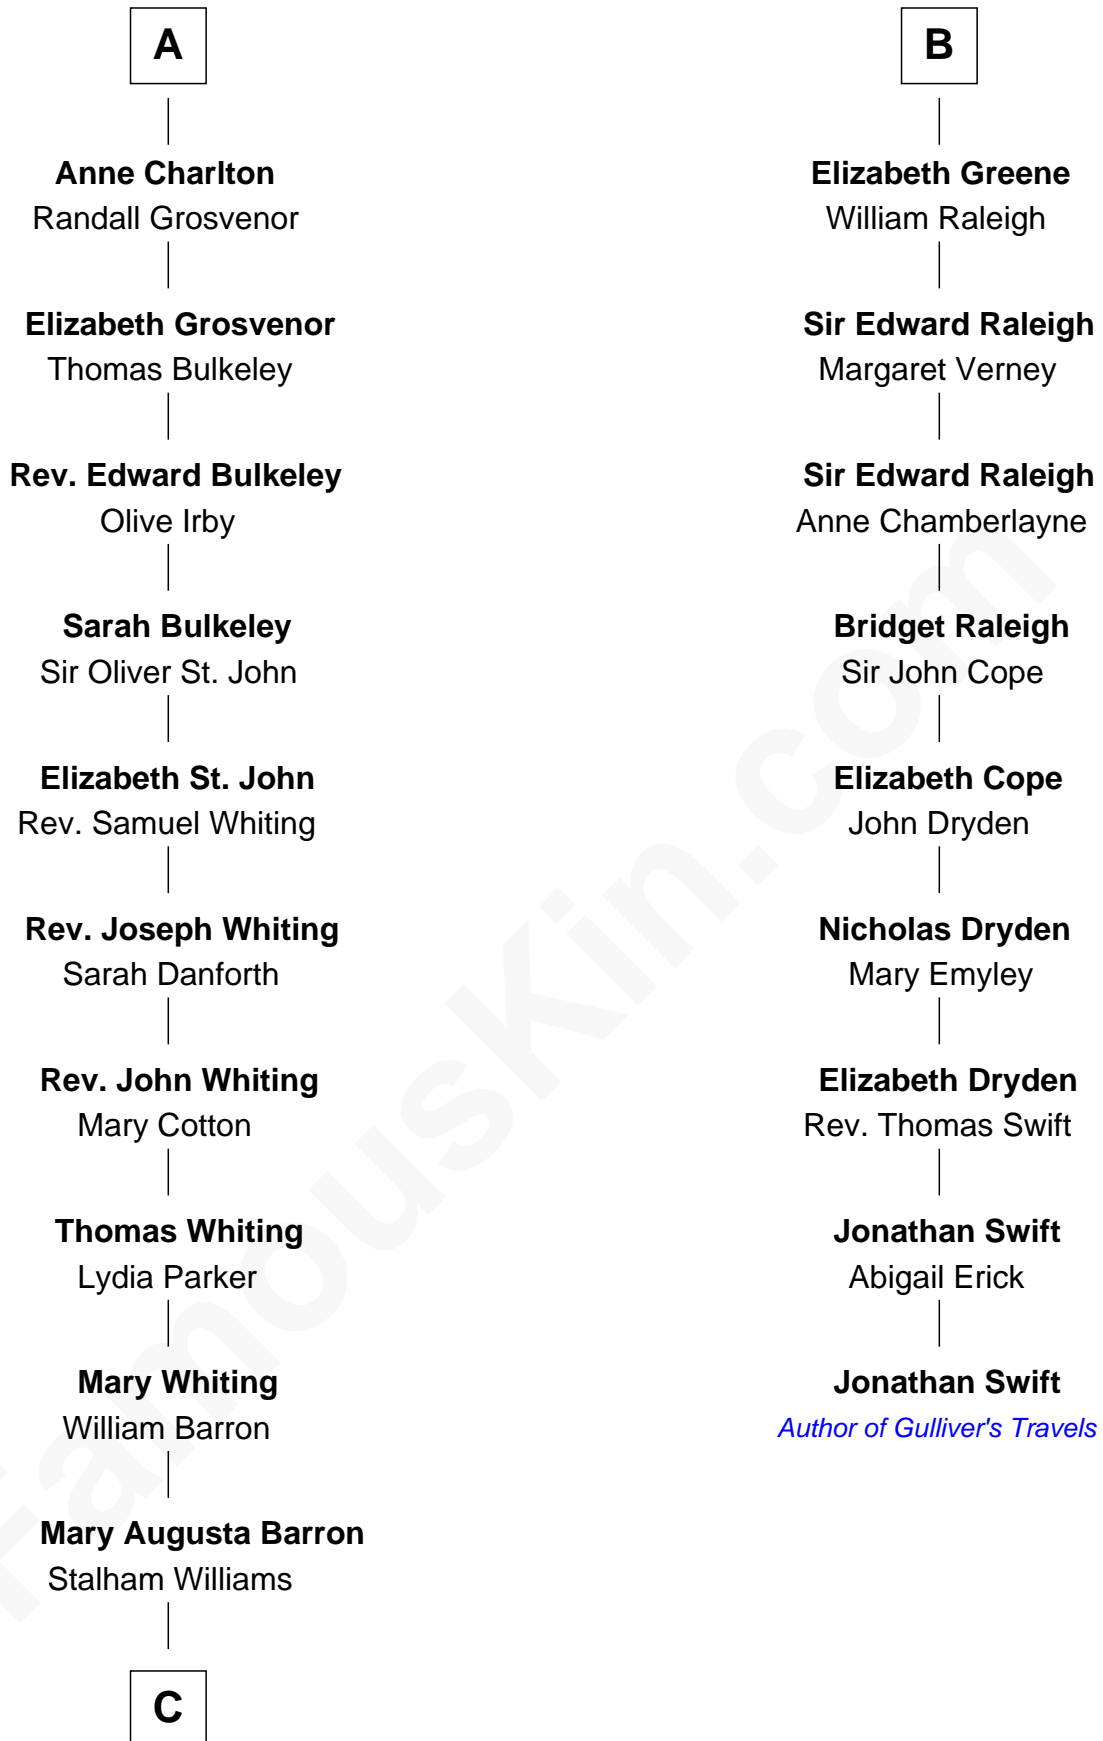

FamousKin.com Relationship Chart of

James Sherman

27th U.S. Vice-President

15th cousin 4 times removed of

Jonathan Swift

Author of Gulliver's Travels

Sir Roger de Somery

Nichole d'Aubenev

C

—
Frances Lucretia Williams

Richard Winslow Sherman

—
Mary Frances Sherman

Richard Updike Sherman

—
James Sherman

27th U.S. Vice-President

FamousKin.com