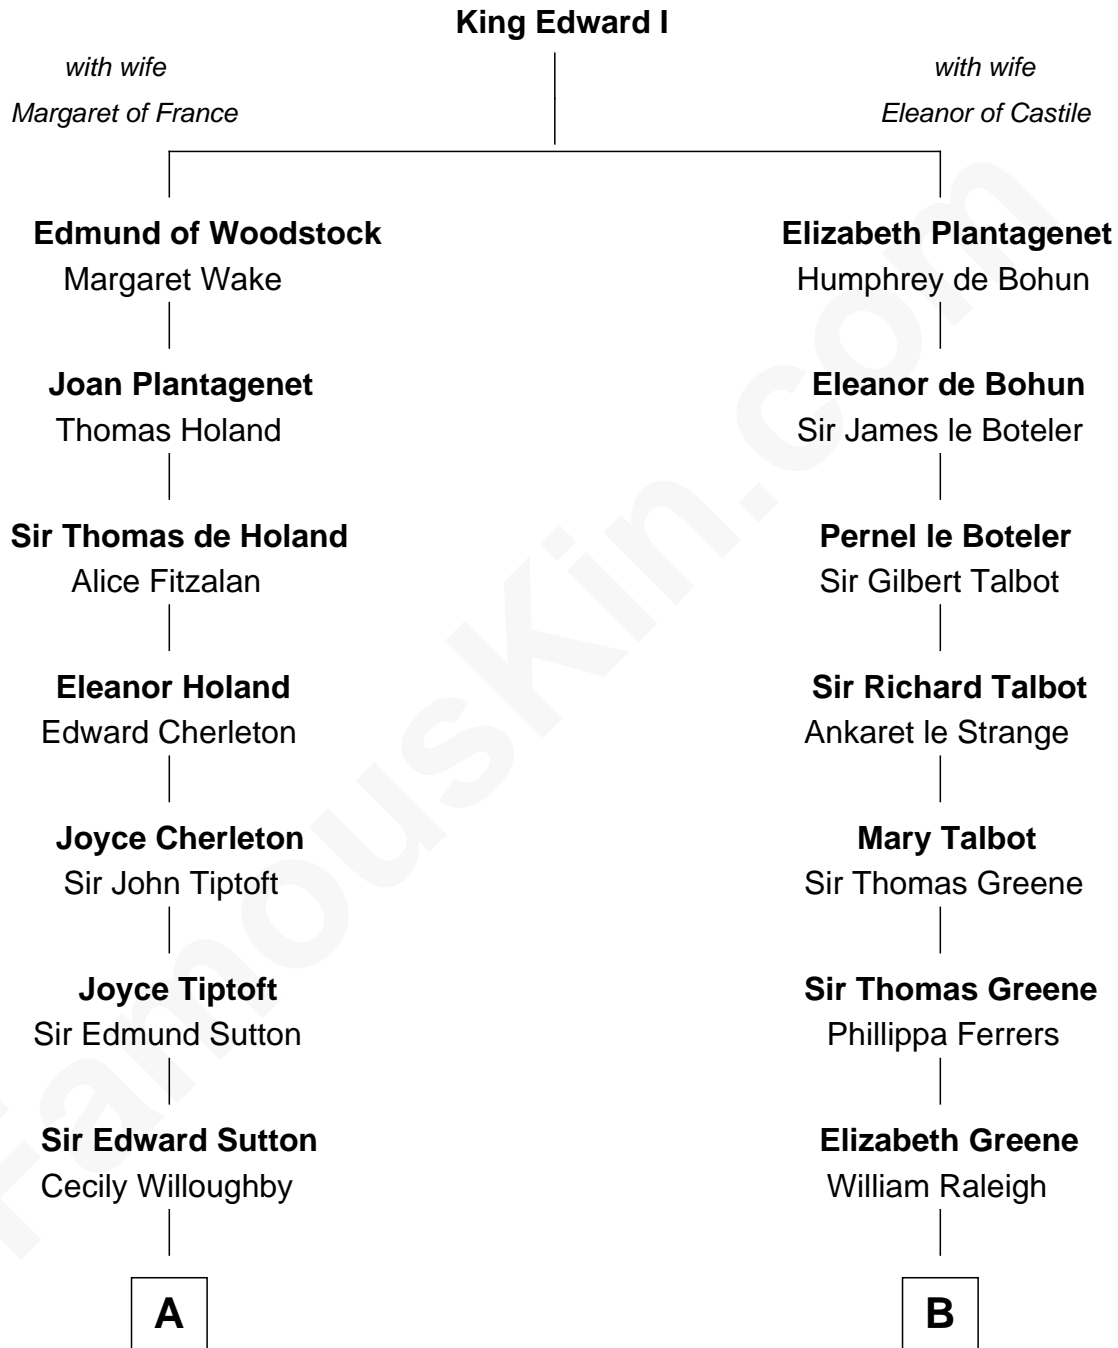

FamousKin.com Relationship Chart of

James Sherman

27th U.S. Vice-President

14th cousin 6 times removed of

Jonathan Swift

Author of Gulliver's Travels

C

—
Mary Augusta Barron

Stalham Williams

—
Frances Lucretia Williams

Richard Winslow Sherman

—
Mary Frances Sherman

Richard Updike Sherman

—
James Sherman

27th U.S. Vice-President

FamousKin.com