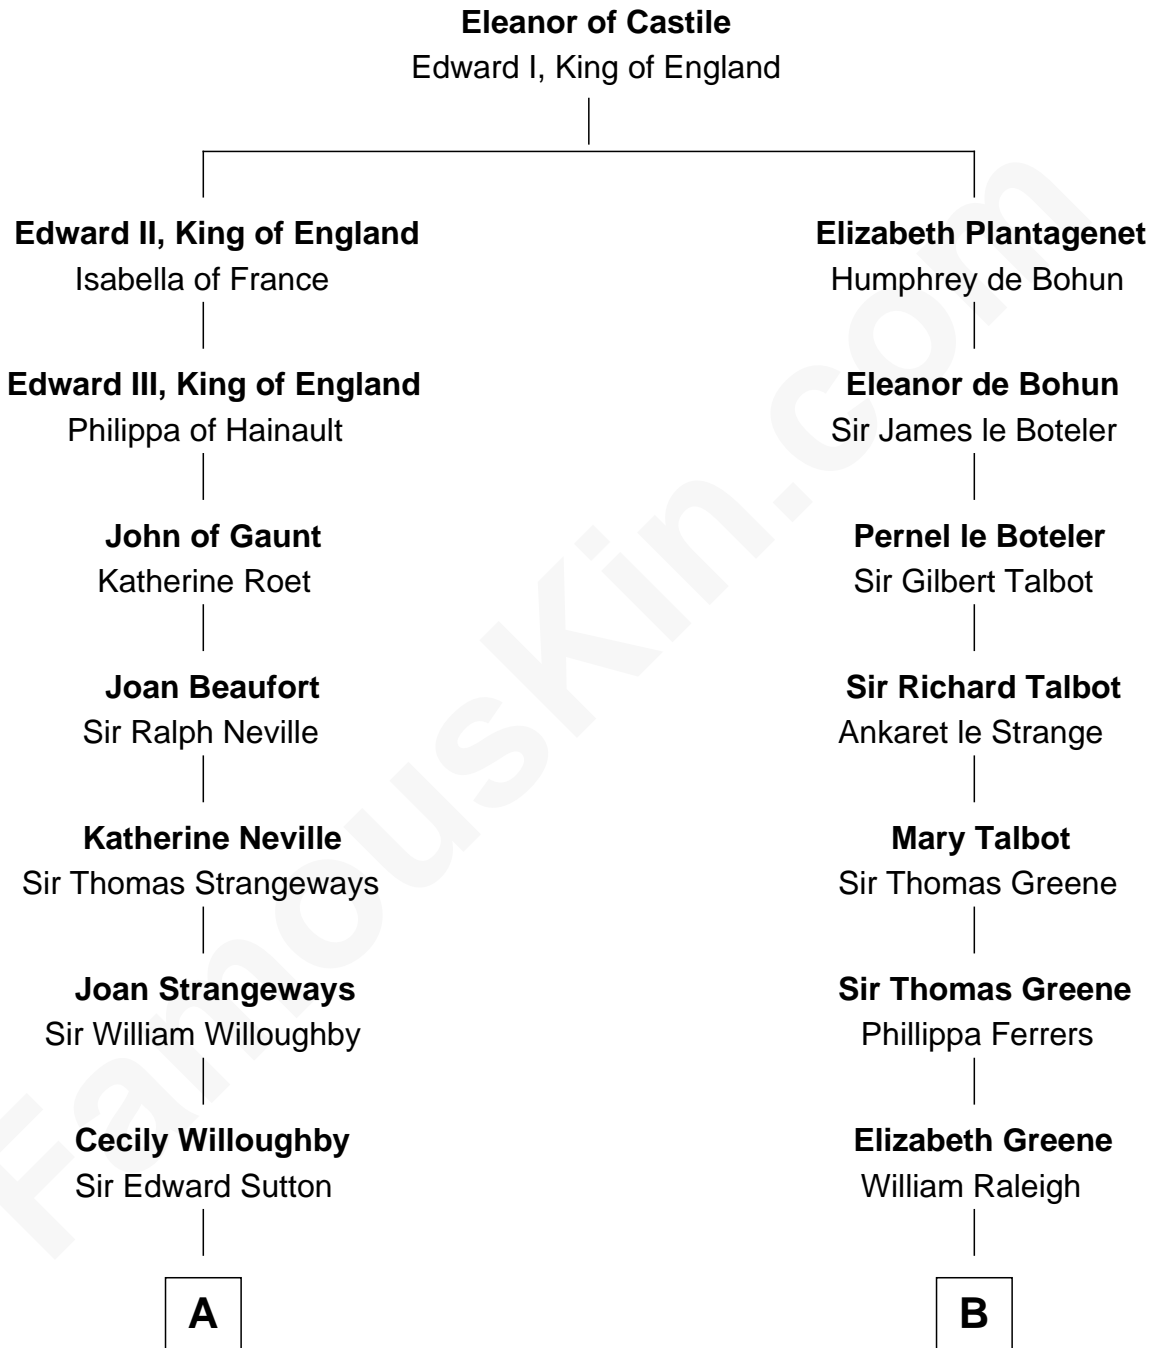

FamousKin.com Relationship Chart of

James Sherman

27th U.S. Vice-President

14th cousin 6 times removed of

Jonathan Swift

Author of Gulliver's Travels

C

—
Mary Augusta Barron

Stalham Williams

—
Frances Lucretia Williams

Richard Winslow Sherman

—
Mary Frances Sherman

Richard Updike Sherman

—
James Sherman

27th U.S. Vice-President

FamousKin.com