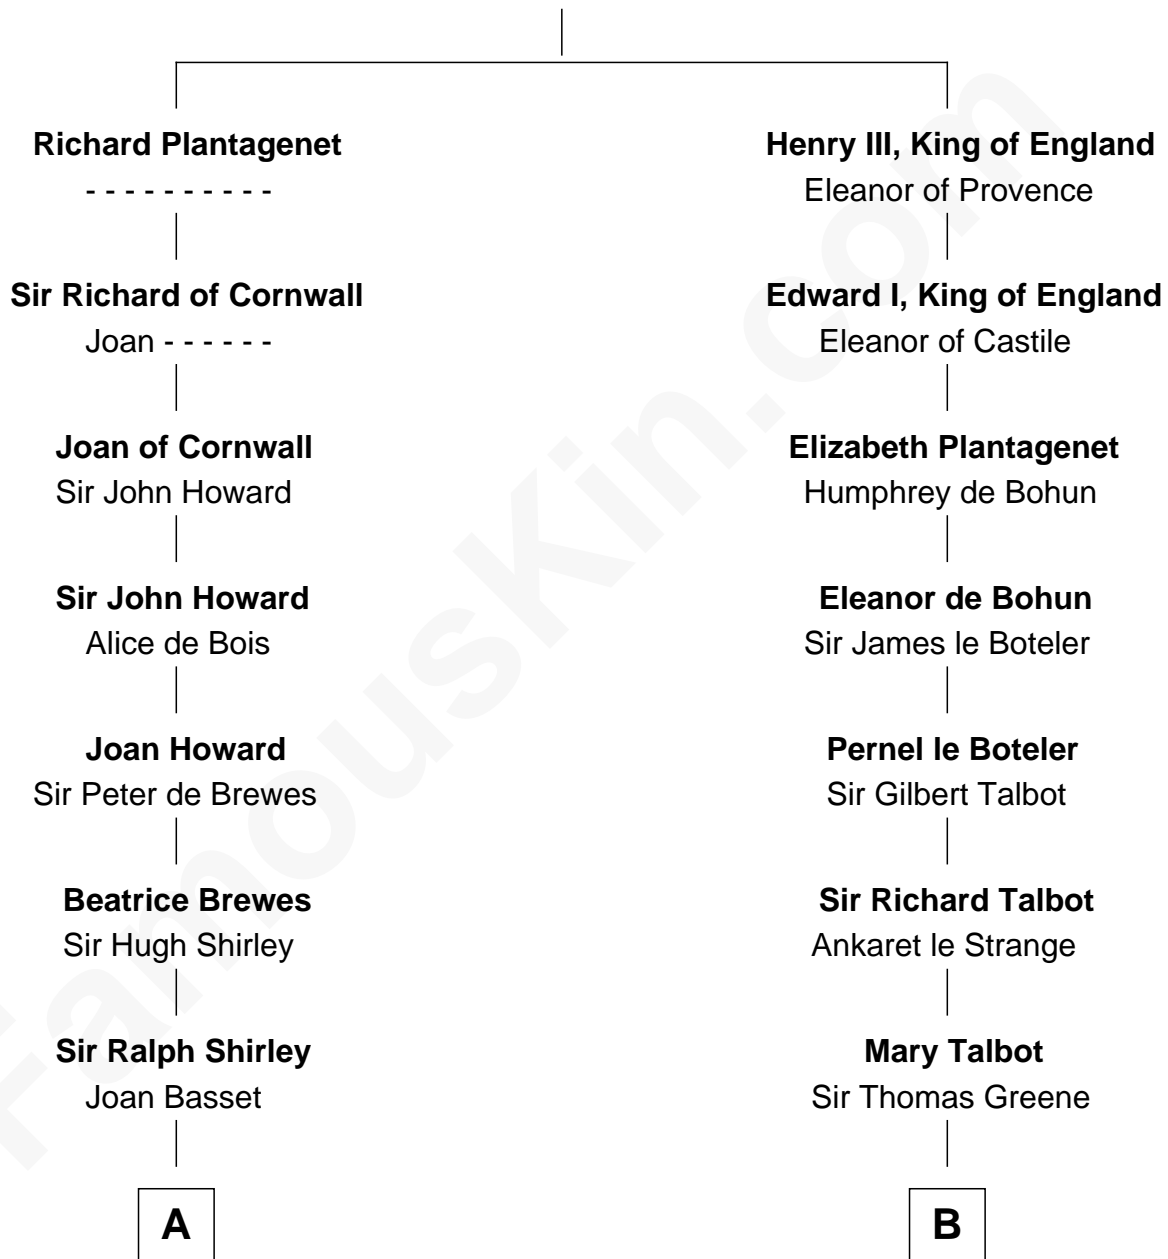

# FamousKin.com Relationship Chart of

**James Sherman**

*27th U.S. Vice-President*

16th cousin 4 times removed of

**Jonathan Swift**

*Author of Gulliver's Travels*

**John, King of England**

Isabelle of Angoulême

**C**

—  
**Jahaziel Sherman**

Nancy Winslow

—  
**Richard Winslow Sherman**

Frances Lucretia Williams

—  
**Mary Frances Sherman**

Richard Updike Sherman

—  
**James Sherman**

*27th U.S. Vice-President*

FamousKin.com