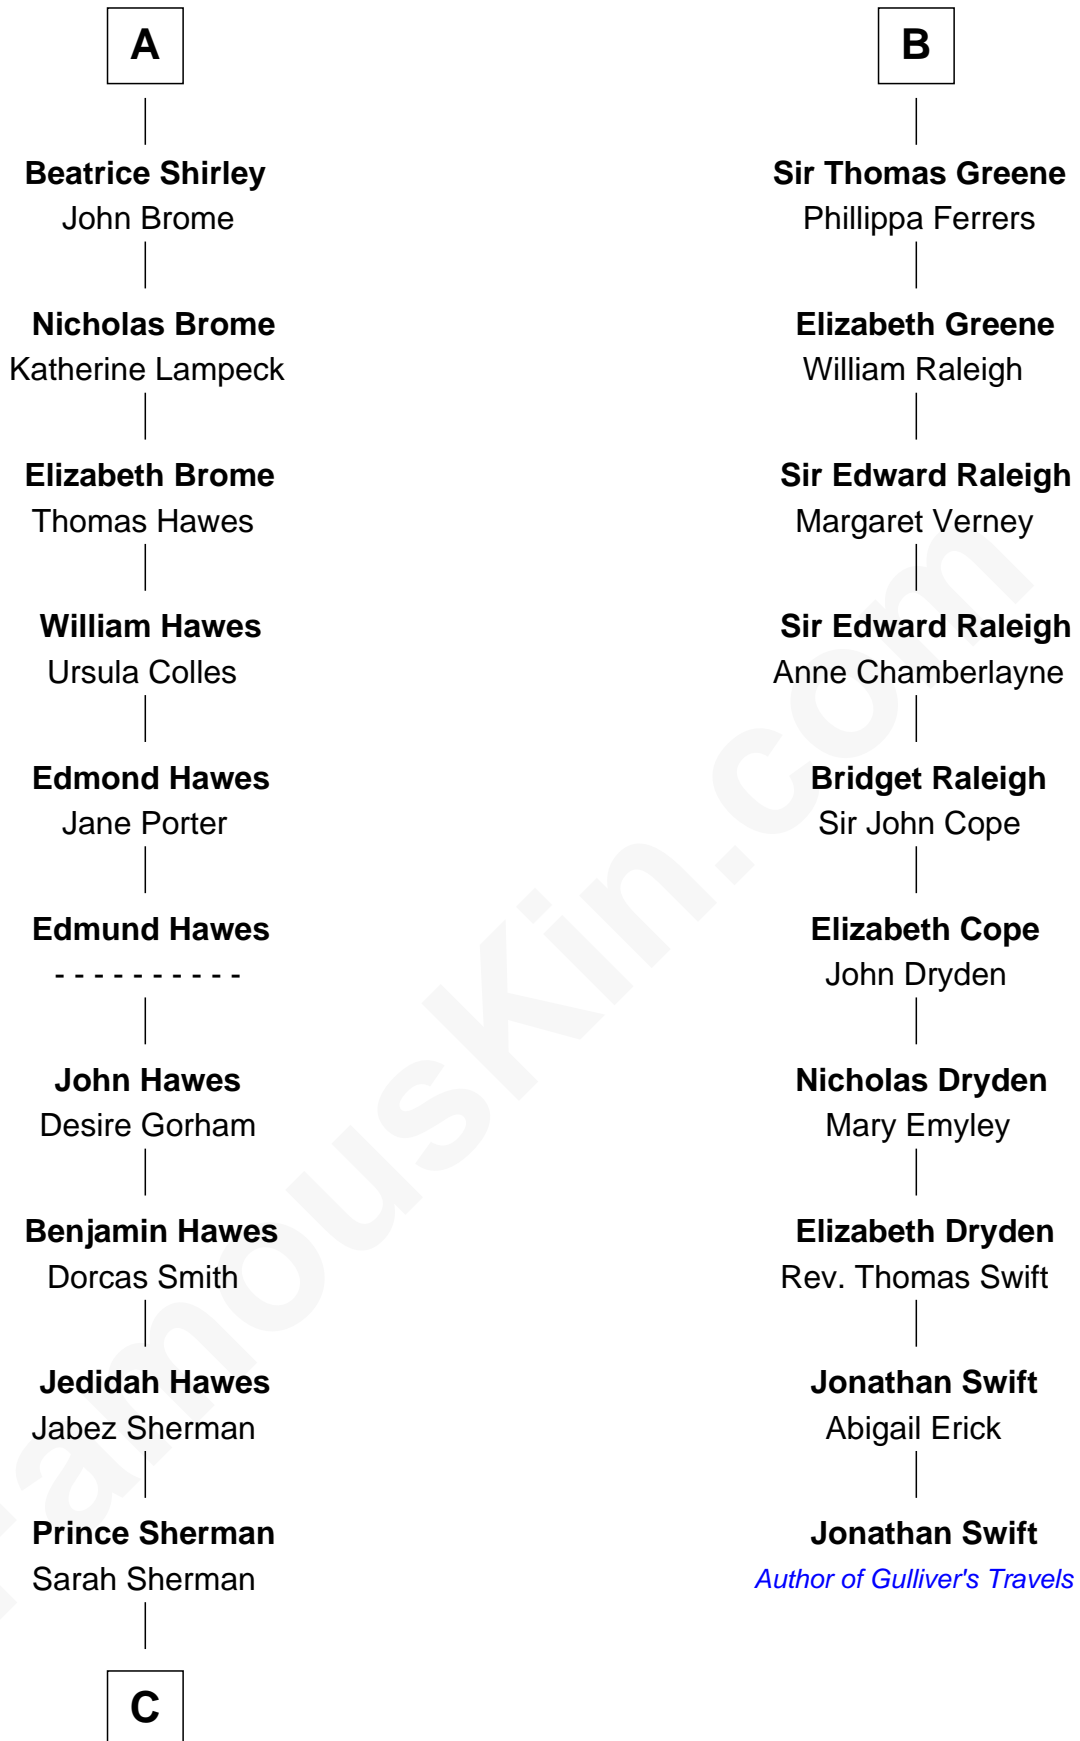

# FamousKin.com Relationship Chart of

**James Sherman**

*27th U.S. Vice-President*

16th cousin 4 times removed of

**Jonathan Swift**

*Author of Gulliver's Travels*

**John, King of England**

Isabelle of Angoulême

**C**

—  
**Jahaziel Sherman**

Nancy Winslow

—  
**Richard Winslow Sherman**

Frances Lucretia Williams

—  
**Mary Frances Sherman**

Richard Updike Sherman

—  
**James Sherman**

*27th U.S. Vice-President*

FamousKin.com