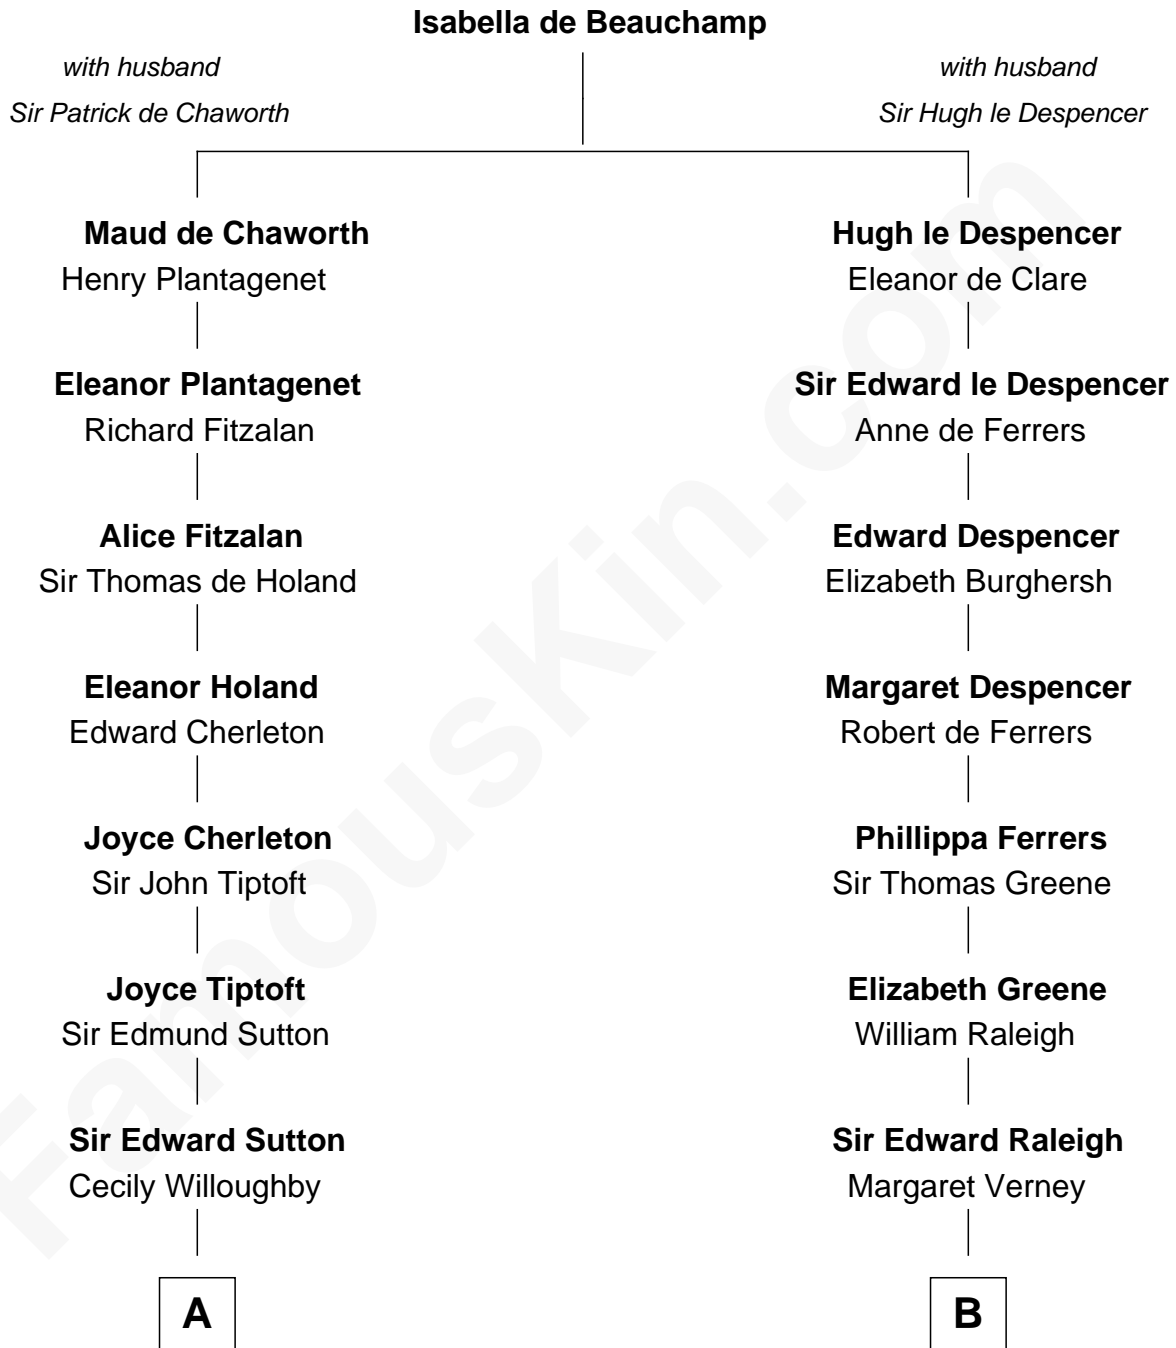

FamousKin.com Relationship Chart of

James Sherman

27th U.S. Vice-President

13th cousin 7 times removed of

Jonathan Swift

Author of Gulliver's Travels

C

—
Mary Augusta Barron

Stalham Williams

—
Frances Lucretia Williams

Richard Winslow Sherman

—
Mary Frances Sherman

Richard Updike Sherman

—
James Sherman

27th U.S. Vice-President

FamousKin.com