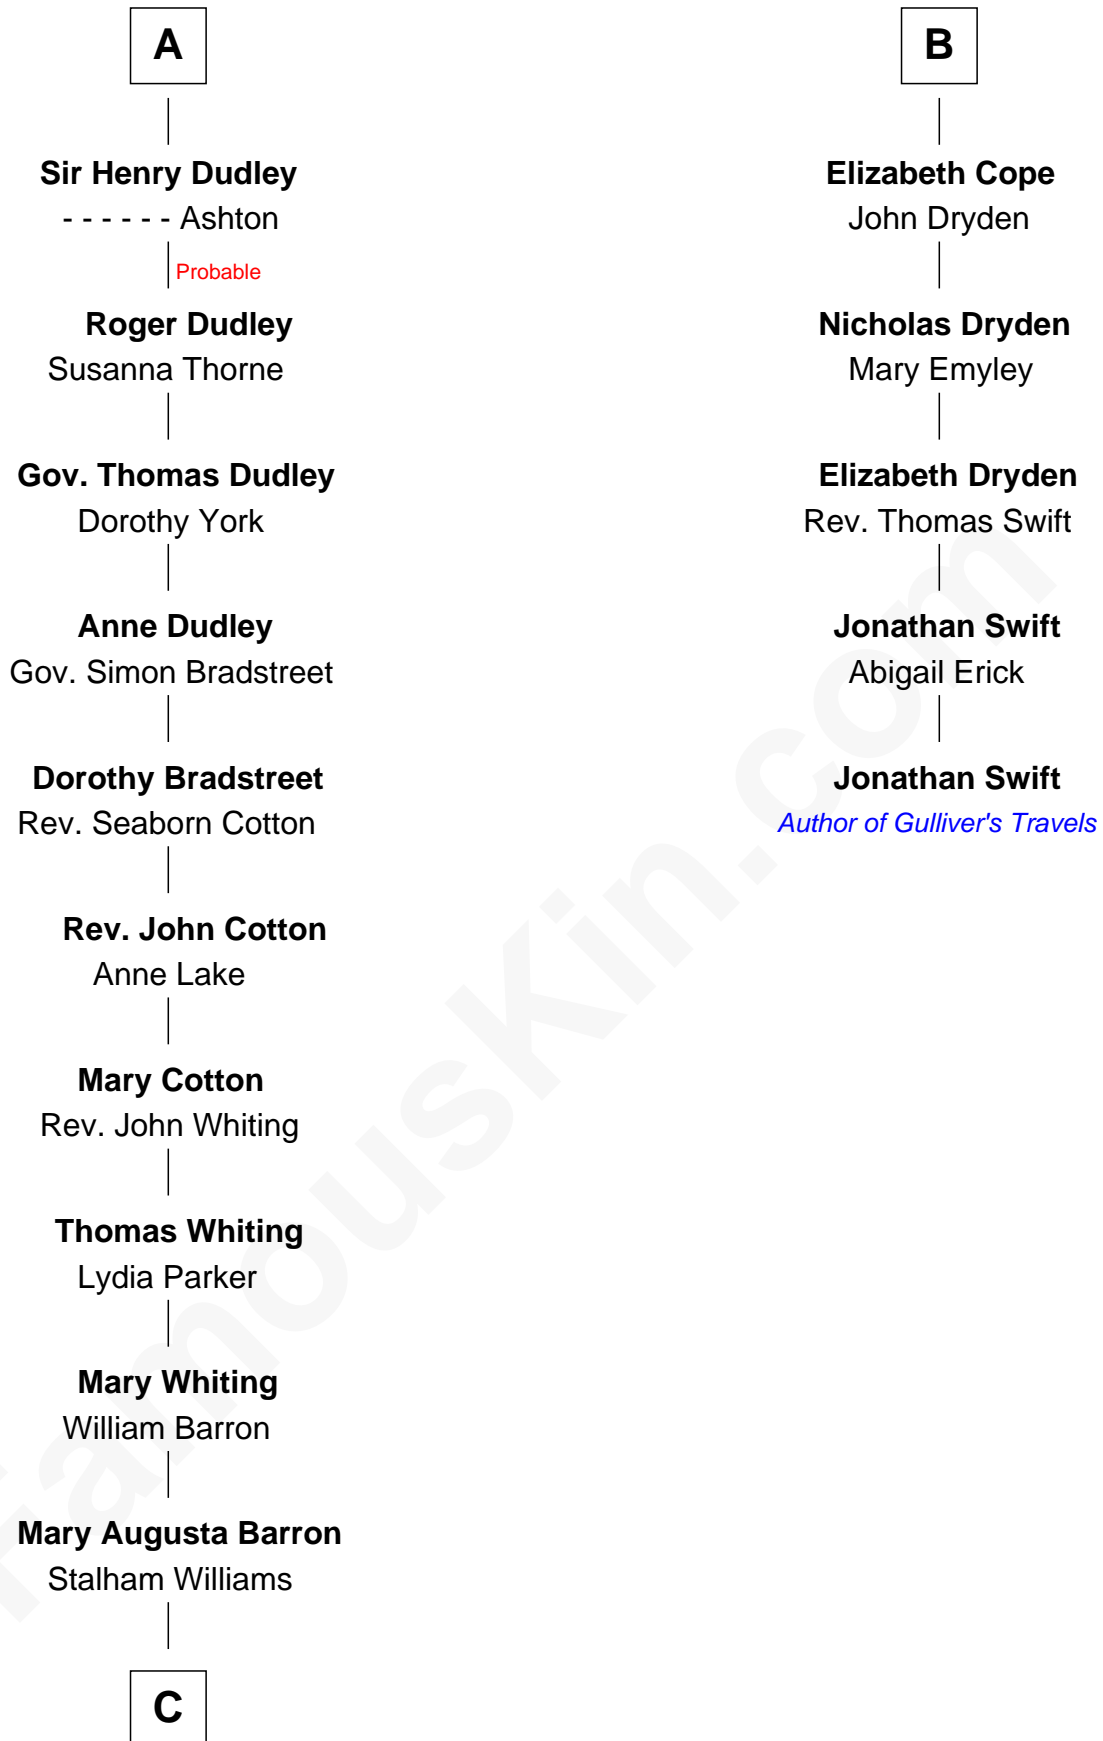

FamousKin.com Relationship Chart of

James Sherman

27th U.S. Vice-President

11th cousin 8 times removed of

Jonathan Swift

Author of Gulliver's Travels

C

—
Frances Lucretia Williams

Richard Winslow Sherman

—
Mary Frances Sherman

Richard Updike Sherman

—
James Sherman

27th U.S. Vice-President

FamousKin.com