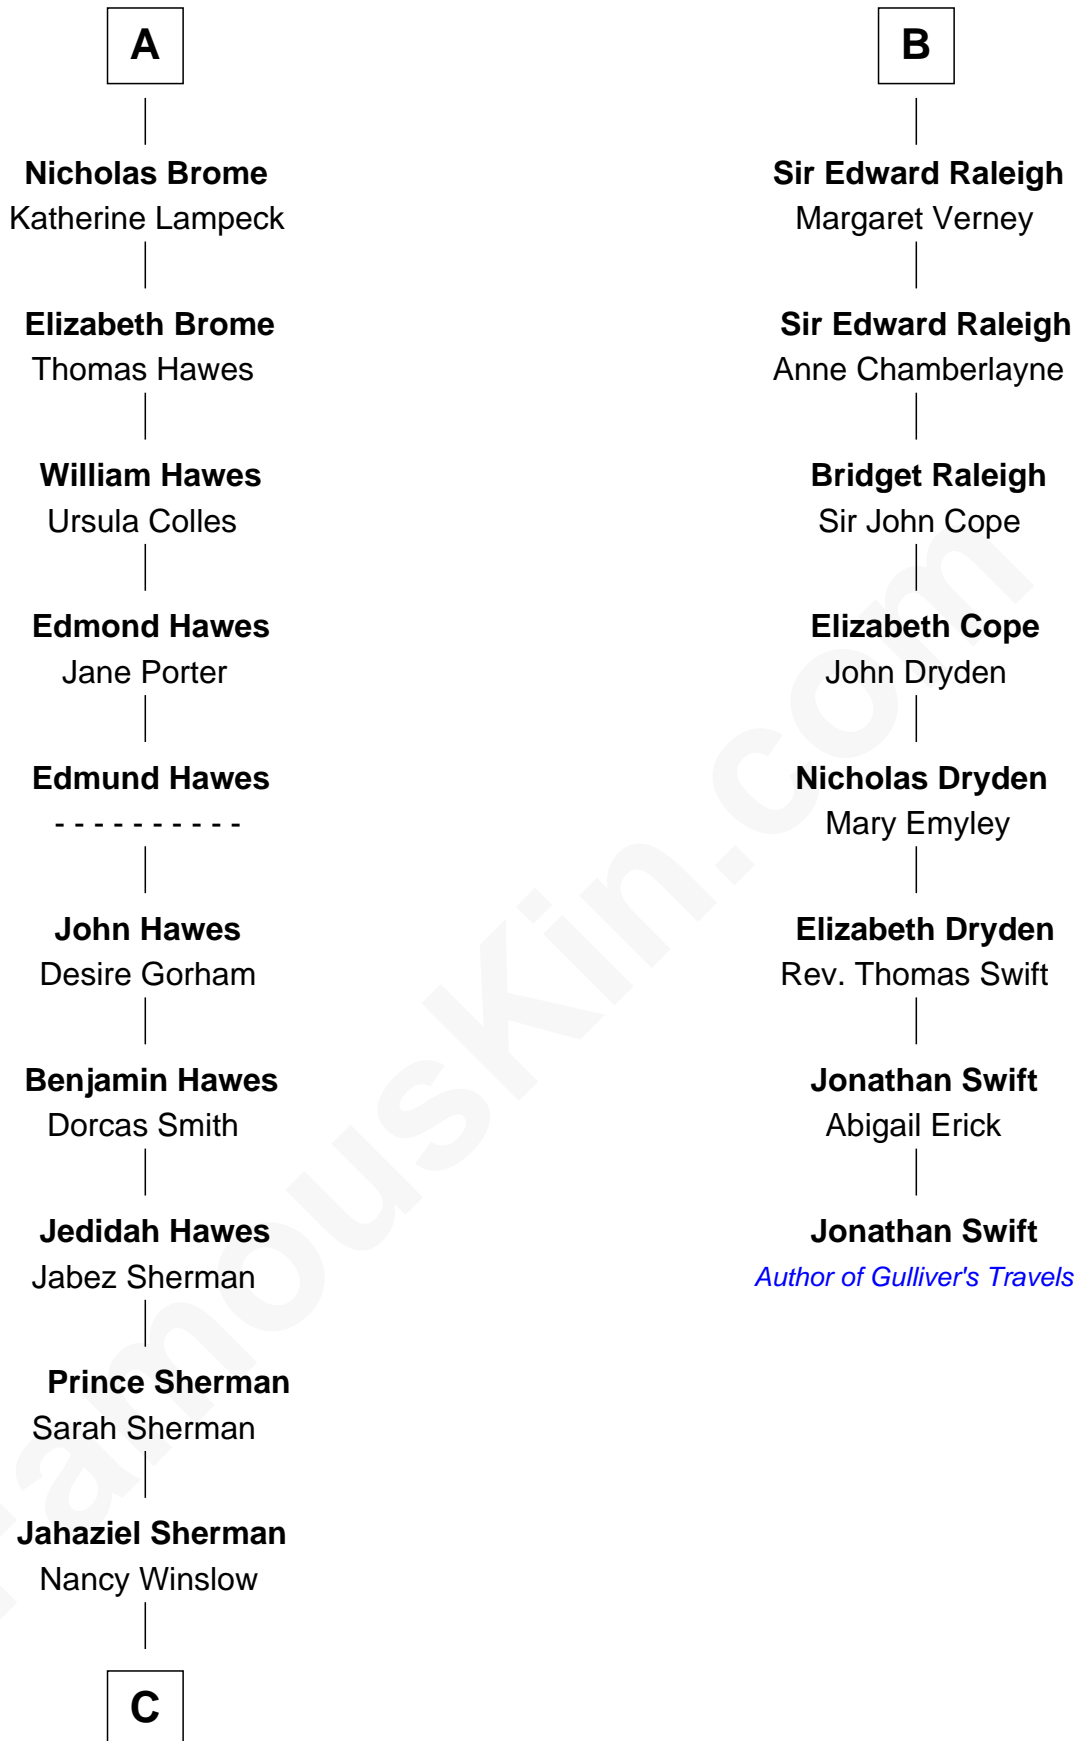

FamousKin.com Relationship Chart of

James Sherman

27th U.S. Vice-President

14th cousin 5 times removed of

Jonathan Swift

Author of Gulliver's Travels

C

Richard Winslow Sherman

Frances Lucretia Williams

Mary Frances Sherman

Richard Updike Sherman

James Sherman

27th U.S. Vice-President

FamousKin.com