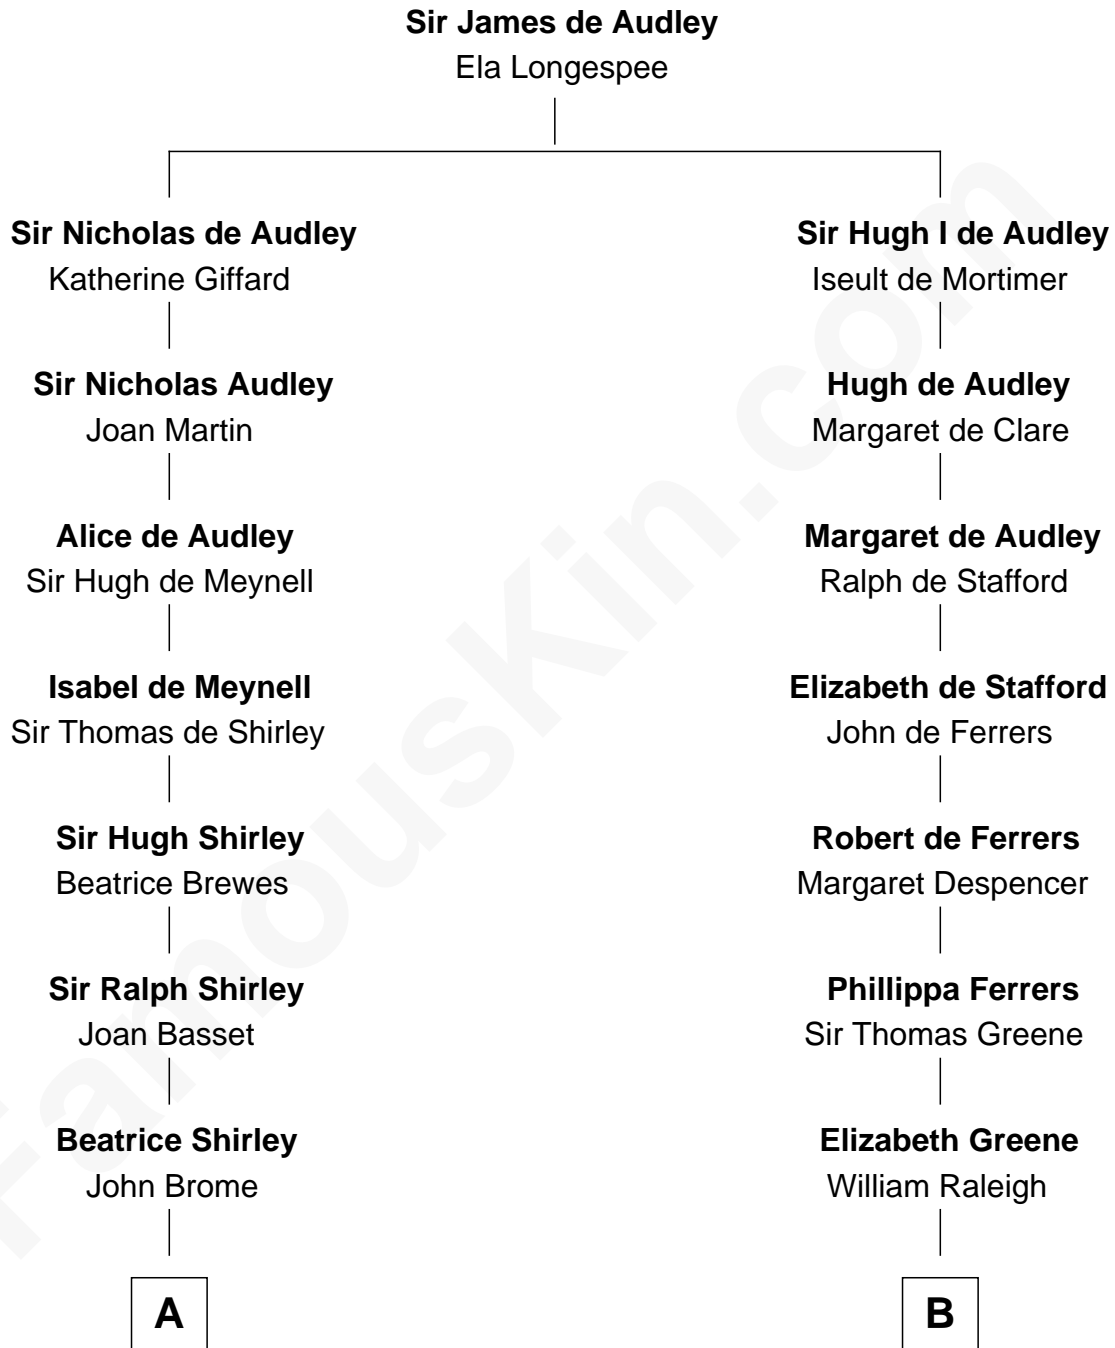

FamousKin.com Relationship Chart of

James Sherman

27th U.S. Vice-President

14th cousin 5 times removed of

Jonathan Swift

Author of Gulliver's Travels

C

Richard Winslow Sherman

Frances Lucretia Williams

Mary Frances Sherman

Richard Updike Sherman

James Sherman

27th U.S. Vice-President

FamousKin.com