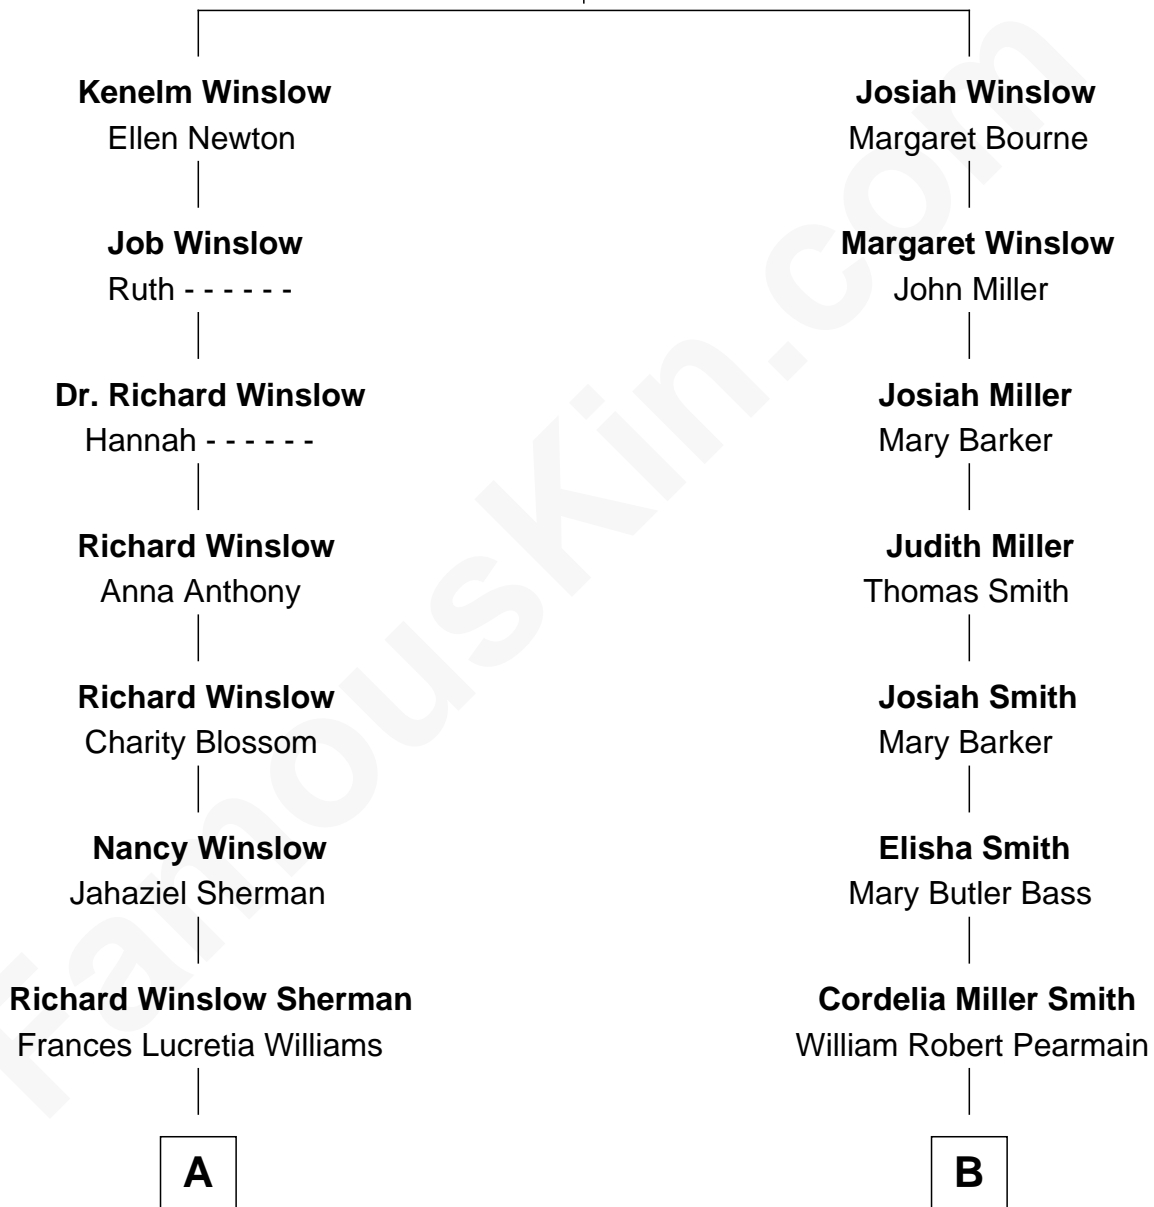

FamousKin.com Relationship Chart of

James Sherman

27th U.S. Vice-President

8th cousin 1 time removed of

Erskine Childers

4th President of Ireland

Edward Winslow

Magdalen Oliver

A

Mary Frances Sherman
Richard Updike Sherman

James Sherman
27th U.S. Vice-President

B

Margaret Cushing Pearmain
Dr. Hamilton Osgood

Mary Alden Osgood
Erskine Childers

Erskine Childers
4th President of Ireland