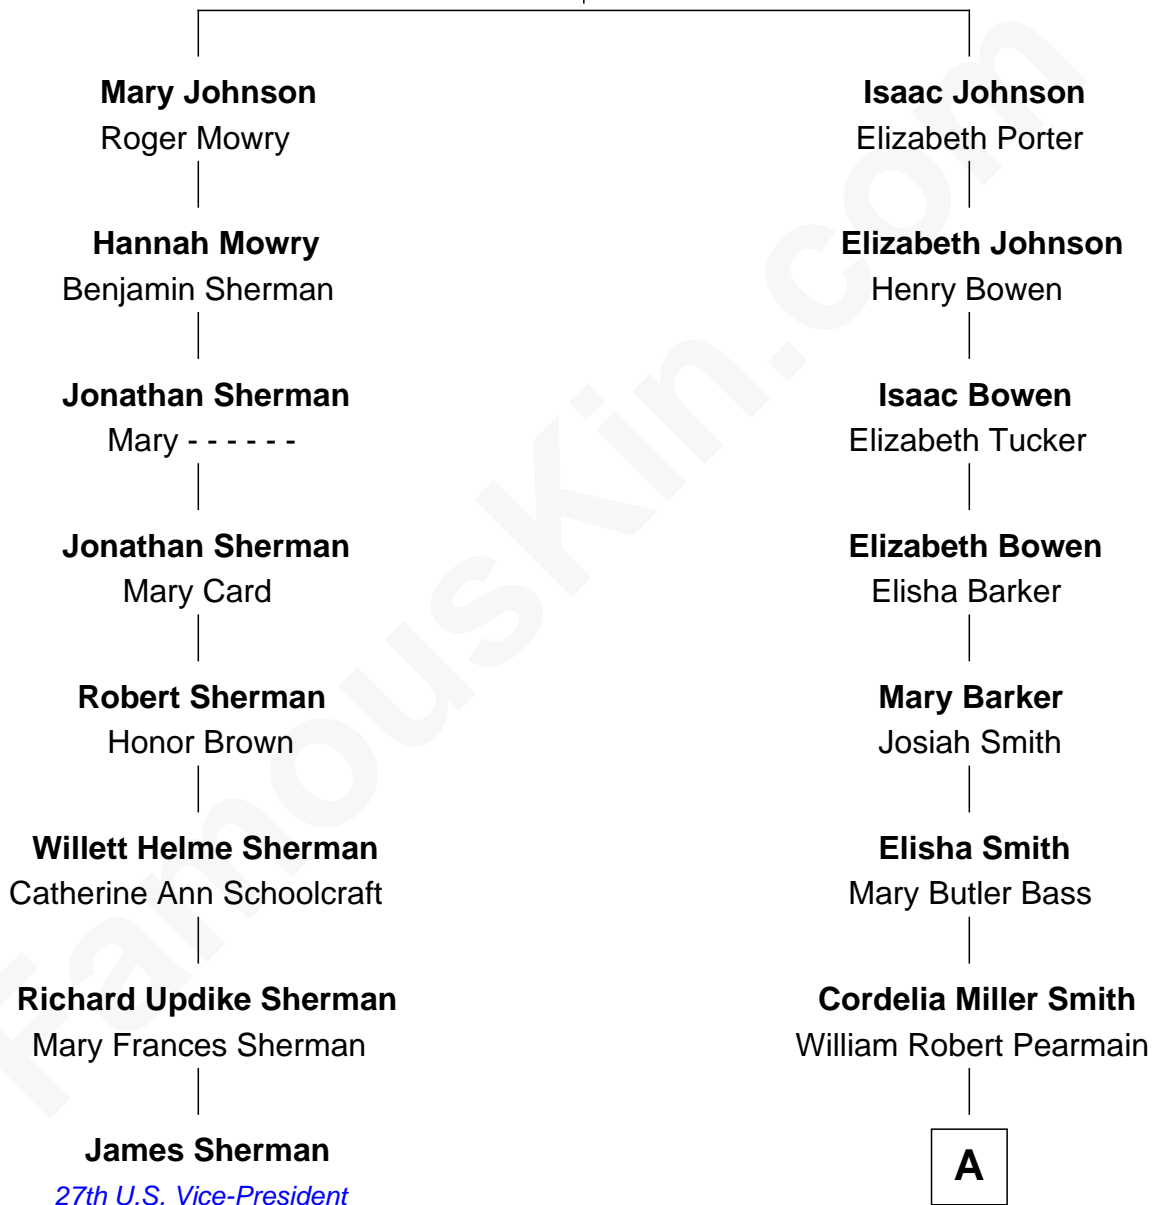

# FamousKin.com Relationship Chart of

**James Sherman**

*27th U.S. Vice-President*

7th cousin 2 times removed of

**Erskine Childers**

*4th President of Ireland*

**John Johnson**

Mary Heath

**A**

—  
**Margaret Cushing Pearmain**

Dr. Hamilton Osgood

—  
**Mary Alden Osgood**

Erskine Childers

—  
**Erskine Childers**

*4th President of Ireland*

FamousKin.com