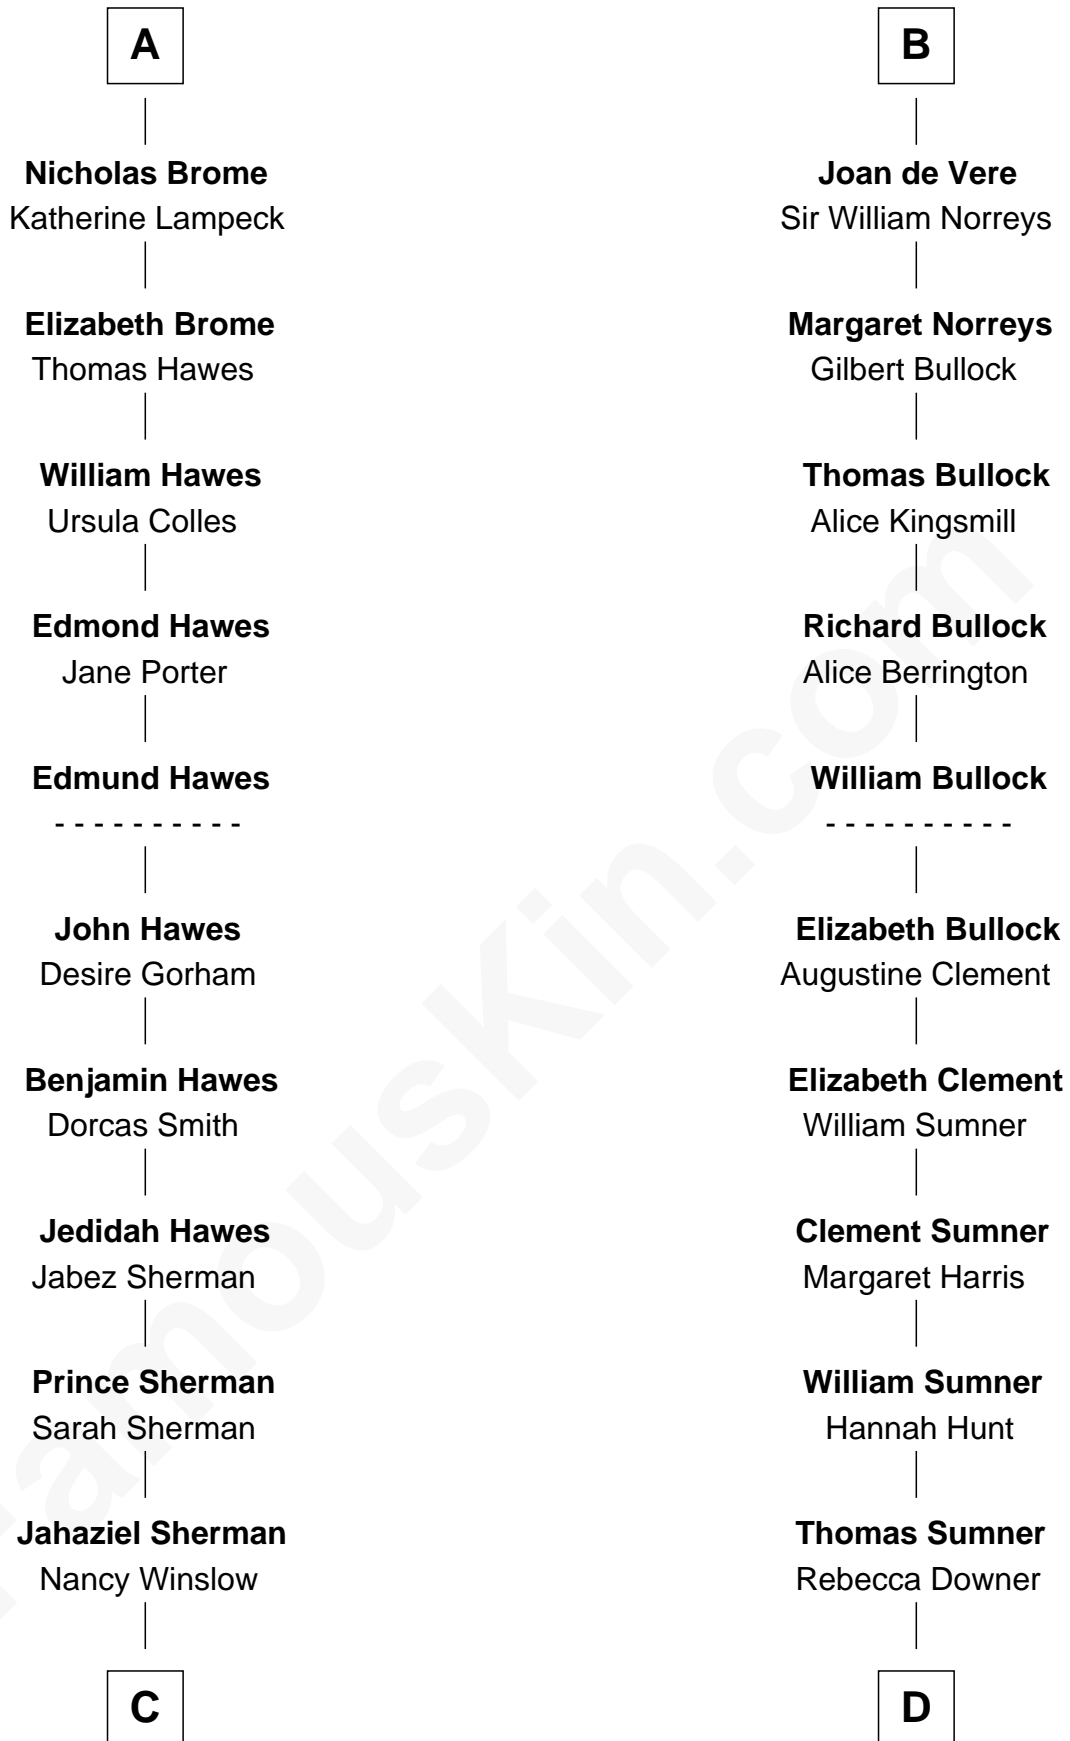

FamousKin.com Relationship Chart of

James Sherman

27th U.S. Vice-President

19th cousin 2 times removed of

Alan Ladd

Movie Actor

Richard Plantagenet

C

Richard Winslow Sherman

Frances Lucretia Williams

Mary Frances Sherman

Richard Updike Sherman

James Sherman

27th U.S. Vice-President

D

Sylvia Americana Sumner

Abram Shotwell

Nancy Shotwell

Alvaro Ladd

Oscar F. Ladd

Julia Henrietta Meigs

Alan Harwood Ladd

Selina Raleigh

Alan Ladd