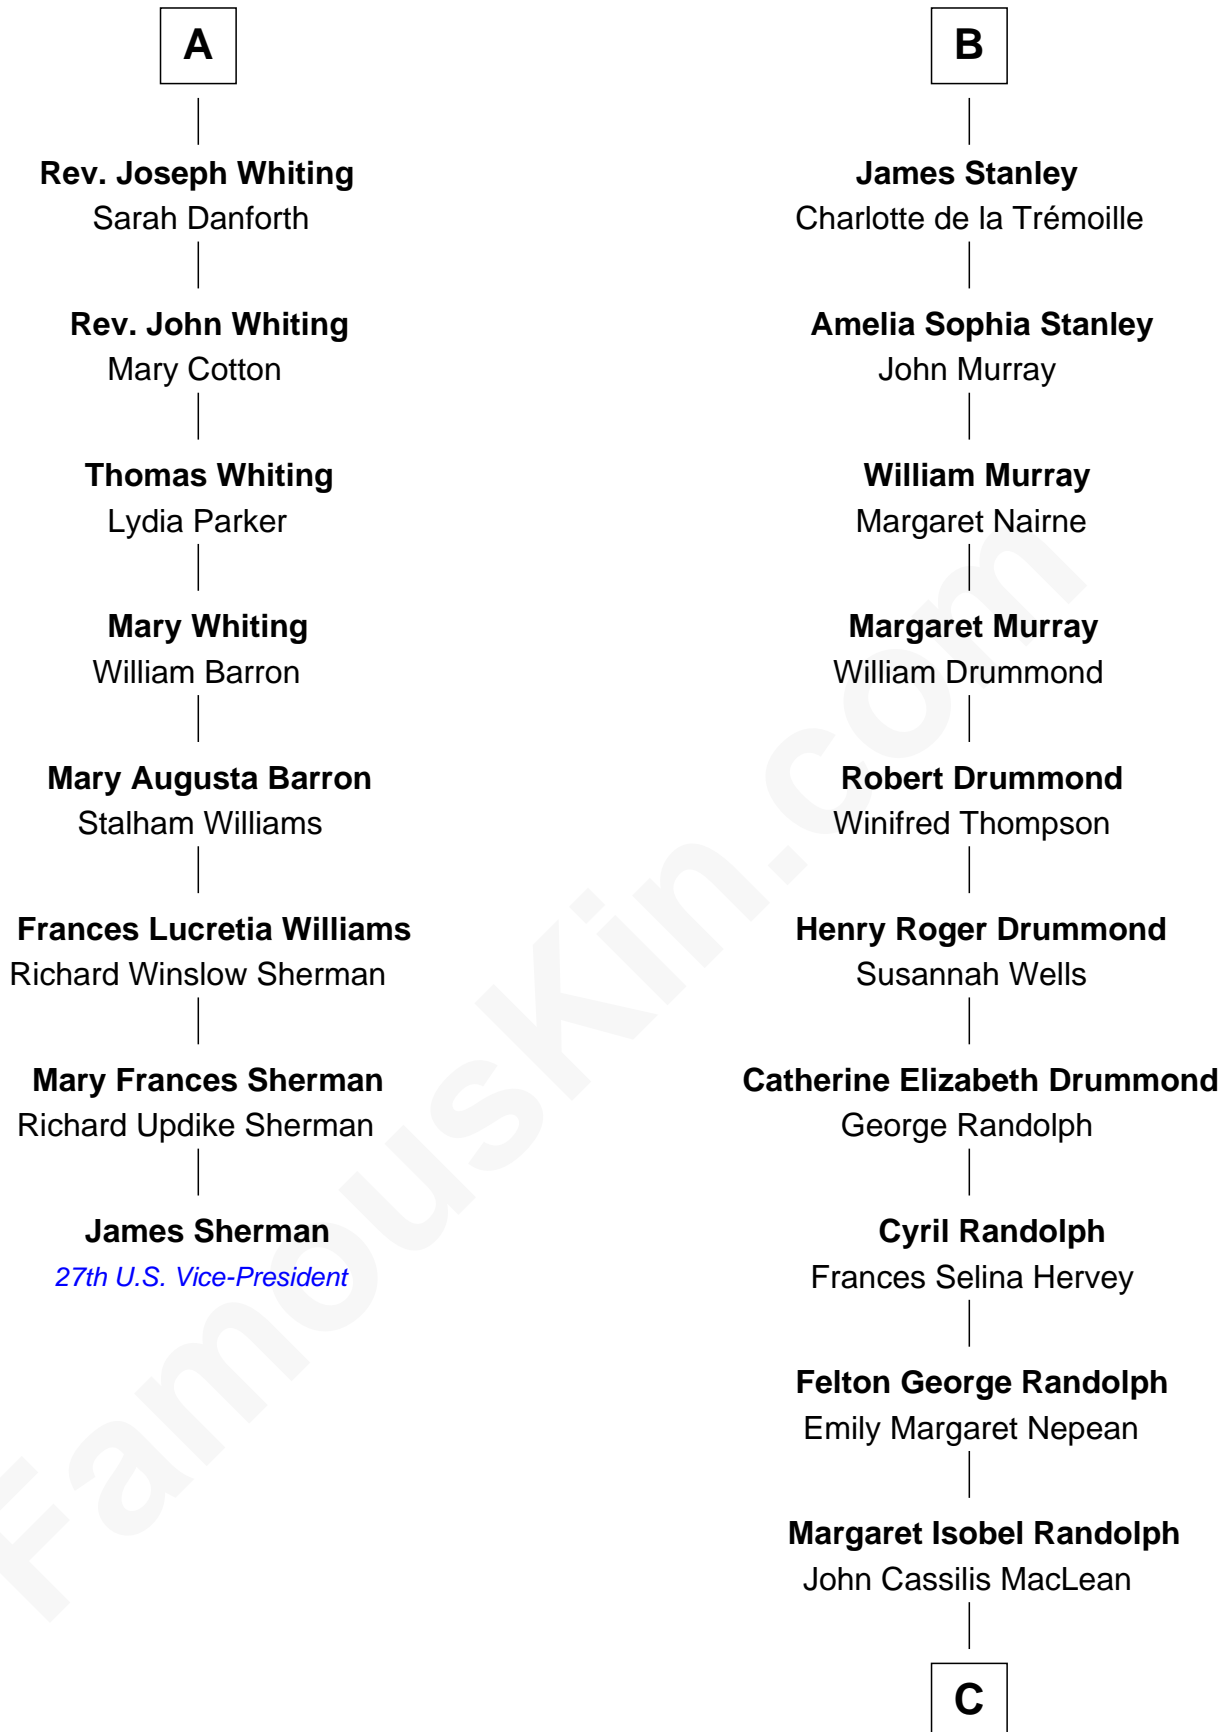

FamousKin.com Relationship Chart of

James Sherman

27th U.S. Vice-President

14th cousin 4 times removed of

Hugh Grant

Movie Actor

Sir John Beauchamp

Edith Stourton

Margaret Beauchamp

Sir Oliver St. John

Sir John St. John

Alice Bradshagh

Sir John St. John

Sibyl ferch Morgan

Alexander St. John

Jane Dalison

John Beaufort

Margaret Beaufort

Edmund Tudor

Henry VII, King of England

Elizabeth of York

Mary Tudor

Sir Charles Brandon

Eleanor Brandon

Henry Clifford

Margaret Clifford

Henry Stanley

William Stanley

Elizabeth de Vere

B

C

Fynvola Susan MacLean