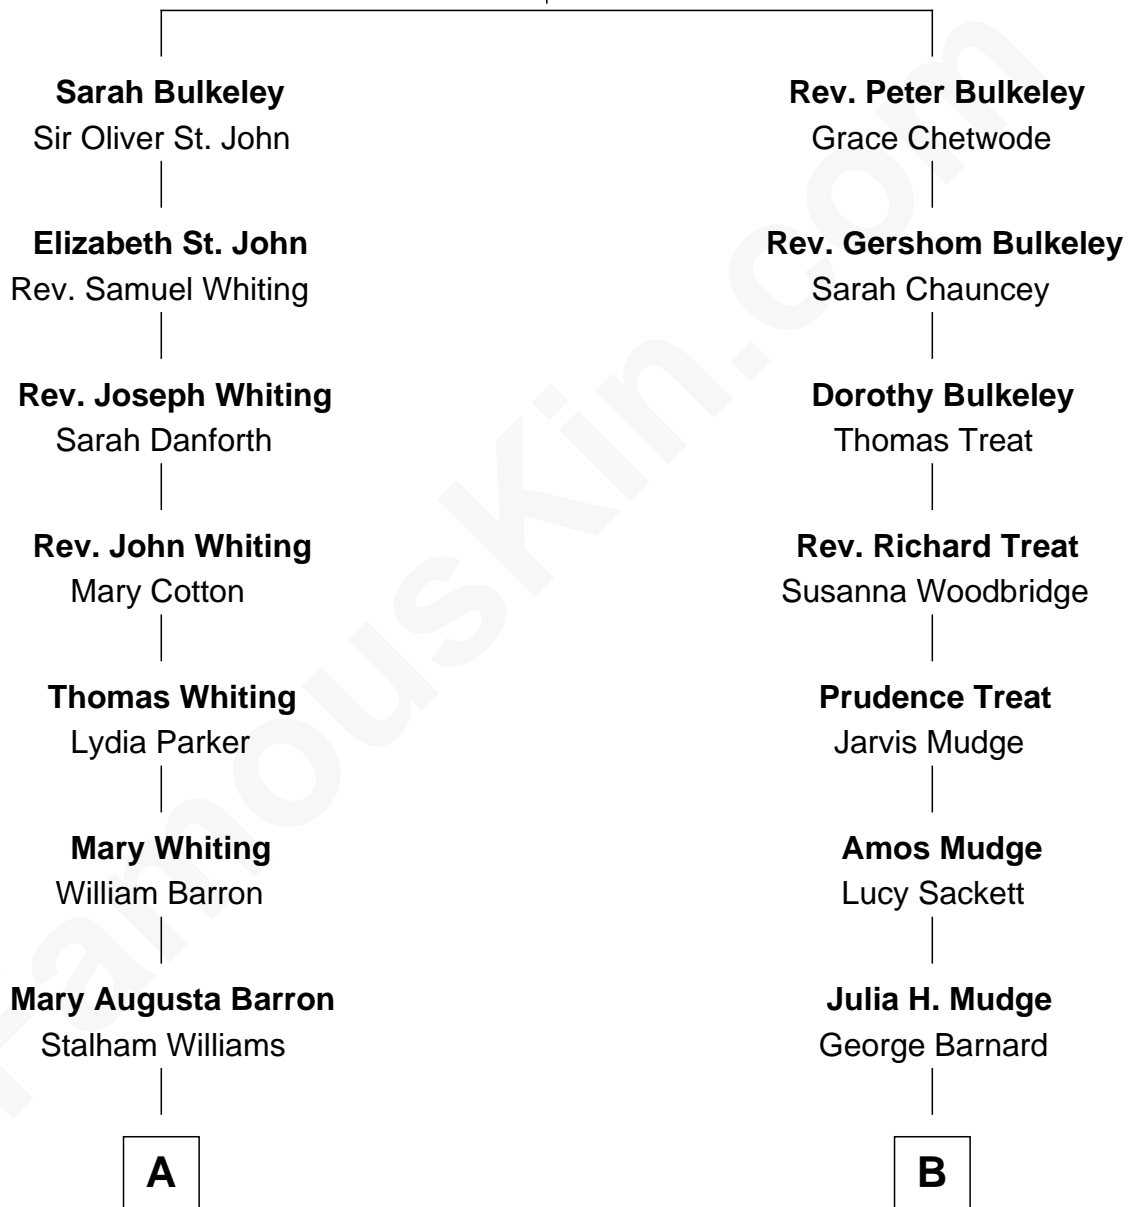

FamousKin.com Relationship Chart of

James Sherman

27th U.S. Vice-President

9th cousin 1 time removed of

Dick Clark

Radio and TV Host

Rev. Edward Bulkeley

Olive Irby

A

Frances Lucretia Williams
Richard Winslow Sherman

Mary Frances Sherman
Richard Updike Sherman

James Sherman
27th U.S. Vice-President

B

George Barnard
Jane Sophia Fuller

Charles Fuller Barnard
Anna May Aldridge