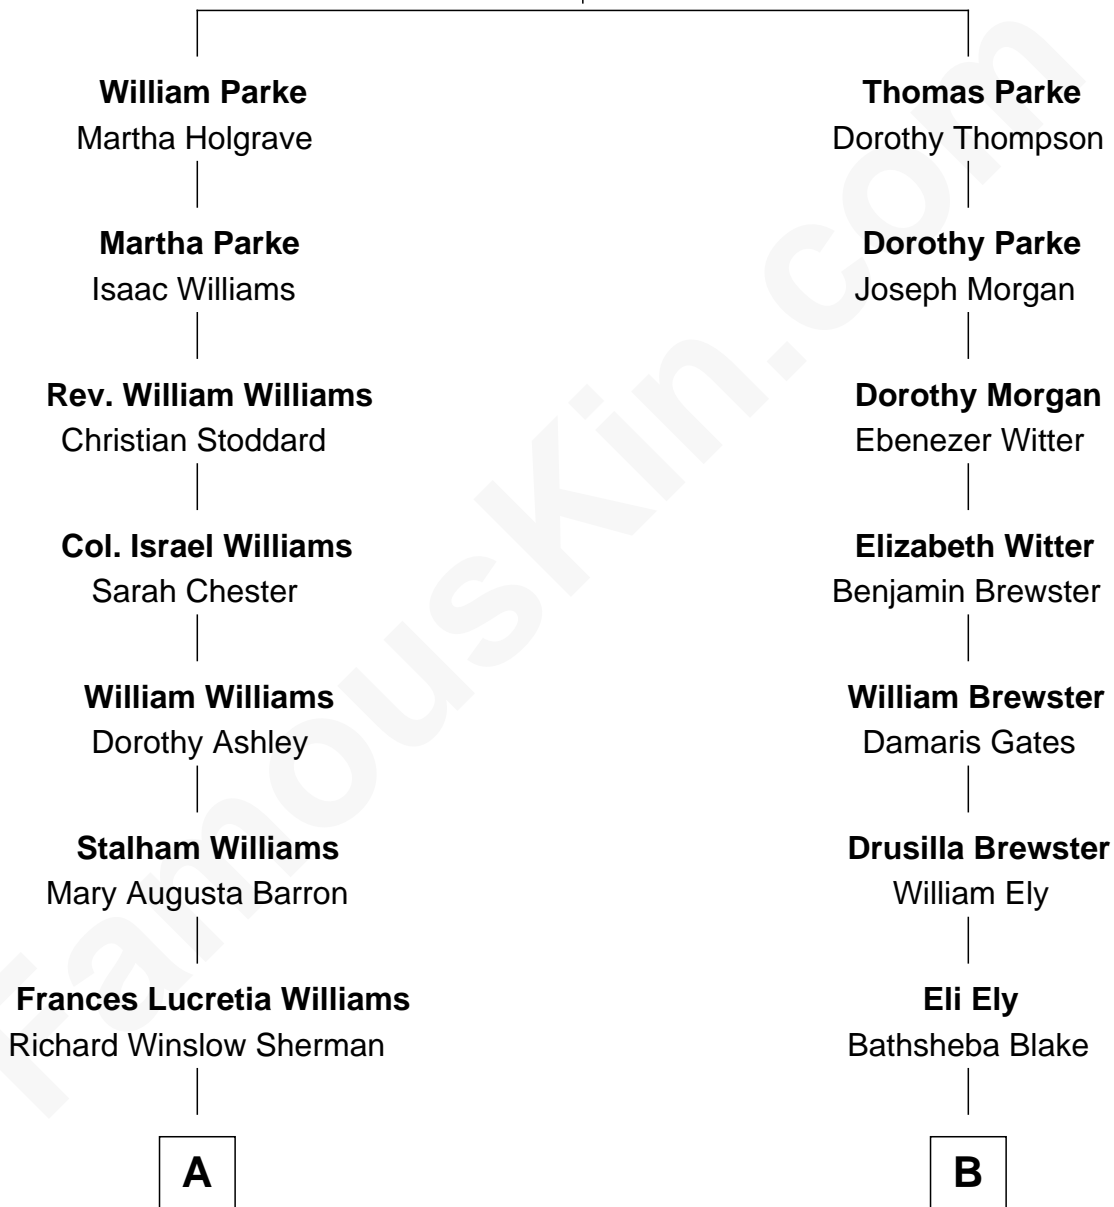

FamousKin.com Relationship Chart of

James Sherman

27th U.S. Vice-President

8th cousin 4 times removed of

Andrew Shue

TV Actor

Robert Parke
Martha Chaplin

A

Mary Frances Sherman
Richard Updike Sherman

James Sherman
27th U.S. Vice-President

B

Lucy Beckwith Ely
Charles Ingraham Cooley

Mary Jane Cooley
Giles Buckingham Willcox

Harriet Grace Brewster Willcox
Alexander Hunter Gunn

Mary Brewster Gunn
Adoniram Judson Wells

Anne Brewster Wells
James William Shue

Andrew Shue
TV Actor