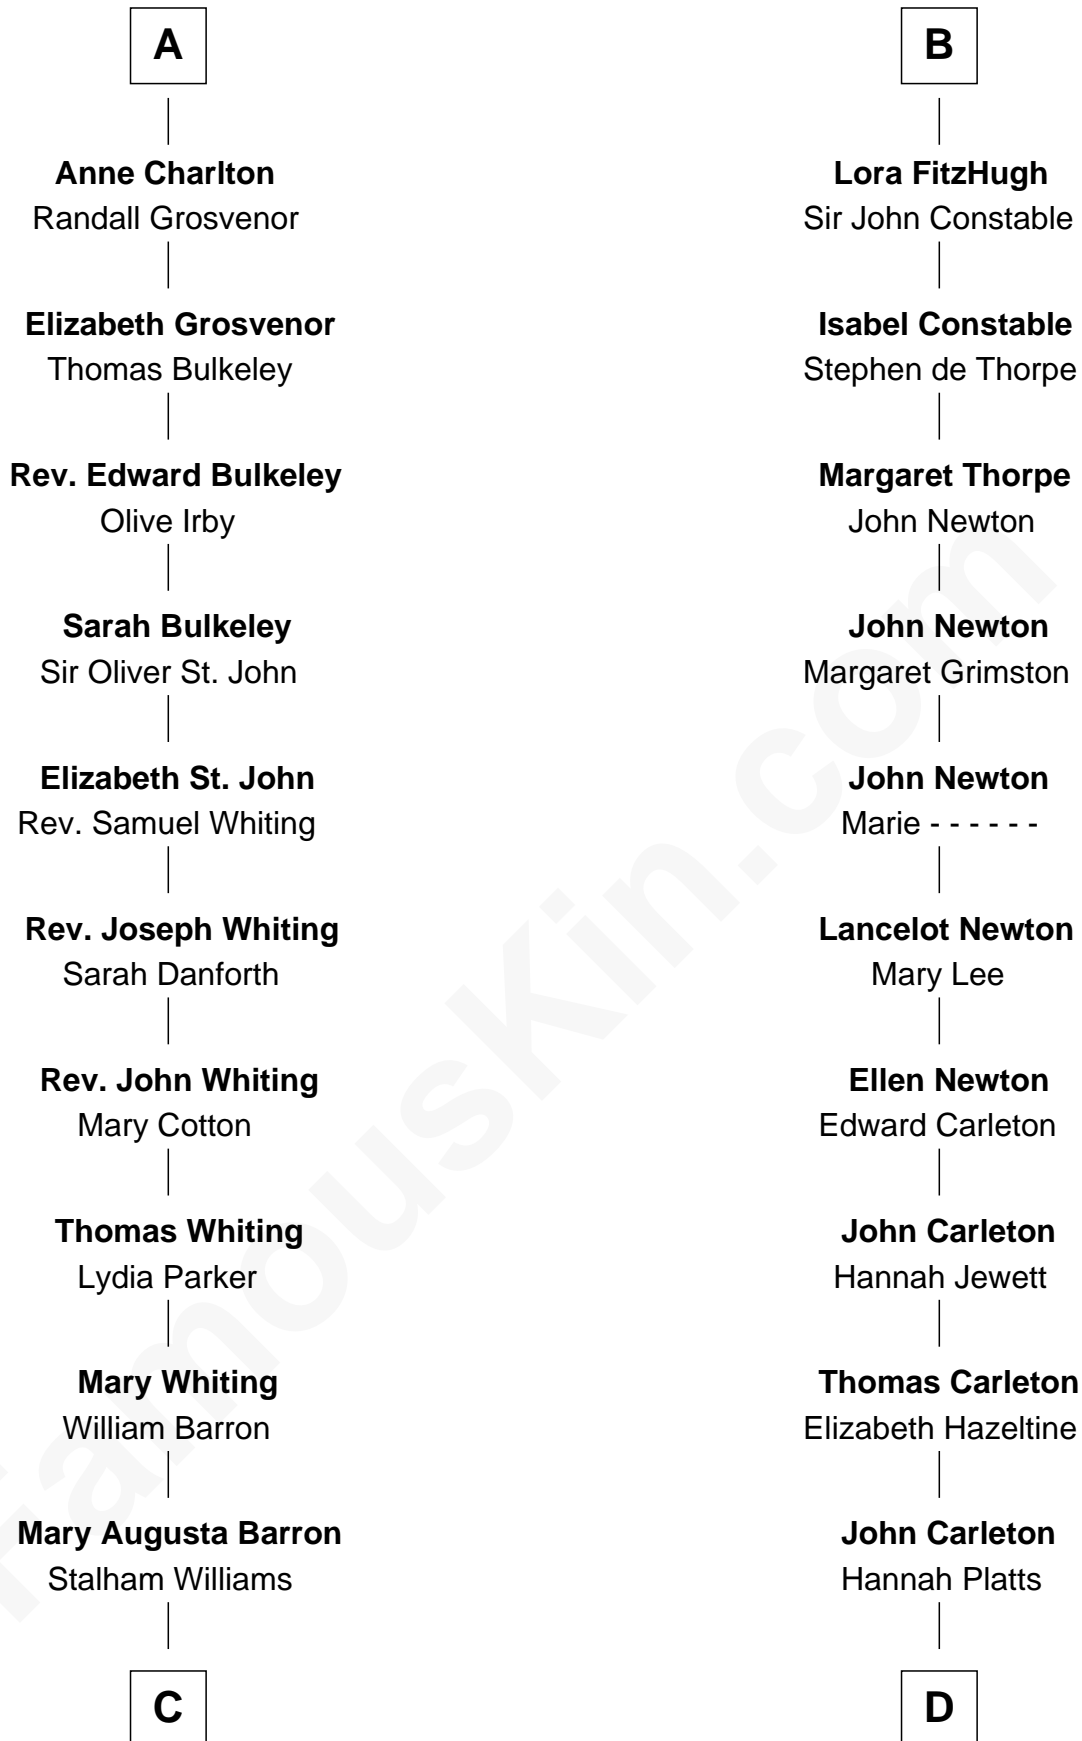

FamousKin.com Relationship Chart of

James Sherman

27th U.S. Vice-President

19th cousin 1 time removed of

Charles A. Pillsbury

Co-Founder of C.A. Pillsbury Co.

Sir Roger de Somery

Nichole d'Aubenev

C

Frances Lucretia Williams

Richard Winslow Sherman

Mary Frances Sherman

Richard Updike Sherman

James Sherman

27th U.S. Vice-President

D