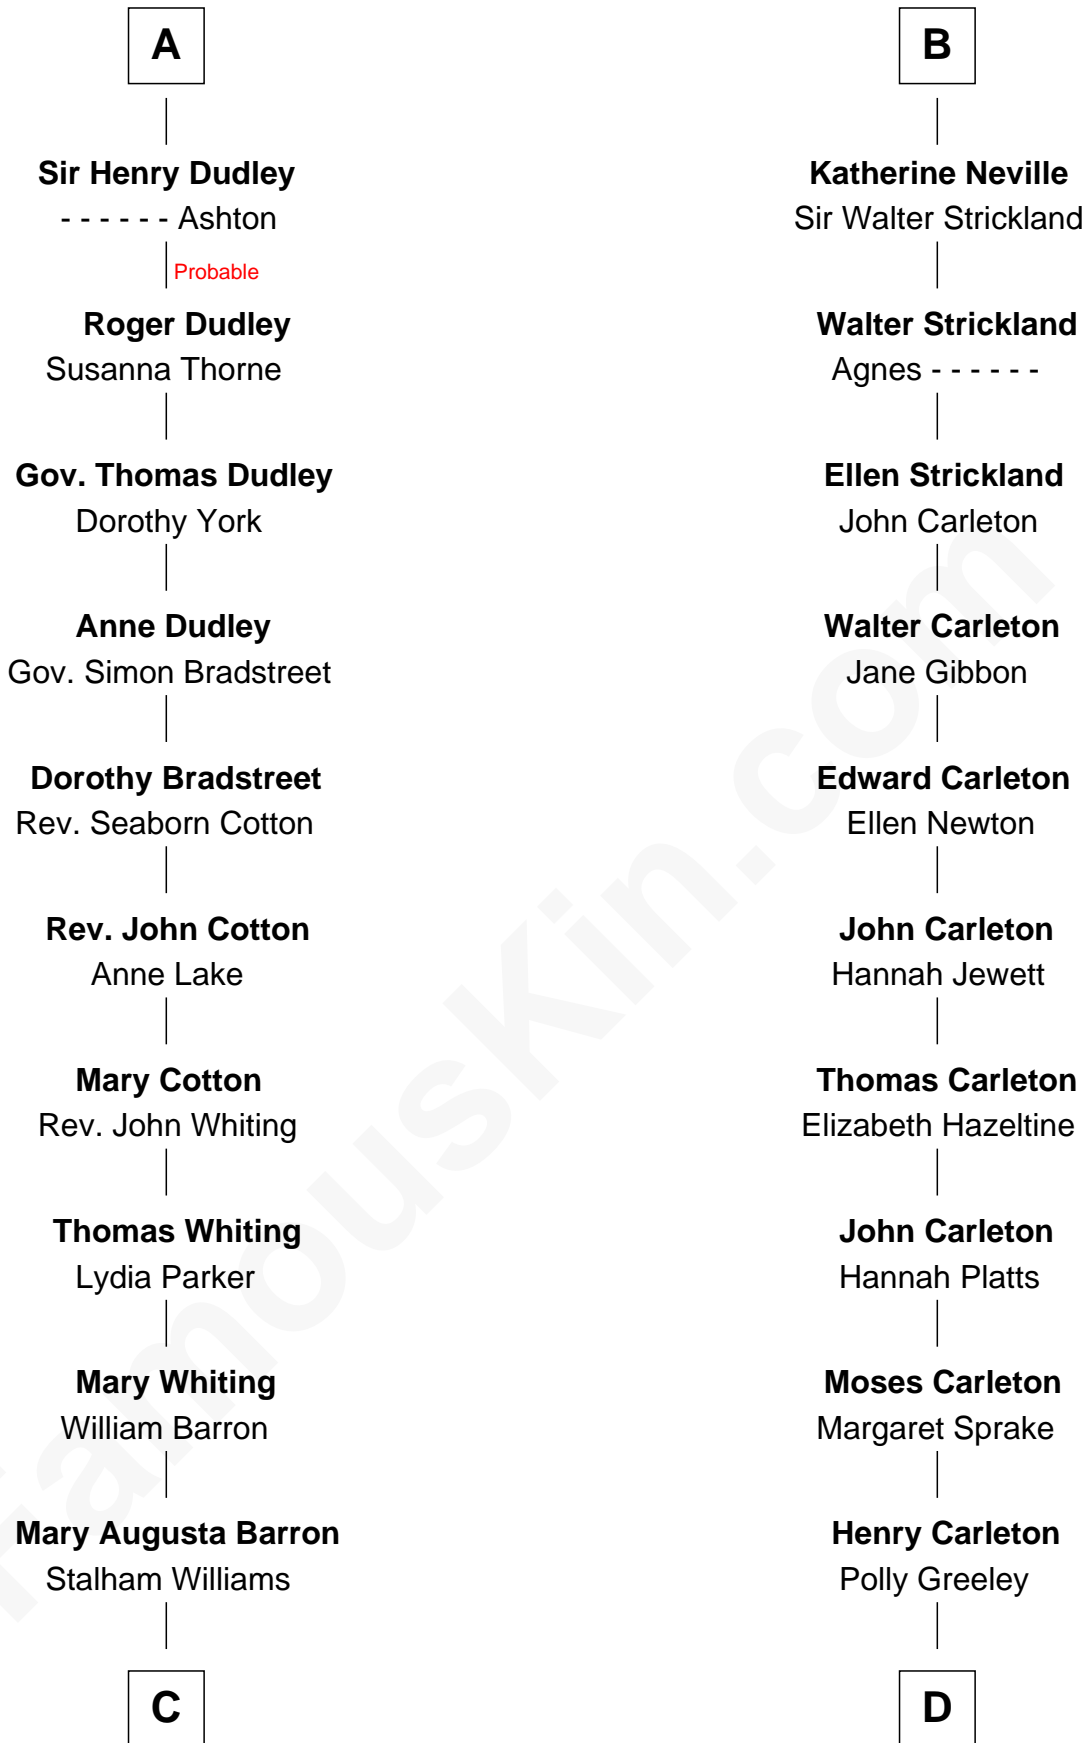

FamousKin.com Relationship Chart of

James Sherman

27th U.S. Vice-President

18th cousin 1 time removed of

Charles A. Pillsbury

Co-Founder of C.A. Pillsbury Co.

C

Frances Lucretia Williams
Richard Winslow Sherman

Mary Frances Sherman
Richard Updike Sherman

James Sherman
27th U.S. Vice-President

D

Margaret Sprague Carleton
George Alfred Pillsbury

Charles A. Pillsbury
Co-Founder of C.A. Pillsbury Co.

FamousKin.com