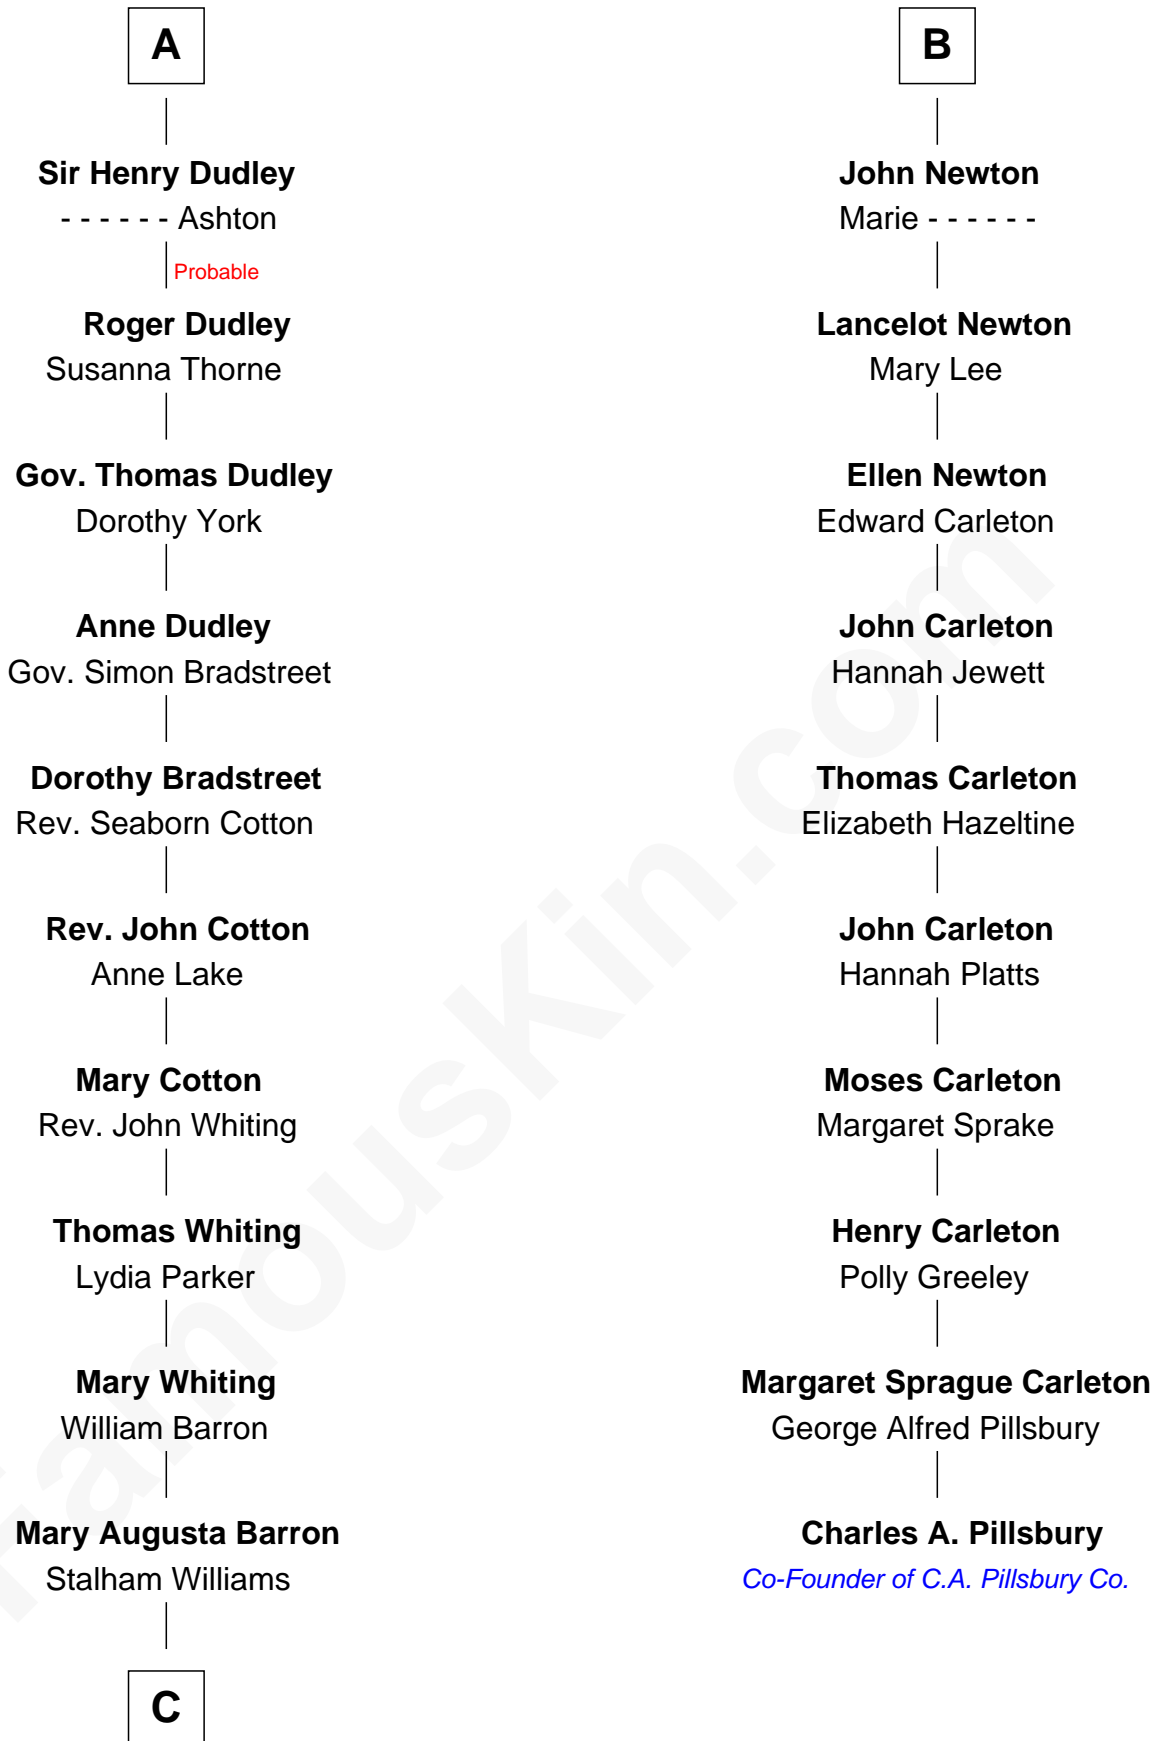

# FamousKin.com Relationship Chart of

**James Sherman**

*27th U.S. Vice-President*

16th cousin 3 times removed of

**Charles A. Pillsbury**

*Co-Founder of C.A. Pillsbury Co.*

**Edmund Fitzalan**

Alice de Warenne

**Richard Fitzalan**  
Eleanor Plantagenet

**Alice Fitzalan**  
Sir Thomas de Holand

**Eleanor Holand**  
Edward Cherleton

**Joyce Cherleton**  
Sir John Tiptoft

**Joyce Tiptoft**  
Sir Edmund Sutton

**Sir Edward Sutton**  
Cecily Willoughby

**Sir John Sutton**  
Cecily Grey

**A**

**Aline Fitzalan**  
Sir Roger le Strange

**Lucy le Strange**  
Sir William Willoughby

**Margery Willoughby**  
Sir William FitzHugh

**Lora FitzHugh**  
Sir John Constable

**Isabel Constable**  
Stephen de Thorpe

**Margaret Thorpe**  
John Newton

**John Newton**  
Margaret Grimston

**B**

**C**

—  
**Frances Lucretia Williams**

Richard Winslow Sherman

—  
**Mary Frances Sherman**