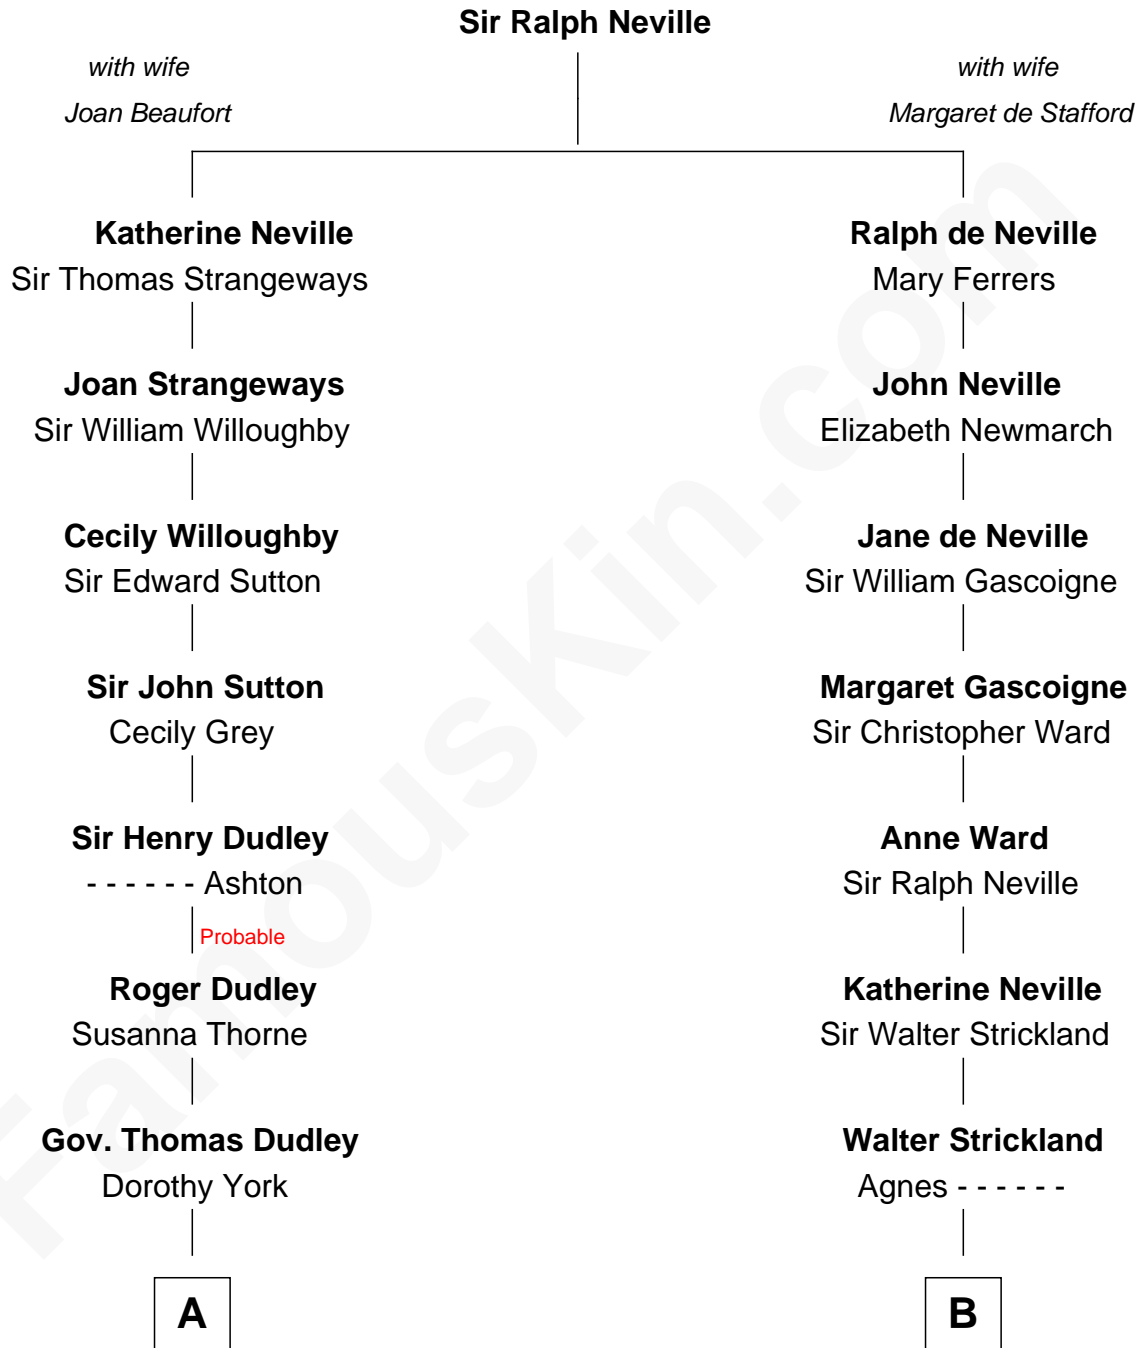

FamousKin.com Relationship Chart of

James Sherman

27th U.S. Vice-President

16th cousin of

Charles A. Pillsbury

Co-Founder of C.A. Pillsbury Co.

A

Anne Dudley
Gov. Simon Bradstreet

Dorothy Bradstreet
Rev. Seaborn Cotton

Rev. John Cotton
Anne Lake

Mary Cotton
Rev. John Whiting

Thomas Whiting
Lydia Parker

Mary Whiting
William Barron

Mary Augusta Barron
Stalham Williams

Frances Lucretia Williams
Richard Winslow Sherman

Mary Frances Sherman
Richard Updike Sherman

James Sherman
27th U.S. Vice-President

B

Ellen Strickland
John Carleton

Walter Carleton
Jane Gibbon

Edward Carleton
Ellen Newton

John Carleton
Hannah Jewett

Thomas Carleton
Elizabeth Hazeltine