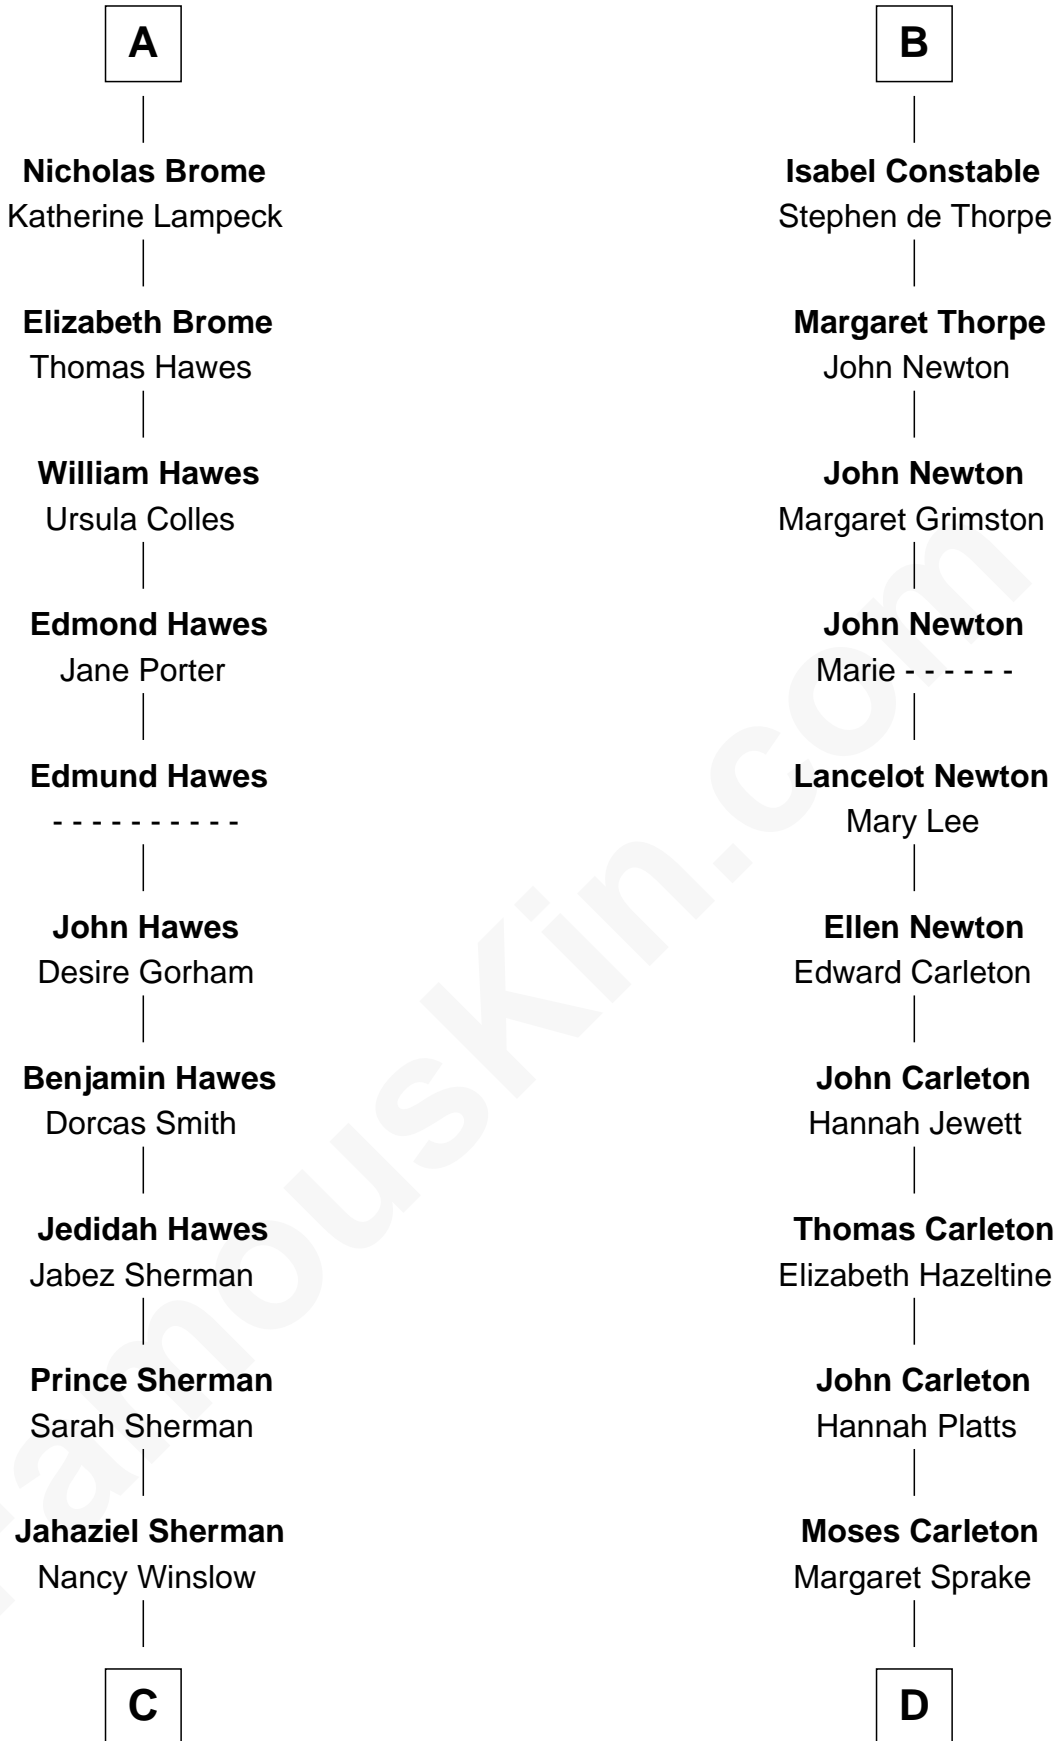

FamousKin.com Relationship Chart of

James Sherman

27th U.S. Vice-President

19th cousin of

Charles A. Pillsbury

Co-Founder of C.A. Pillsbury Co.

Sir William de Ros

Lucy FitzPiers

Eustache Fitz Ralph

Ivetta de Ros

Sir Geoffrey le Scrope

Henry Scrope

Joan - - - - -

Joan Scrope

Henry Fitzhugh

Henry FitzHugh

Elizabeth Grey

Sir William FitzHugh

Margery Willoughby

Lora FitzHugh

Sir John Constable

B

C

Richard Winslow Sherman
Frances Lucretia Williams

Mary Frances Sherman
Richard Updike Sherman

James Sherman
27th U.S. Vice-President

D

Henry Carleton
Polly Greeley

Margaret Sprague Carleton
George Alfred Pillsbury

Charles A. Pillsbury
Co-Founder of C.A. Pillsbury Co.