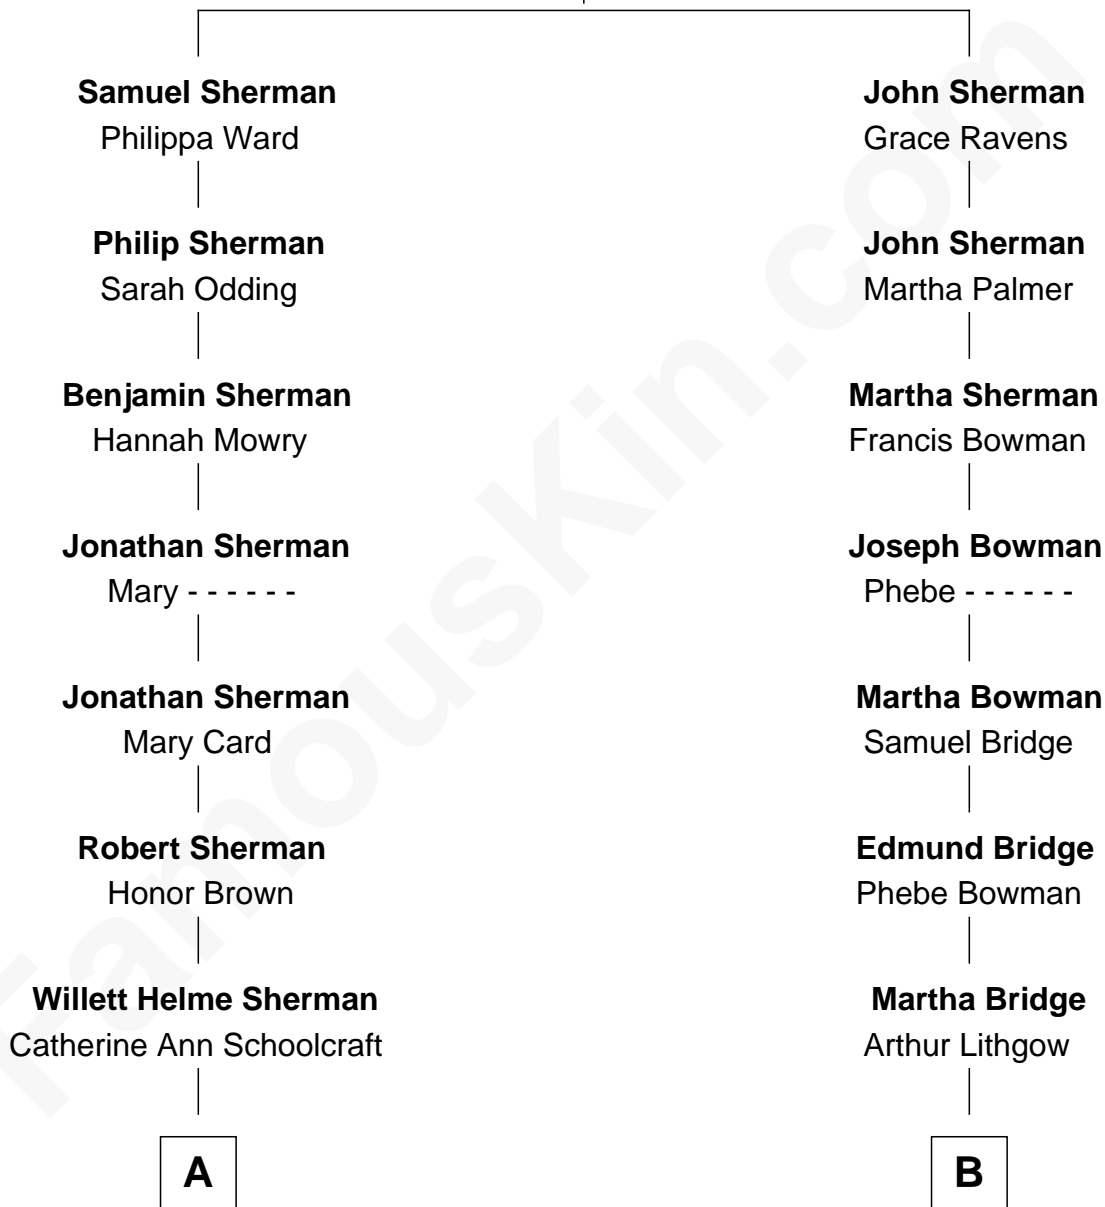

FamousKin.com Relationship Chart of

James Sherman

27th U.S. Vice-President

8th cousin 3 times removed of

John Lithgow

Stage, TV, and Movie Actor

Henry Sherman
Susan Lawrence

A

Richard Updike Sherman

Mary Frances Sherman

James Sherman

27th U.S. Vice-President

B

Arthur Lithgow

Anna Maria Pelegrin

Washington Lithgow

Ellen Prentiss Peirce

Arthur Washington Lithgow

Ina Berenice Robinson

Arthur Washington Lithgow

Sarah Jane Price

John Lithgow

Stage, TV, and Movie Actor