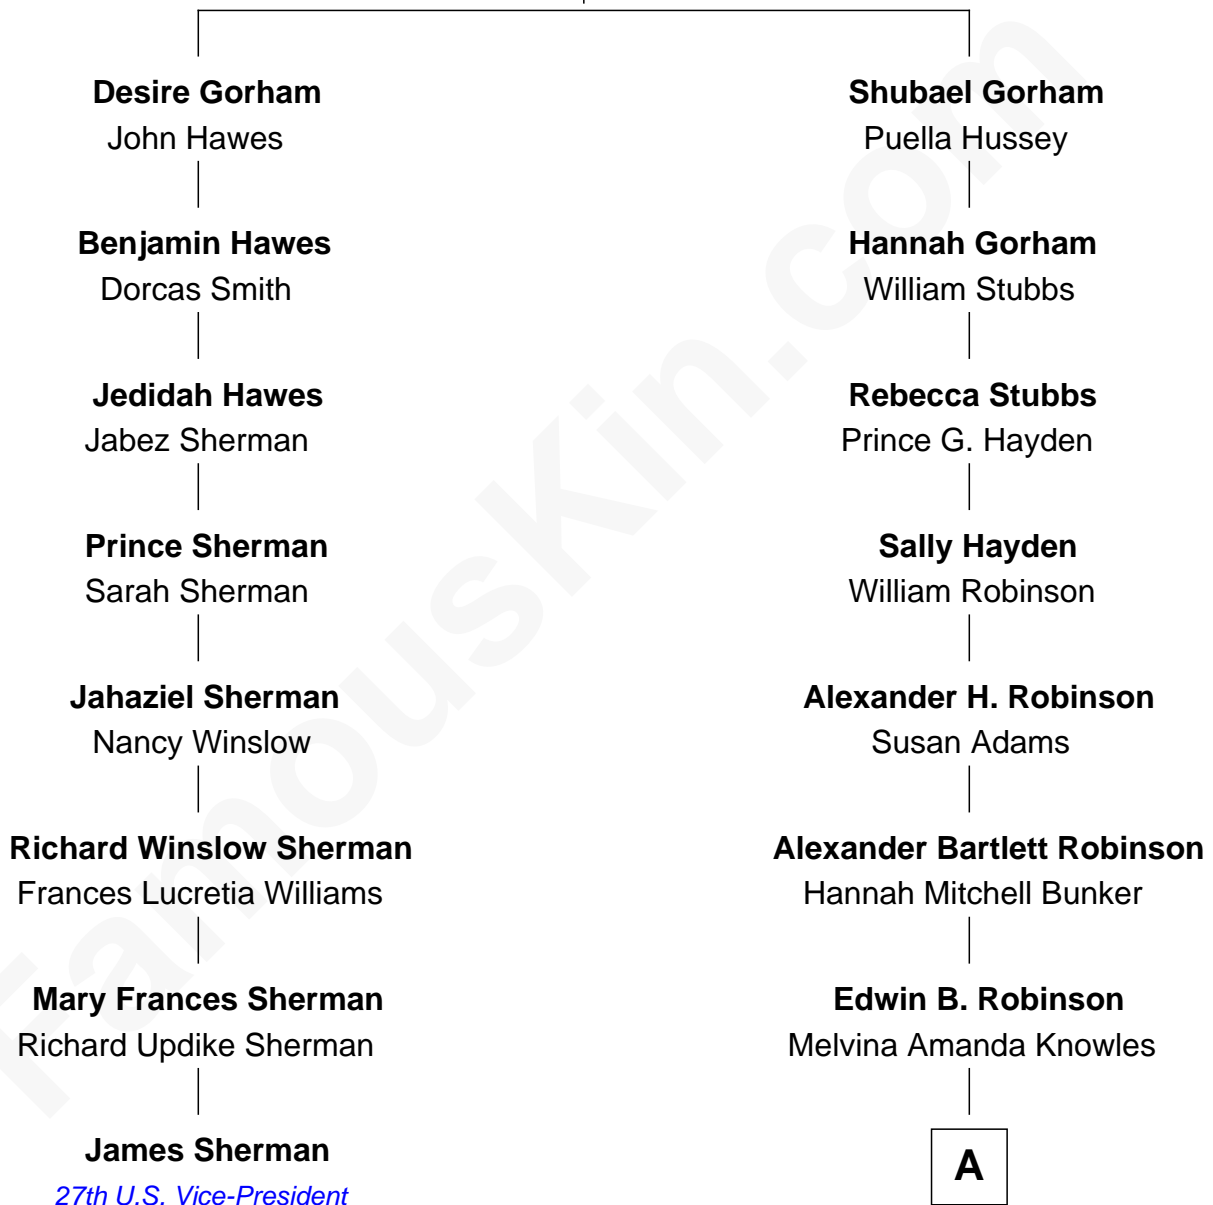

# FamousKin.com Relationship Chart of

**James Sherman**

*27th U.S. Vice-President*

7th cousin 2 times removed of

**John Lithgow**

*Stage, TV, and Movie Actor*

**John Gorham**

Desire Howland

A

**Ina Berenice Robinson**  
Arthur Washington Lithgow

**Arthur Washington Lithgow**  
Sarah Jane Price

**John Lithgow**  
*Stage, TV, and Movie Actor*