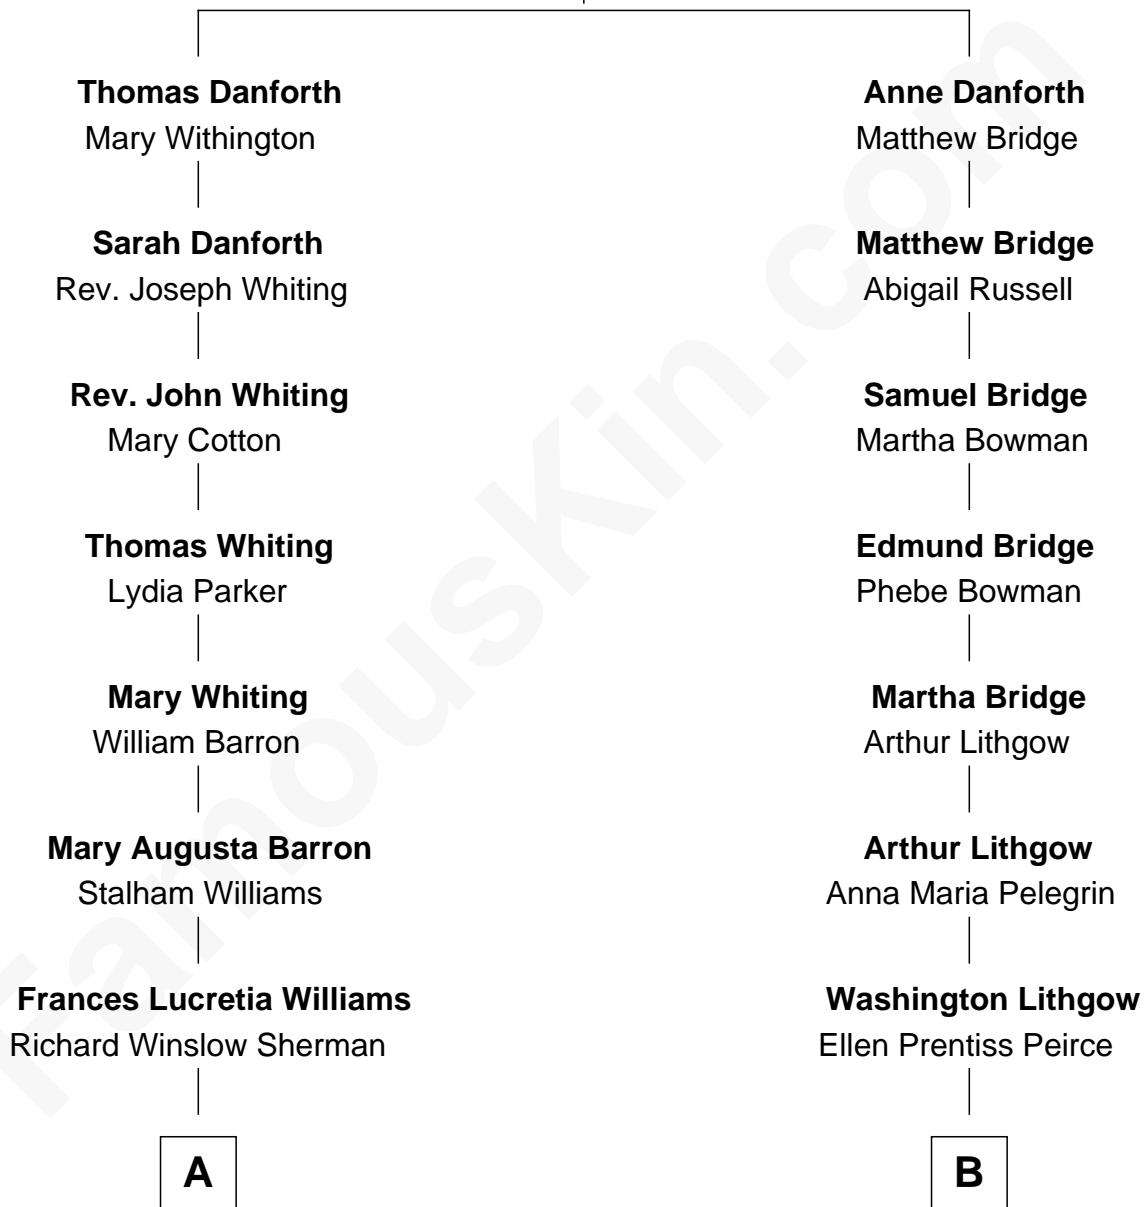

FamousKin.com Relationship Chart of

James Sherman

27th U.S. Vice-President

8th cousin 1 time removed of

John Lithgow

Stage, TV, and Movie Actor

Nicholas Danforth

Elizabeth Barber

A

Mary Frances Sherman
Richard Updike Sherman

James Sherman
27th U.S. Vice-President

B

Arthur Washington Lithgow
Ina Berenice Robinson

Arthur Washington Lithgow
Sarah Jane Price

John Lithgow
Stage, TV, and Movie Actor