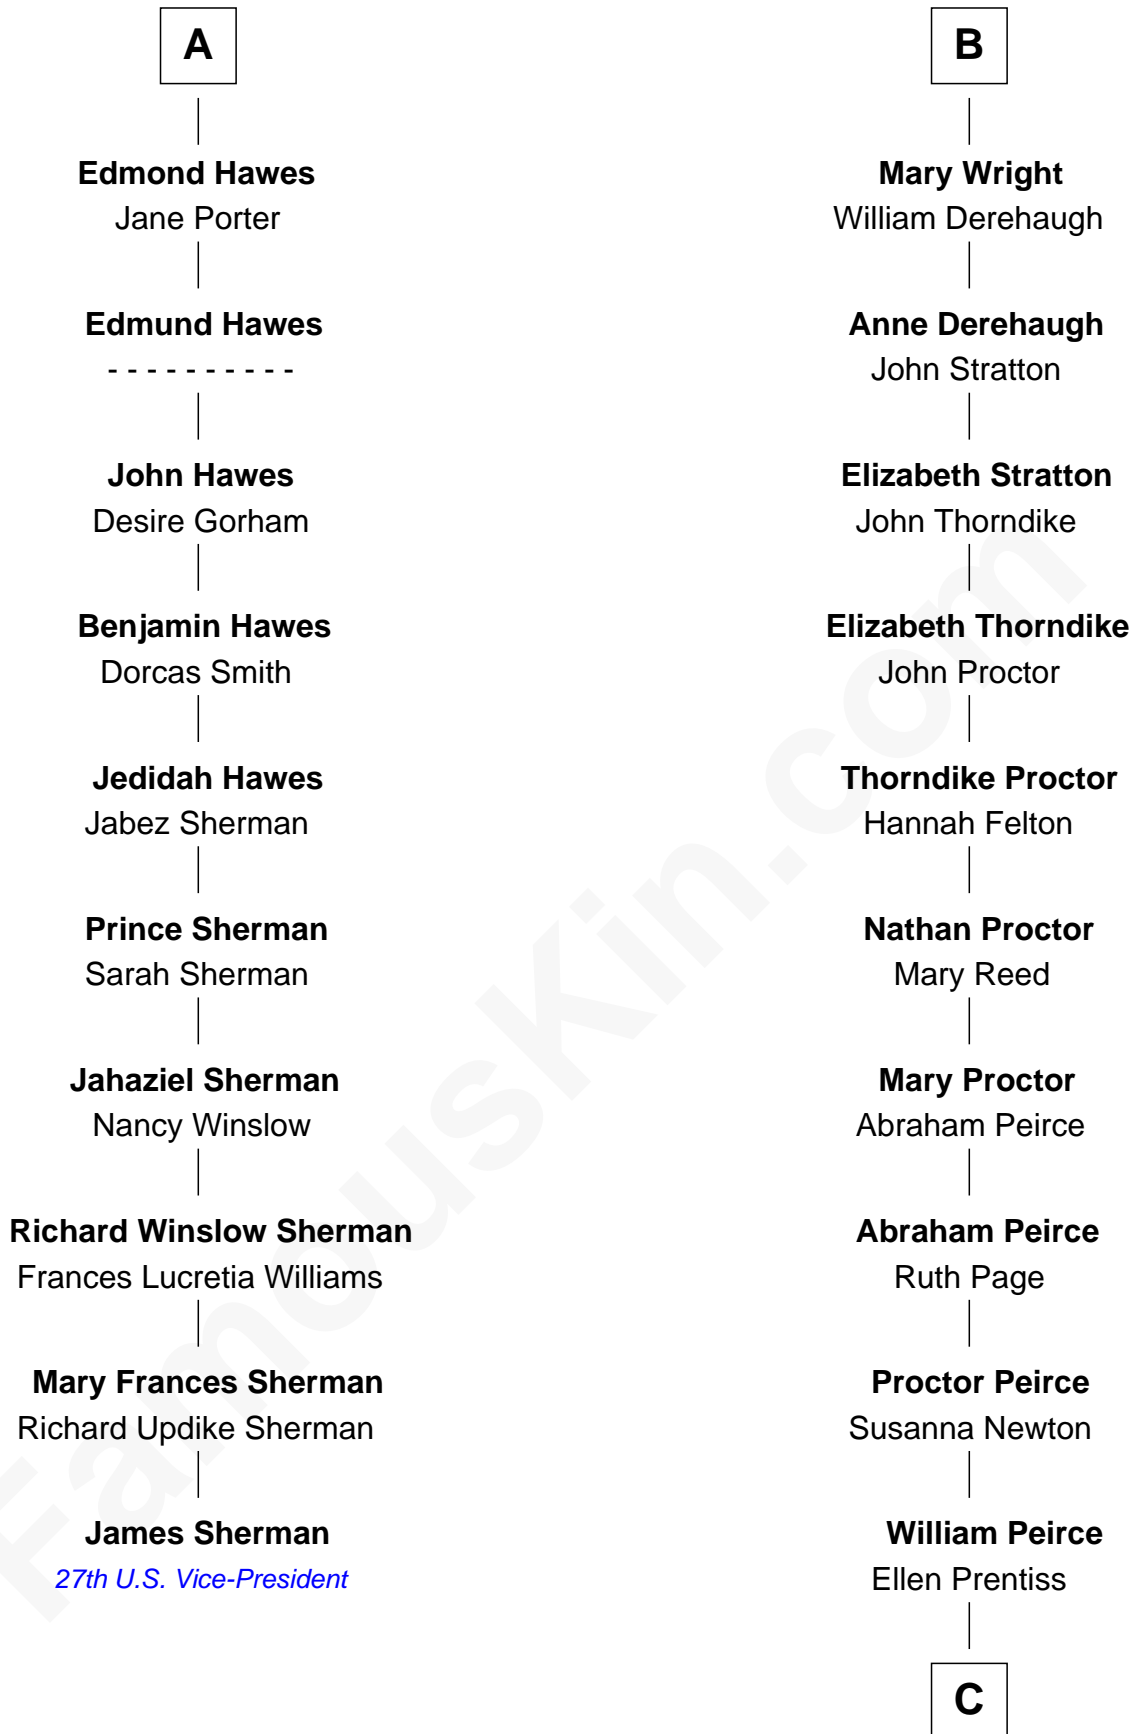

FamousKin.com Relationship Chart of

James Sherman

27th U.S. Vice-President

16th cousin 4 times removed of

John Lithgow

Stage, TV, and Movie Actor

Sir John Howard

Alice de Bois

Joan Howard
Sir Peter de Brewes

Beatrice Brewes
Sir Hugh Shirley

Sir Ralph Shirley
Joan Basset

Beatrice Shirley
John Brome

Nicholas Brome
Katherine Lampeck

Elizabeth Brome
Thomas Hawes

William Hawes
Ursula Colles

A

Sir Robert Howard
Margaret de Scales

Sir John Howard
Alice Tendring

Henry Howard
Mary Hussey

Elizabeth Howard
Henry Wentworth

Margery Wentworth
Sir William Waldegrave

Dorothy Waldegrave
Sir John Spring

Frances Spring
Edmund Wright

B

C

Ellen Prentiss Peirce

Washington Lithgow

Arthur Washington Lithgow

Ina Berenice Robinson

Arthur Washington Lithgow

Sarah Jane Price