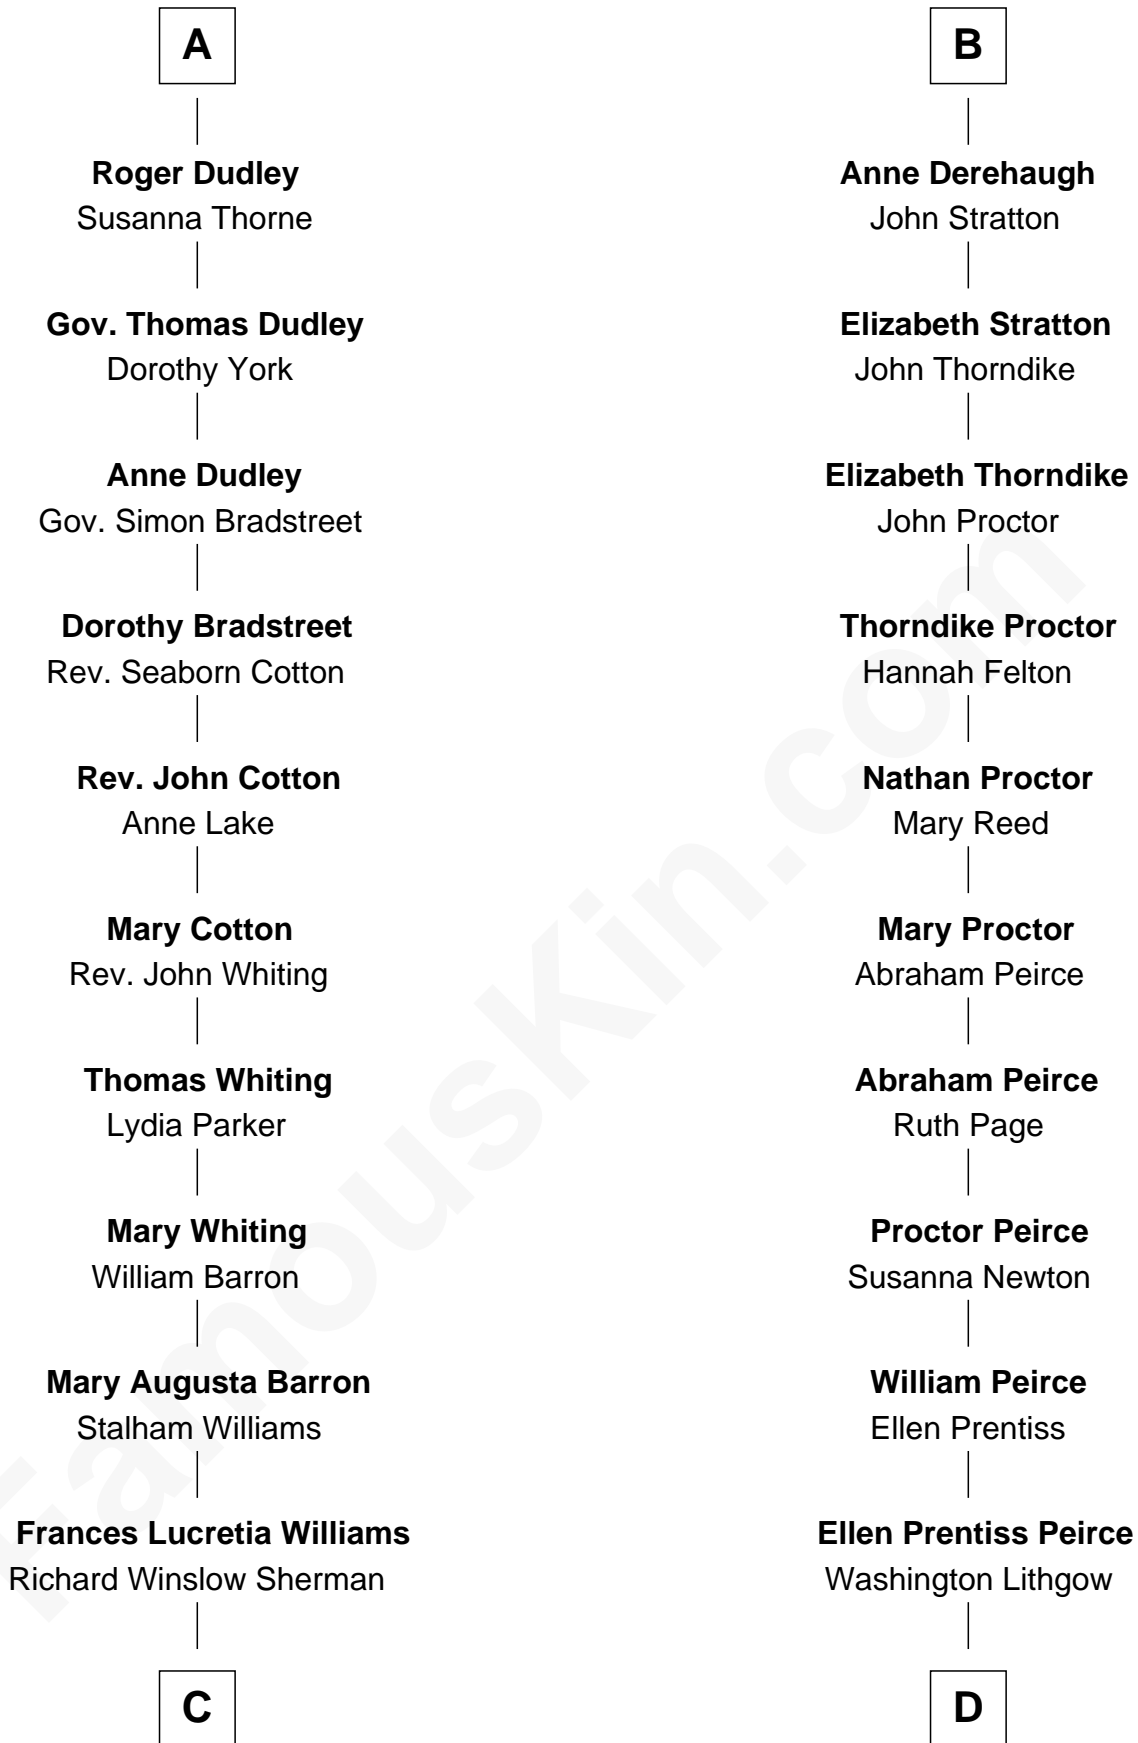

# FamousKin.com Relationship Chart of

**James Sherman**

*27th U.S. Vice-President*

18th cousin 1 time removed of

**John Lithgow**

*Stage, TV, and Movie Actor*

**Sir Philip le Despencer**

Elizabeth - - - - -

**Sir Philip le Despencer**

Elizabeth de Tibetot

**Margery Despencer**

Sir Roger Wentworth

**Henry Wentworth**

Elizabeth Howard

**Margery Wentworth**

Sir William Waldegrave

**Dorothy Waldegrave**

Sir John Spring

**Frances Spring**

Edmund Wright

**Mary Wright**

William Derehaugh

**B**

**C**

**Mary Frances Sherman**  
Richard Updike Sherman

**James Sherman**  
*27th U.S. Vice-President*

**D**

**Arthur Washington Lithgow**  
Ina Berenice Robinson

**Arthur Washington Lithgow**  
Sarah Jane Price