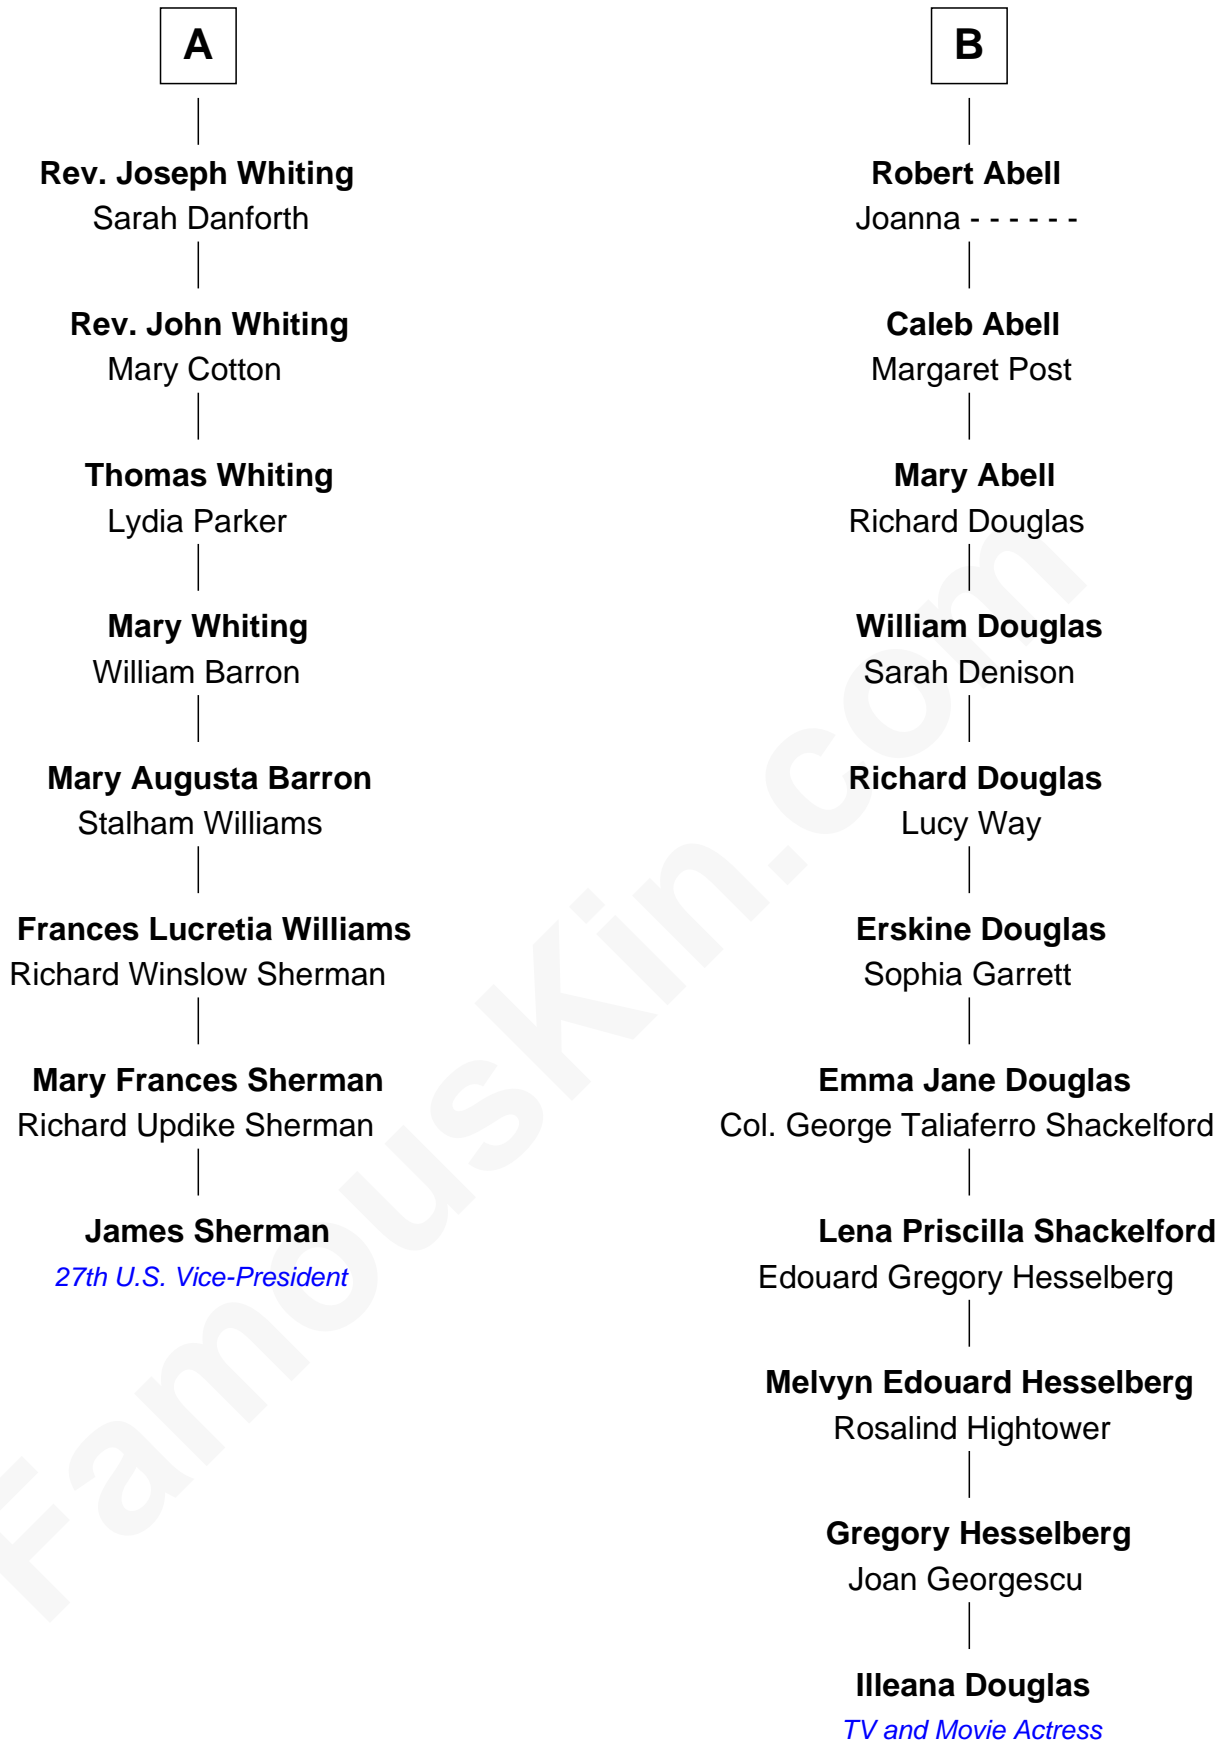

FamousKin.com Relationship Chart of

James Sherman

27th U.S. Vice-President

14th cousin 3 times removed of

Illeana Douglas

TV and Movie Actress

Sir Robert Corbet

Margaret - - - - -

Illeana Douglas photo by [Lan Bui](#) (CC BY-SA 2.0)