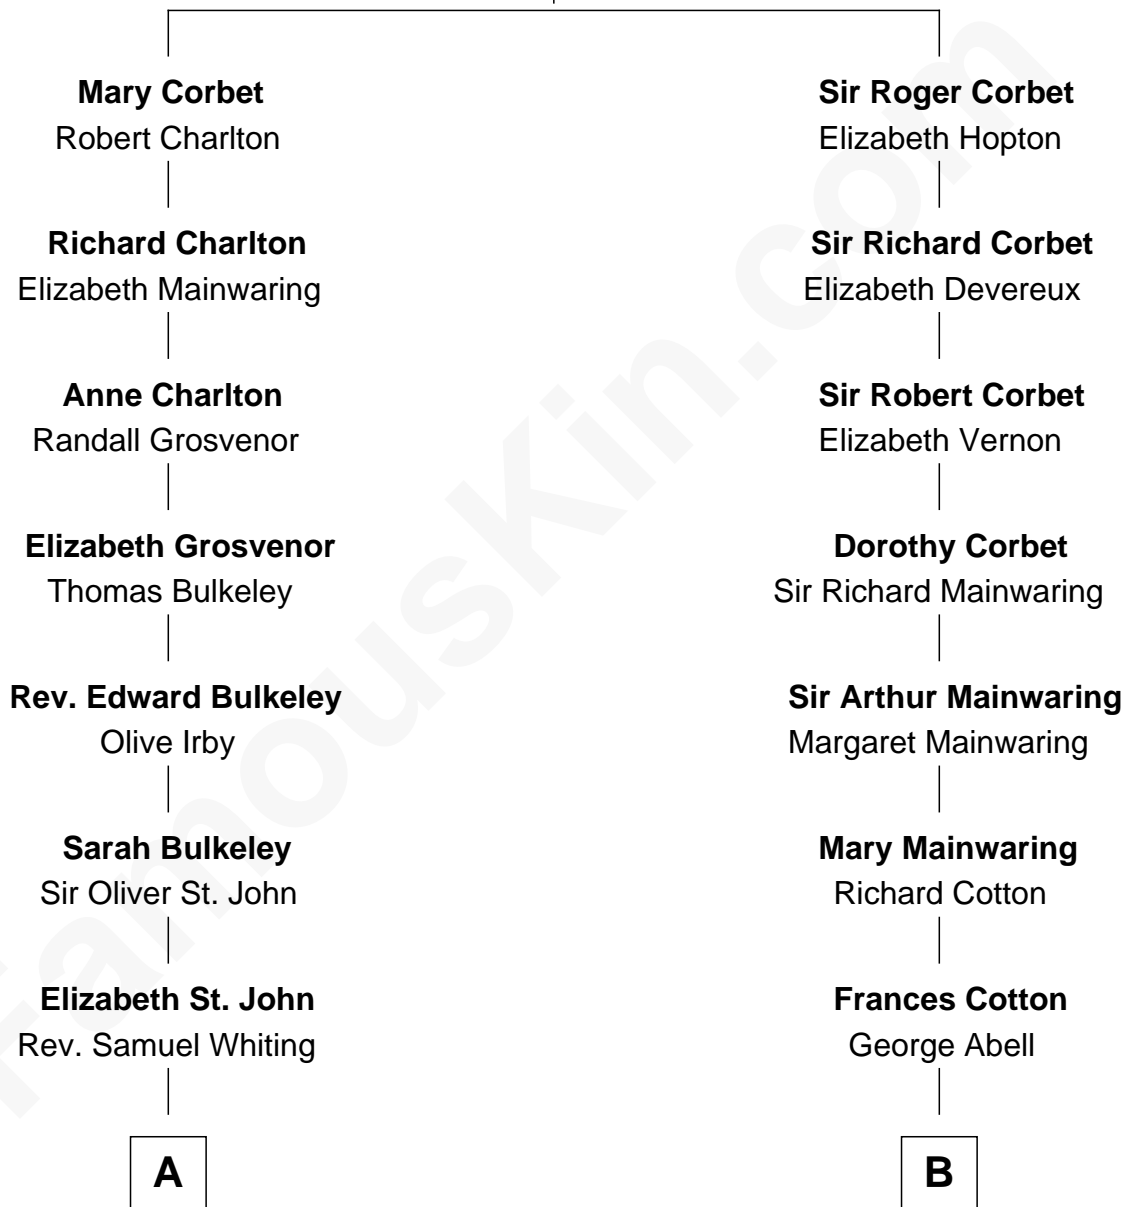

FamousKin.com Relationship Chart of

James Sherman

27th U.S. Vice-President

14th cousin 3 times removed of

Illeana Douglas

TV and Movie Actress

Sir Robert Corbet

Margaret - - - - -

Illeana Douglas photo by [Lan Bui](#) (CC BY-SA 2.0)