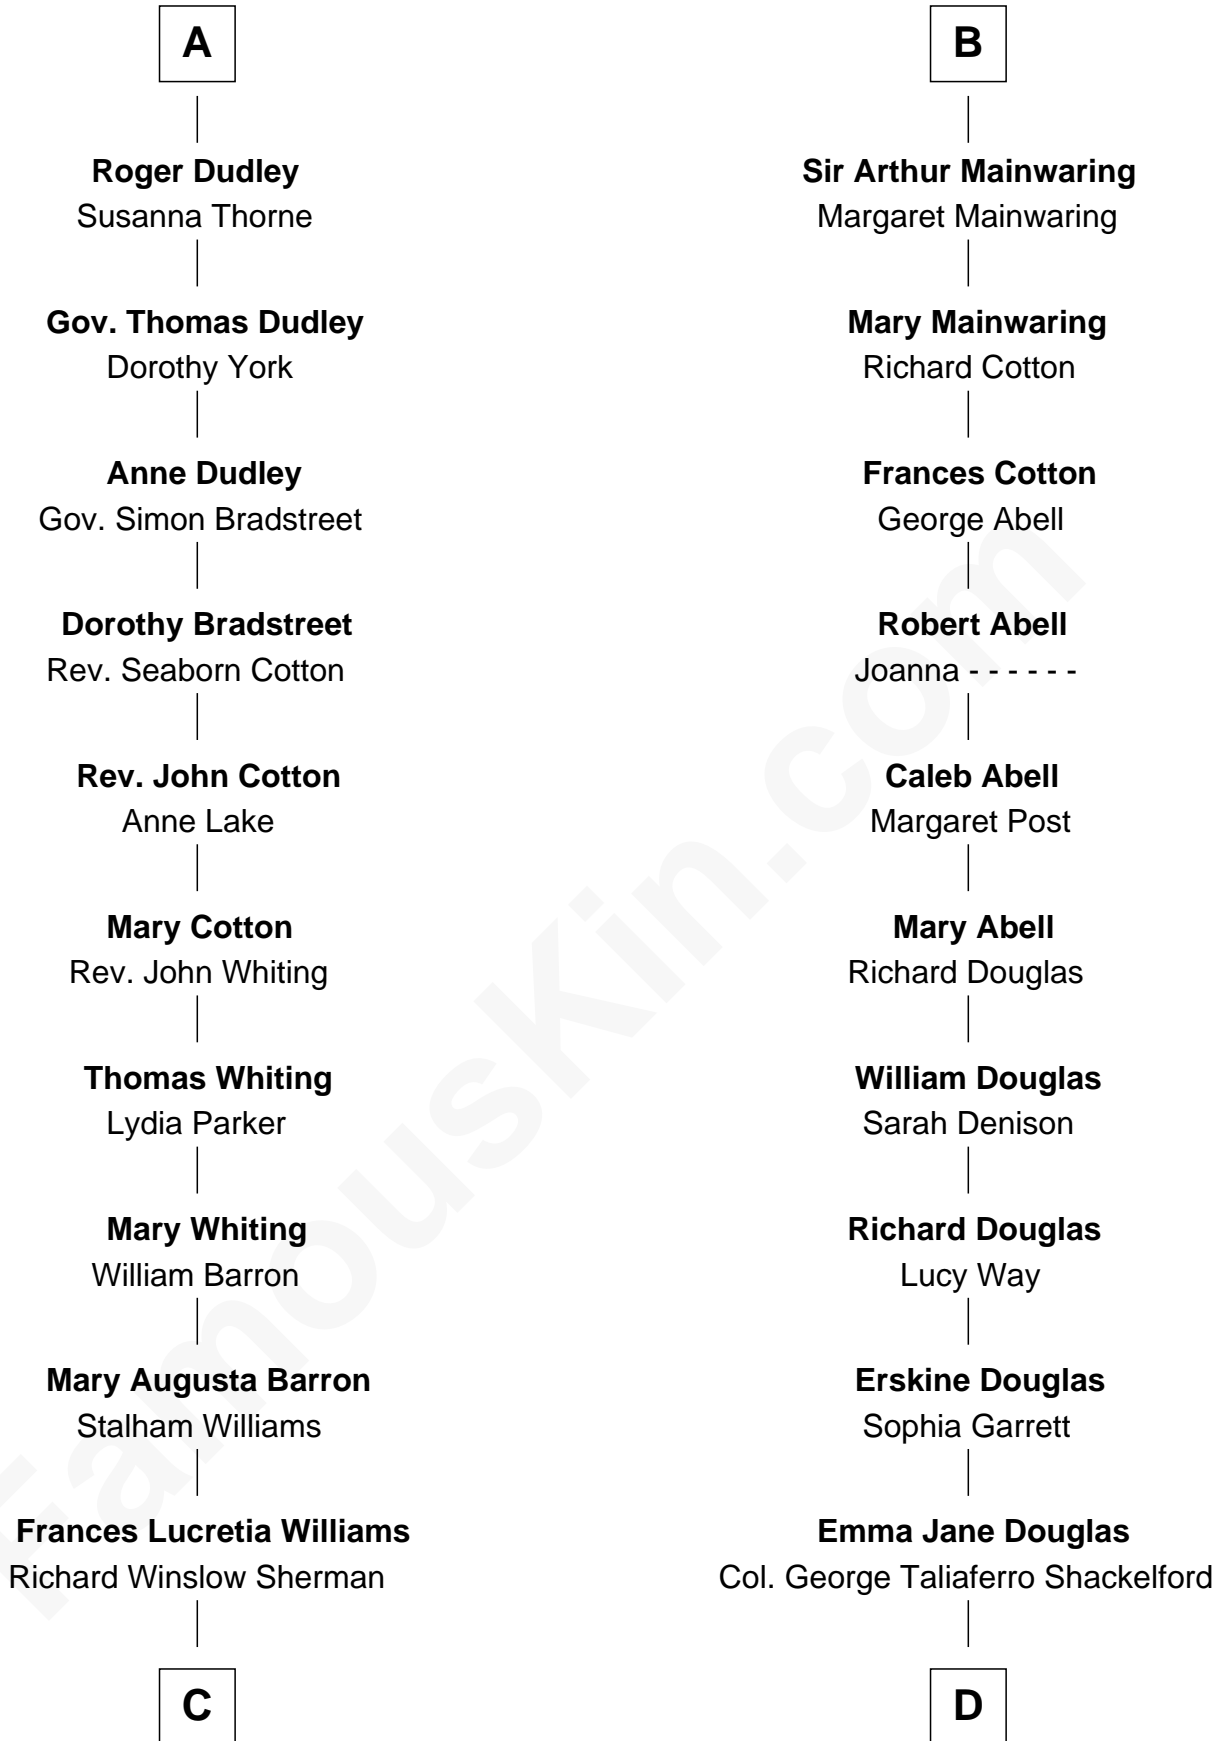

FamousKin.com Relationship Chart of

James Sherman

27th U.S. Vice-President

18th cousin 2 times removed of

Illeana Douglas

TV and Movie Actress

C

Mary Frances Sherman
Richard Updike Sherman

James Sherman
27th U.S. Vice-President

D

Lena Priscilla Shackelford
Edouard Gregory Hesselberg

Melvyn Edouard Hesselberg
Rosalind Hightower

Gregory Hesselberg
Joan Georgescu

Illeana Douglas
TV and Movie Actress