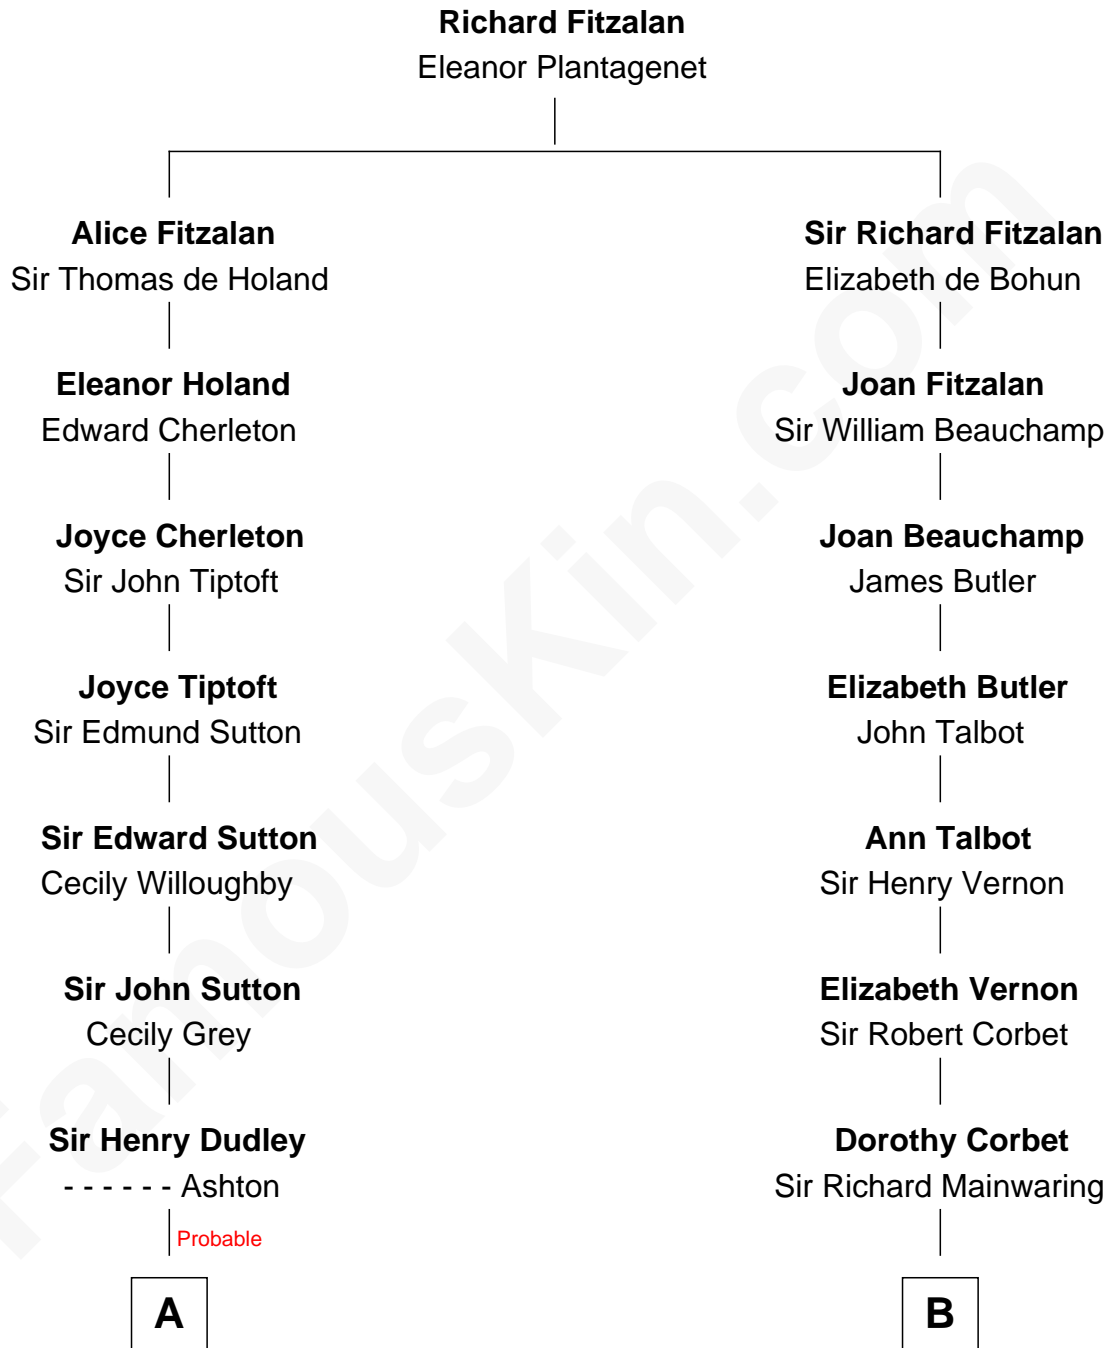

FamousKin.com Relationship Chart of

James Sherman

27th U.S. Vice-President

18th cousin 2 times removed of

Illeana Douglas

TV and Movie Actress

C

Mary Frances Sherman
Richard Updike Sherman

James Sherman
27th U.S. Vice-President

D

Lena Priscilla Shackelford
Edouard Gregory Hesselberg

Melvyn Edouard Hesselberg
Rosalind Hightower

Gregory Hesselberg
Joan Georgescu

Illeana Douglas
TV and Movie Actress