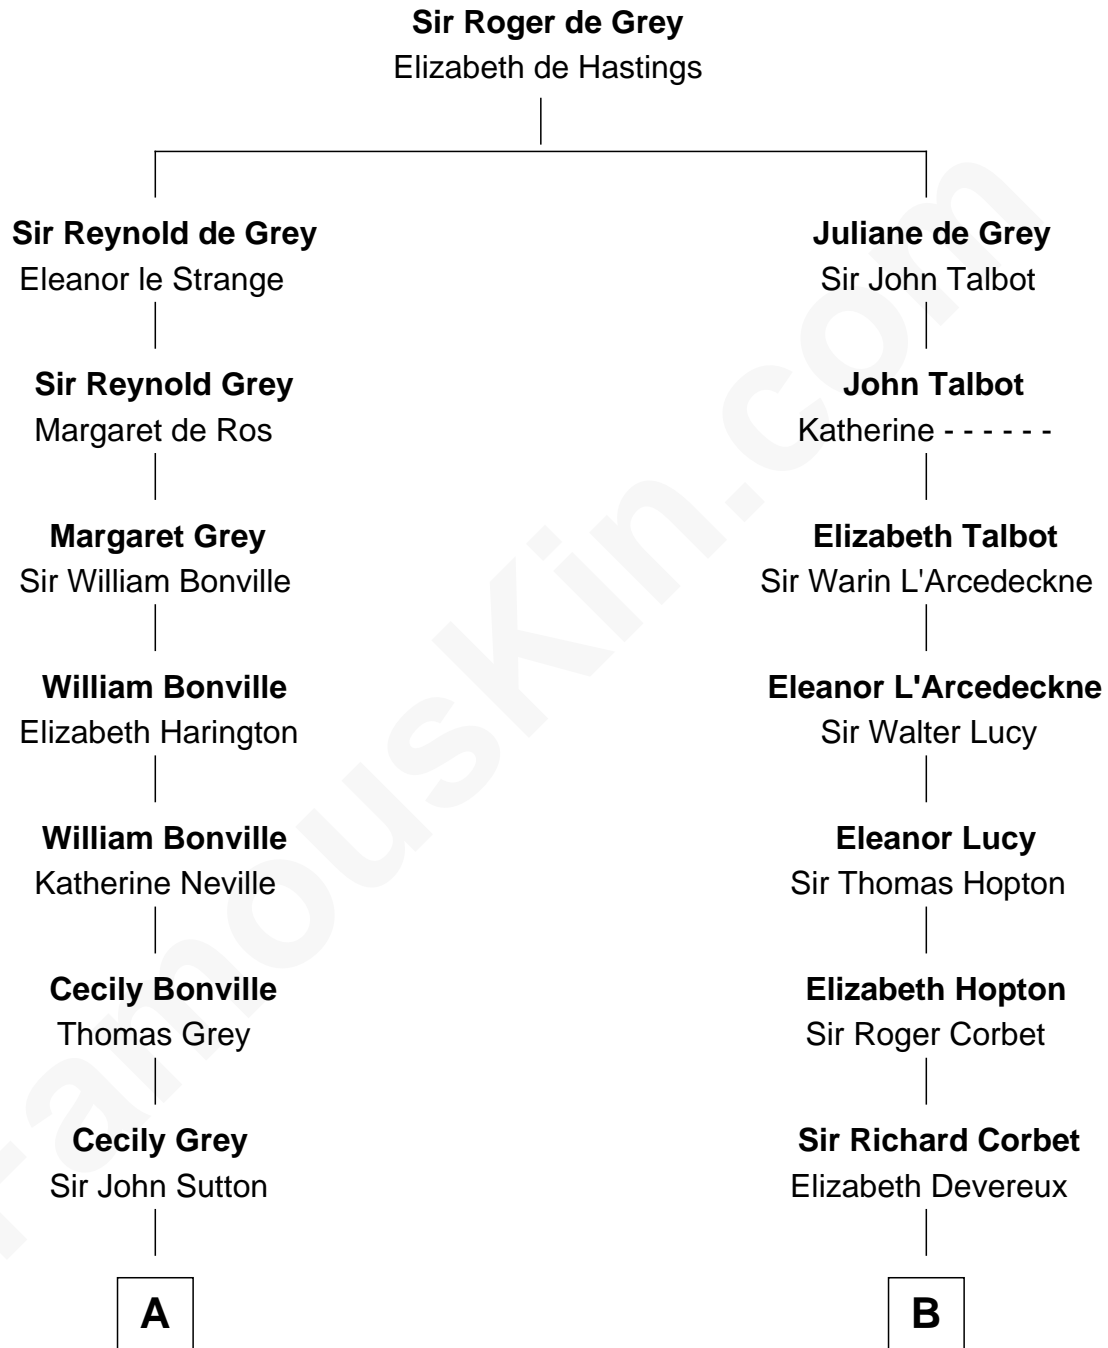

FamousKin.com Relationship Chart of

James Sherman

27th U.S. Vice-President

19th cousin 1 time removed of

Melvyn Douglas

Movie Actor

C

Frances Lucretia Williams

Richard Winslow Sherman

Mary Frances Sherman

Richard Updike Sherman

James Sherman

27th U.S. Vice-President

D

Erskine Douglas

Sophia Garrett