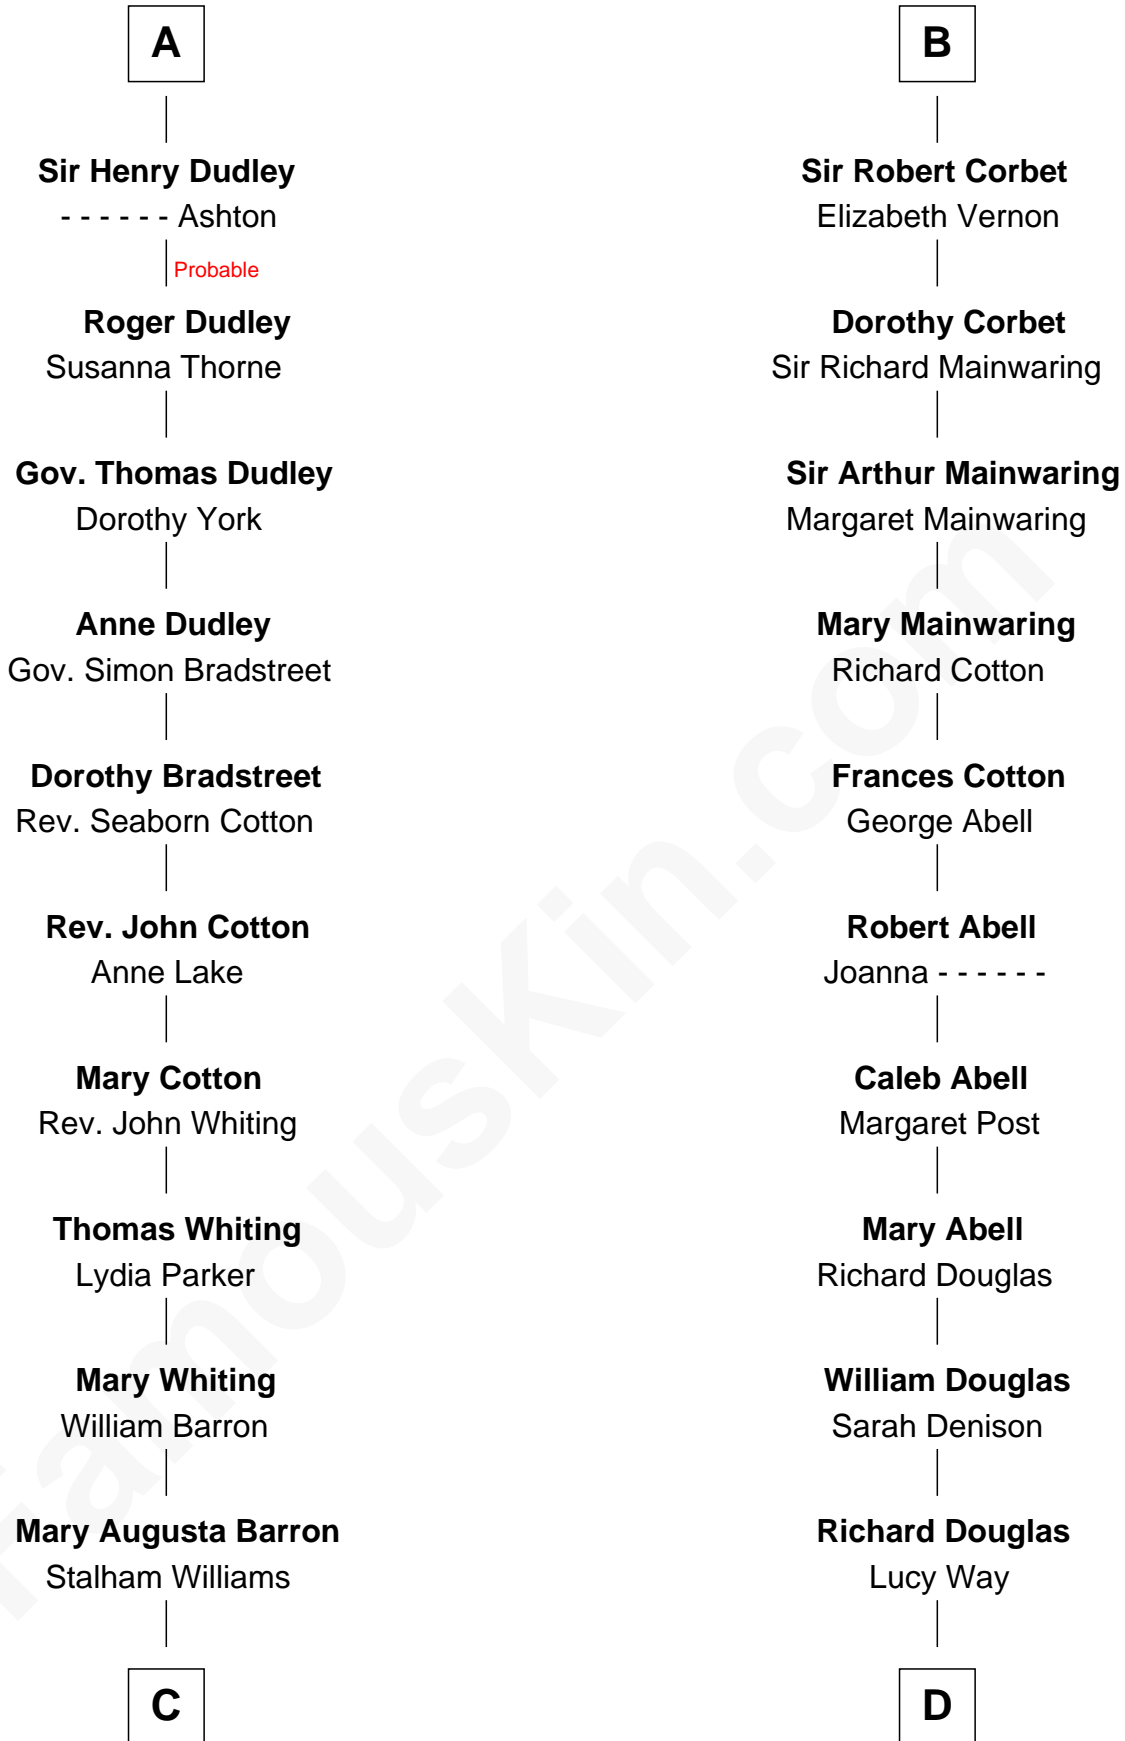

FamousKin.com Relationship Chart of

James Sherman

27th U.S. Vice-President

19th cousin 1 time removed of

Melvyn Douglas

Movie Actor

C

Frances Lucretia Williams

Richard Winslow Sherman

Mary Frances Sherman

Richard Updike Sherman

James Sherman

27th U.S. Vice-President

D

Erskine Douglas

Sophia Garrett

Emma Jane Douglas

Col. George Taliaferro Shackelford

Lena Priscilla Shackelford

Edouard Gregory Hesselberg

Melvyn Douglas

Movie Actor

FamousKin.com