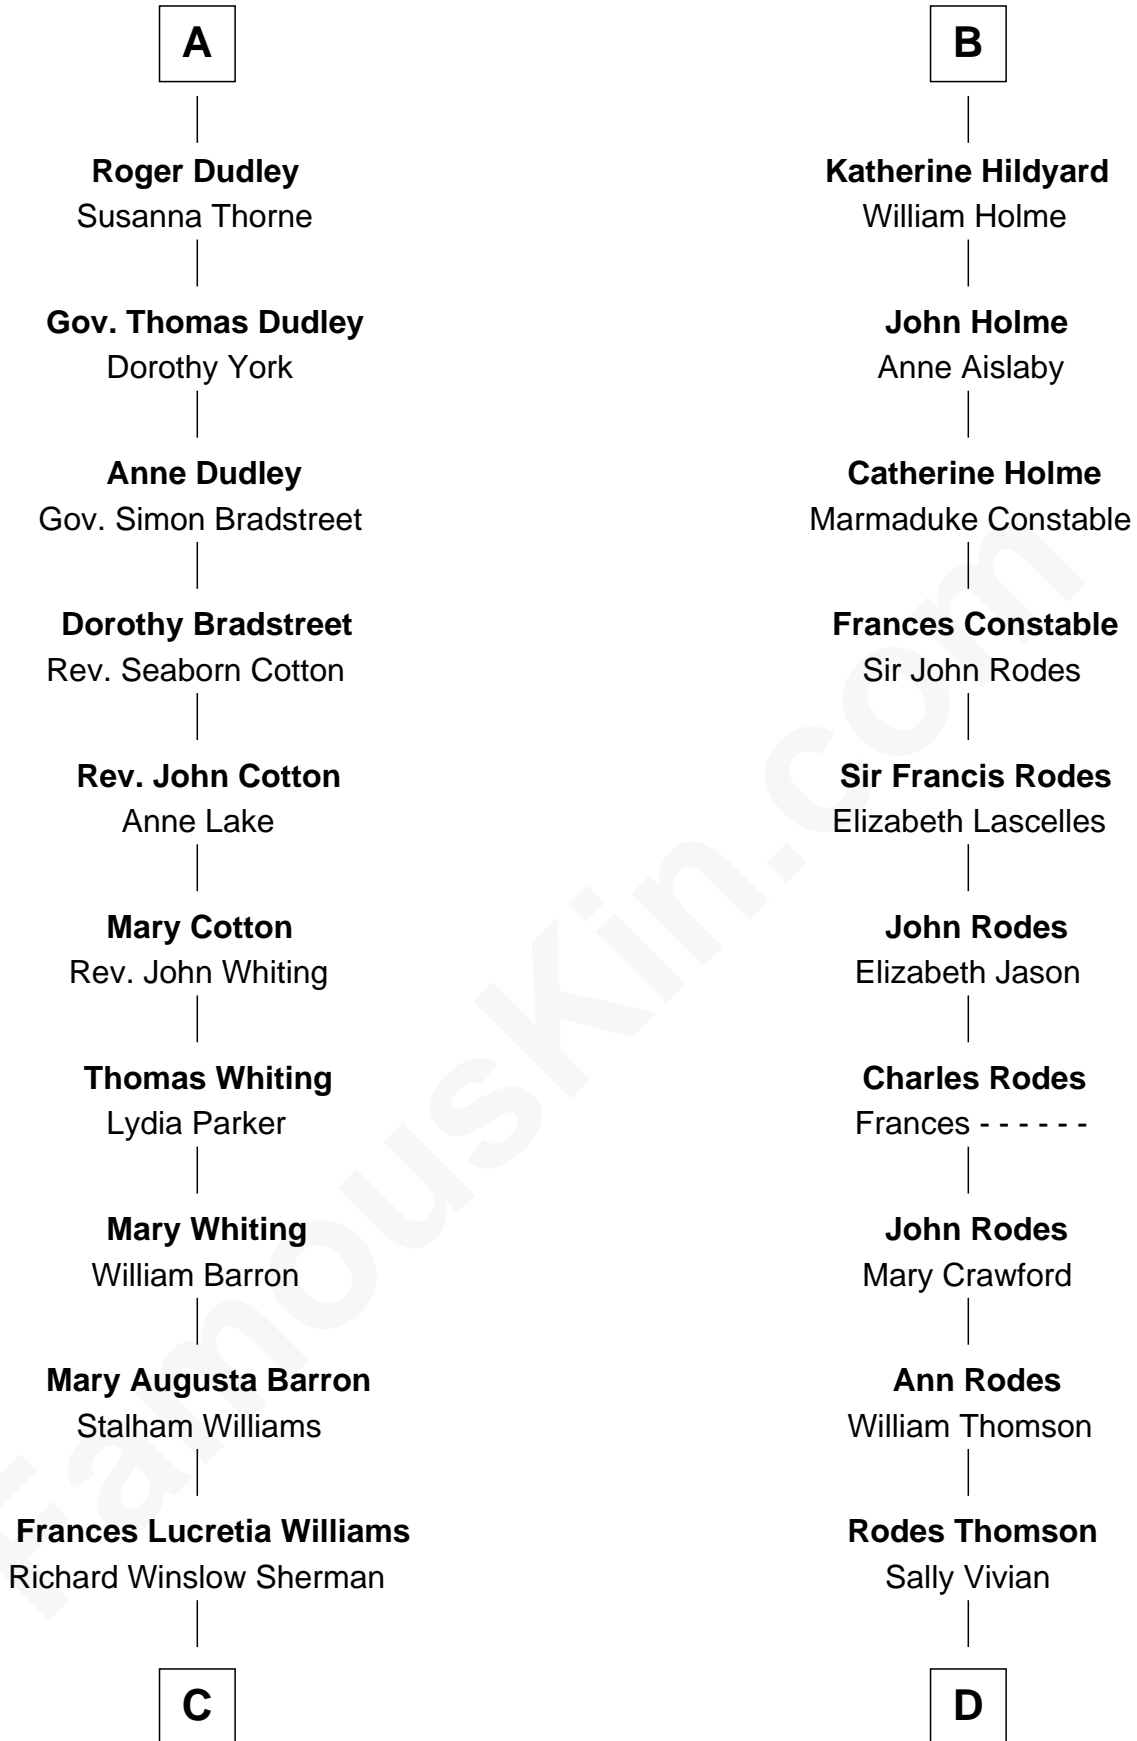

FamousKin.com Relationship Chart of

James Sherman

27th U.S. Vice-President

18th cousin 3 times removed of

Melvyn Douglas

Movie Actor

Edward III, King of England

Philippa of Hainault

C

Mary Frances Sherman
Richard Updike Sherman

James Sherman
27th U.S. Vice-President

D

Nancy Thomson
Thomas Johnson Garrett

Sophia Garrett
Erskine Douglas

Emma Jane Douglas
Col. George Taliaferro Shackelford

Lena Priscilla Shackelford
Edouard Gregory Hesselberg

Melvyn Douglas
Movie Actor

FamousKin.com