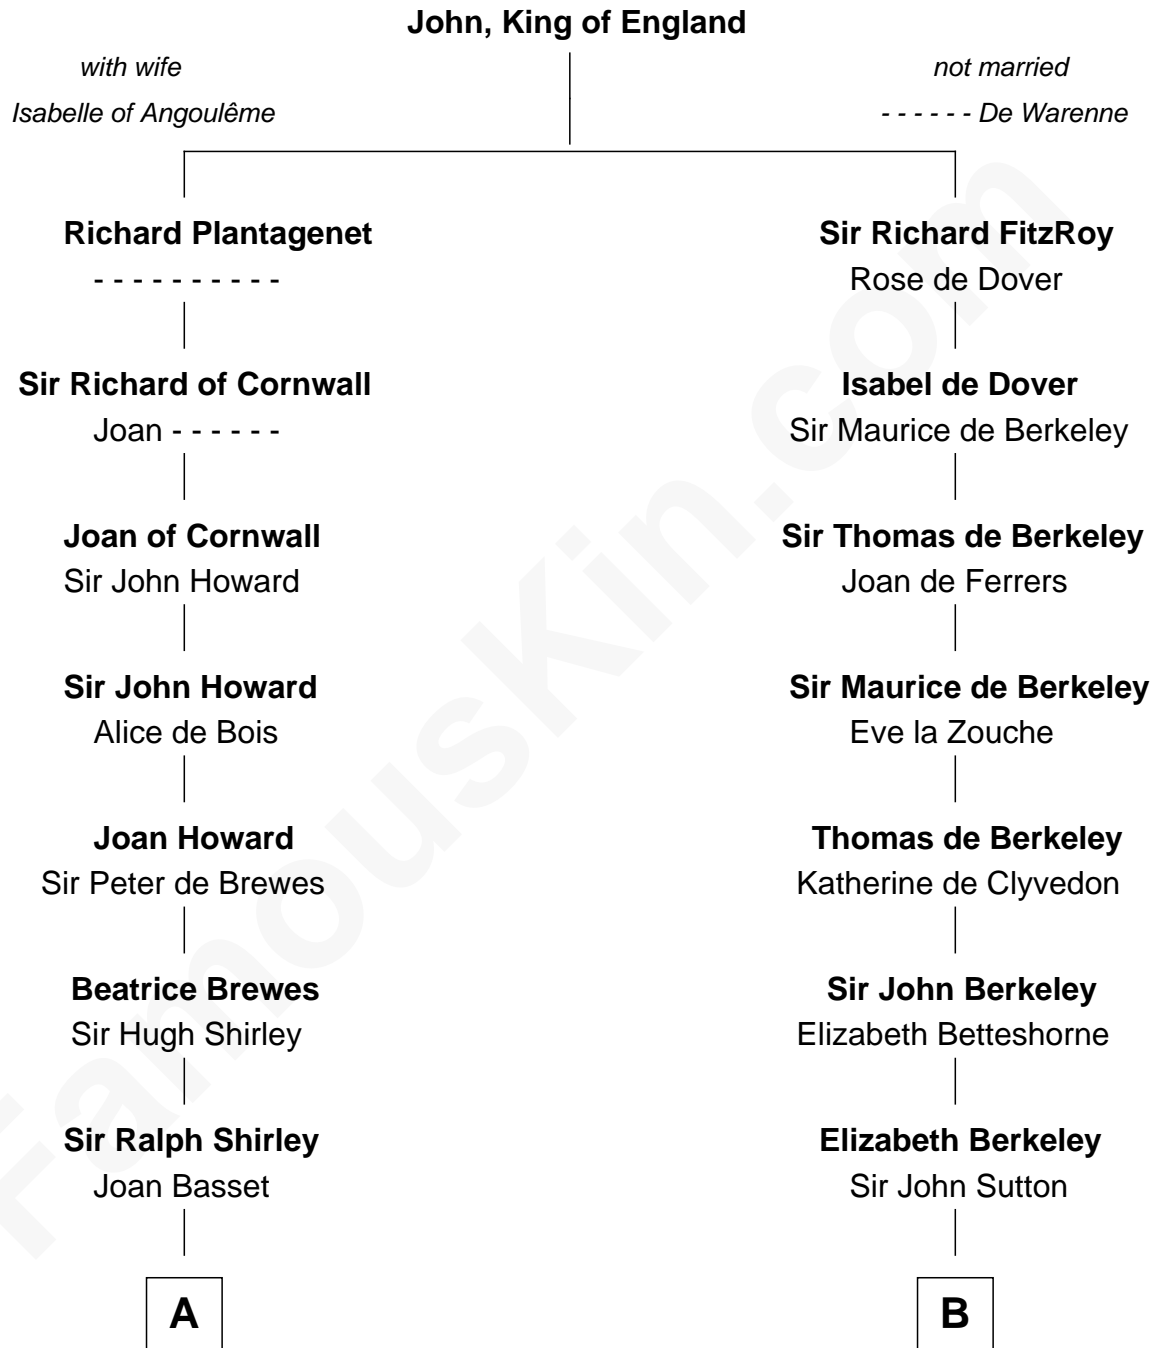

FamousKin.com Relationship Chart of

James Sherman

27th U.S. Vice-President

20th cousin of

Melvyn Douglas

Movie Actor

C

Jahaziel Sherman

Nancy Winslow

Richard Winslow Sherman

Frances Lucretia Williams

Mary Frances Sherman

Richard Updike Sherman

James Sherman

27th U.S. Vice-President

D

Erskine Douglas

Sophia Garrett

Emma Jane Douglas

Col. George Taliaferro Shackelford

Lena Priscilla Shackelford

Edouard Gregory Hesselberg

Melvyn Douglas

Movie Actor