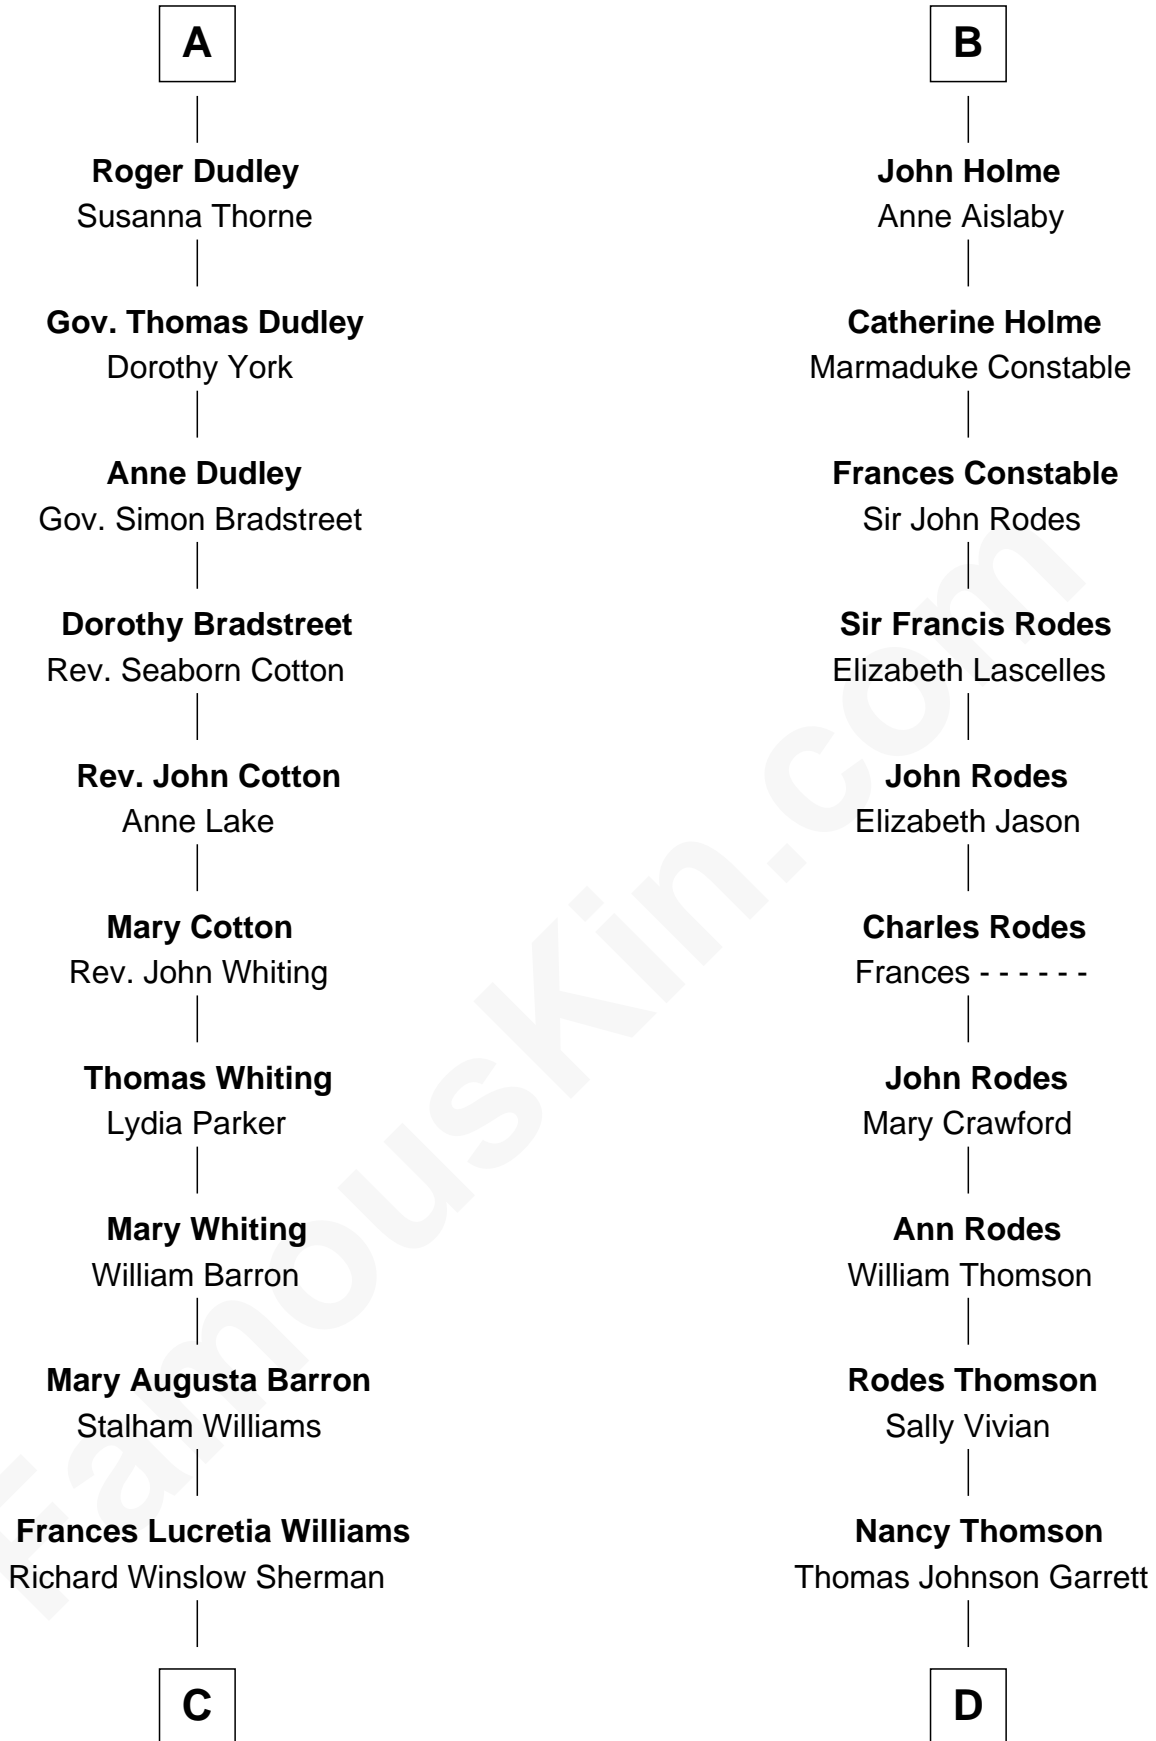

FamousKin.com Relationship Chart of

James Sherman

27th U.S. Vice-President

18th cousin 2 times removed of

Melvyn Douglas

Movie Actor

Sir Ralph de Neville

Alice de Audley

C

Mary Frances Sherman
Richard Updike Sherman

James Sherman
27th U.S. Vice-President

D

Sophia Garrett
Erskine Douglas

Emma Jane Douglas
Col. George Taliaferro Shackelford

Lena Priscilla Shackelford
Edouard Gregory Hesselberg