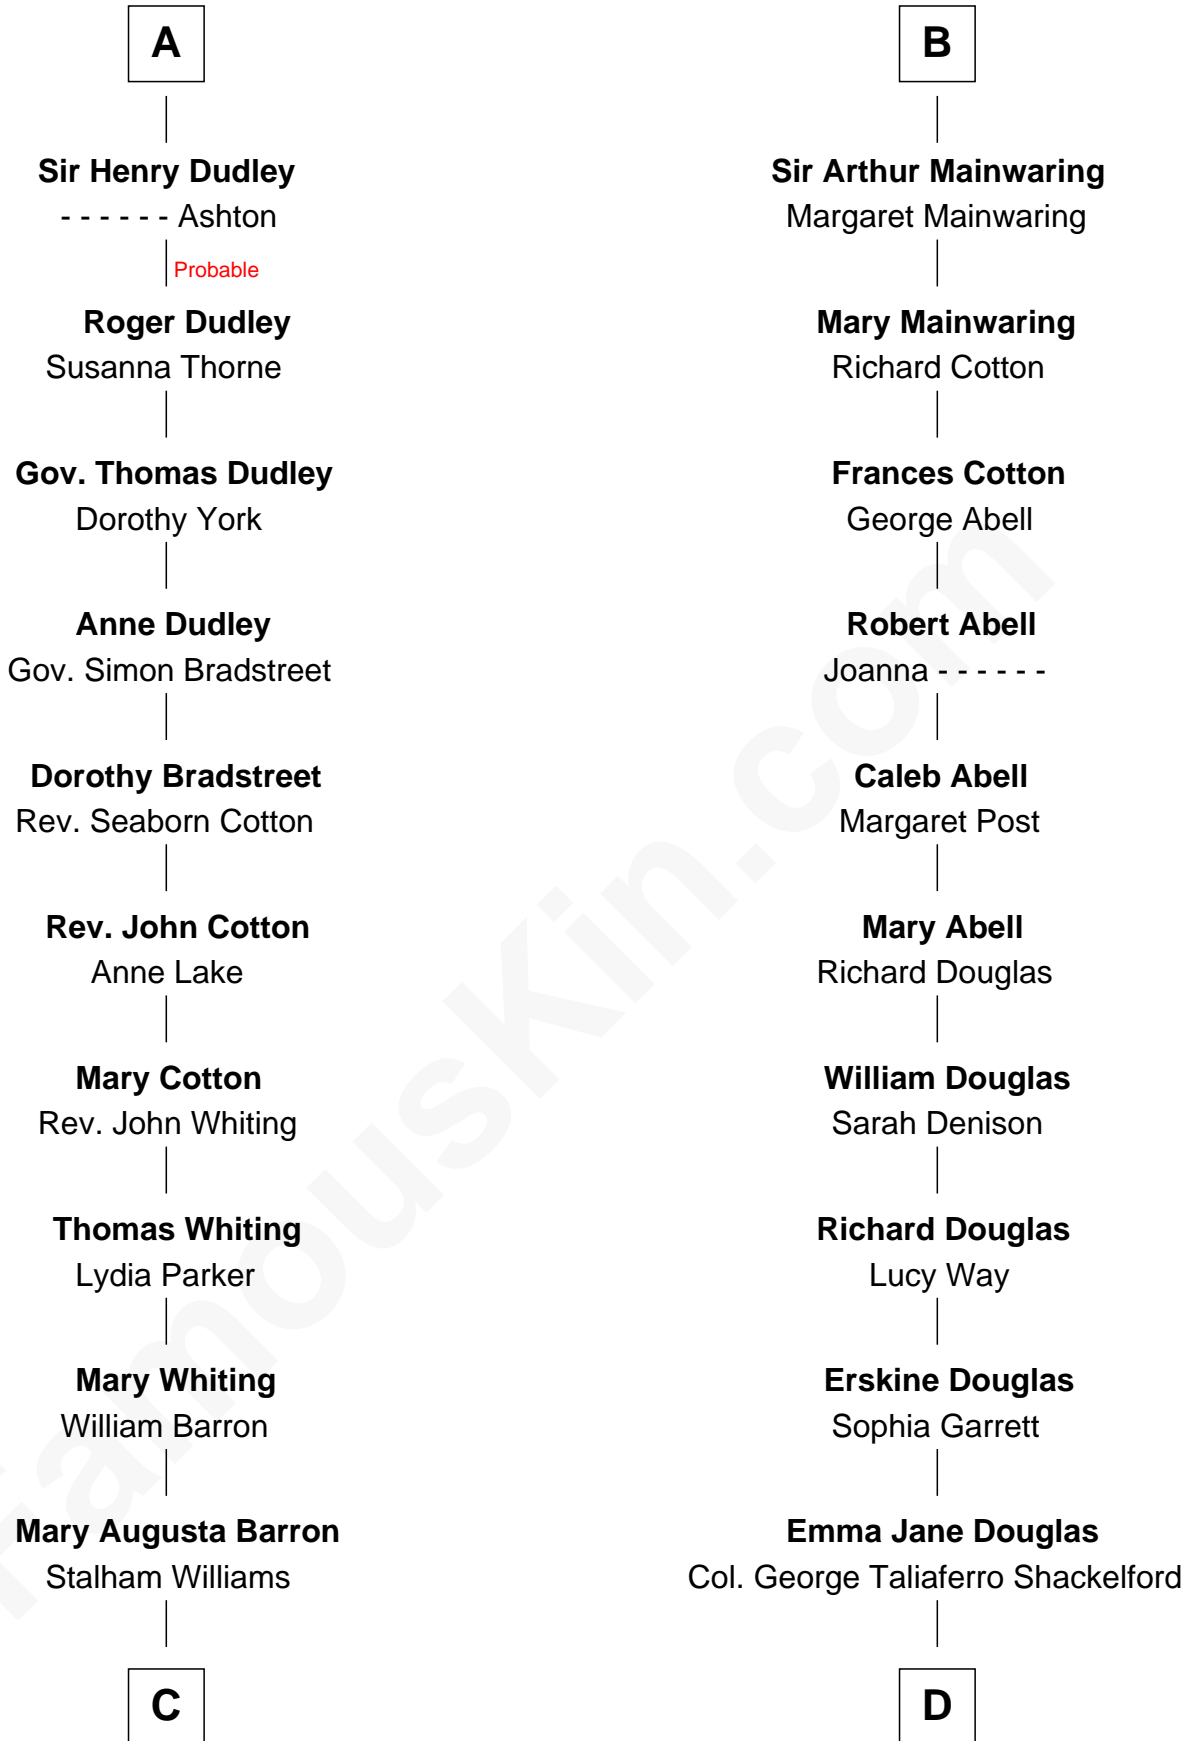

# FamousKin.com Relationship Chart of

**James Sherman**

*27th U.S. Vice-President*

18th cousin 1 time removed of

**Melvyn Douglas**

*Movie Actor*

**Sir William de Ros**  
Margery de Badlesmere

**Thomas de Ros**  
Beatrice de Stafford

**Margaret de Ros**  
Sir Reynold Grey

**Margaret Grey**  
Sir William Bonville

**William Bonville**  
Elizabeth Harington

**William Bonville**  
Katherine Neville

**Cecily Bonville**  
Thomas Grey

**Cecily Grey**  
Sir John Sutton

**A**

**Maud de Roos**  
John de Welles

**Anne de Welles**  
James Butler

**James Butler**  
Joan Beauchamp

**Elizabeth Butler**  
John Talbot

**Ann Talbot**  
Sir Henry Vernon

**Elizabeth Vernon**  
Sir Robert Corbet

**Dorothy Corbet**  
Sir Richard Mainwaring

**B**

**C**

**Frances Lucretia Williams**  
Richard Winslow Sherman

**Mary Frances Sherman**  
Richard Updike Sherman

**James Sherman**  
*27th U.S. Vice-President*