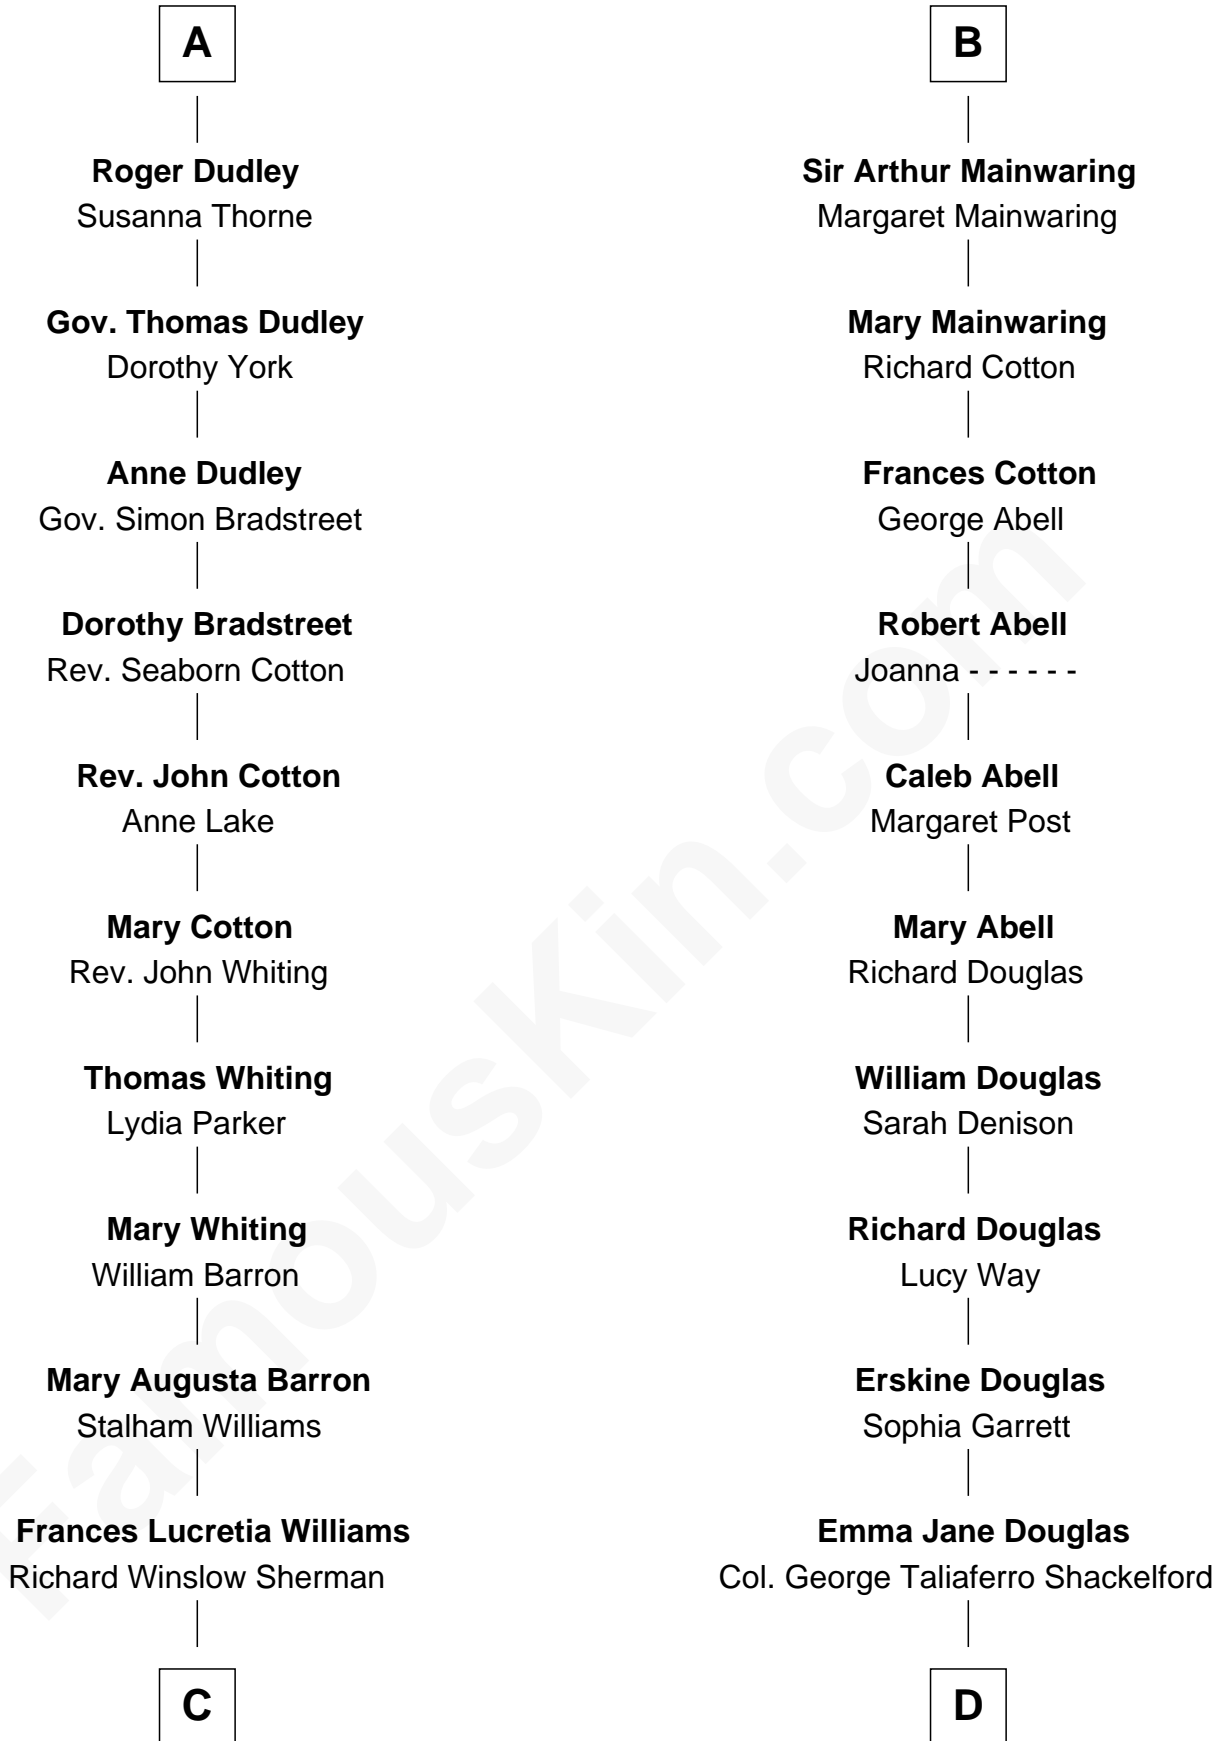

FamousKin.com Relationship Chart of

James Sherman

27th U.S. Vice-President

18th cousin of

Melvyn Douglas

Movie Actor

Richard Fitzalan
Eleanor Plantagenet

Alice Fitzalan
Sir Thomas de Holand

Sir Richard Fitzalan
Elizabeth de Bohun

Joan Fitzalan
Sir William Beauchamp

Joan Beauchamp
James Butler

Elizabeth Butler
John Talbot

Ann Talbot
Sir Henry Vernon

Elizabeth Vernon
Sir Robert Corbet

Dorothy Corbet
Sir Richard Mainwaring

B

C

Mary Frances Sherman
Richard Updike Sherman

James Sherman
27th U.S. Vice-President

D

Lena Priscilla Shackelford
Edouard Gregory Hesselberg

Melvyn Douglas
Movie Actor

FamousKin.com