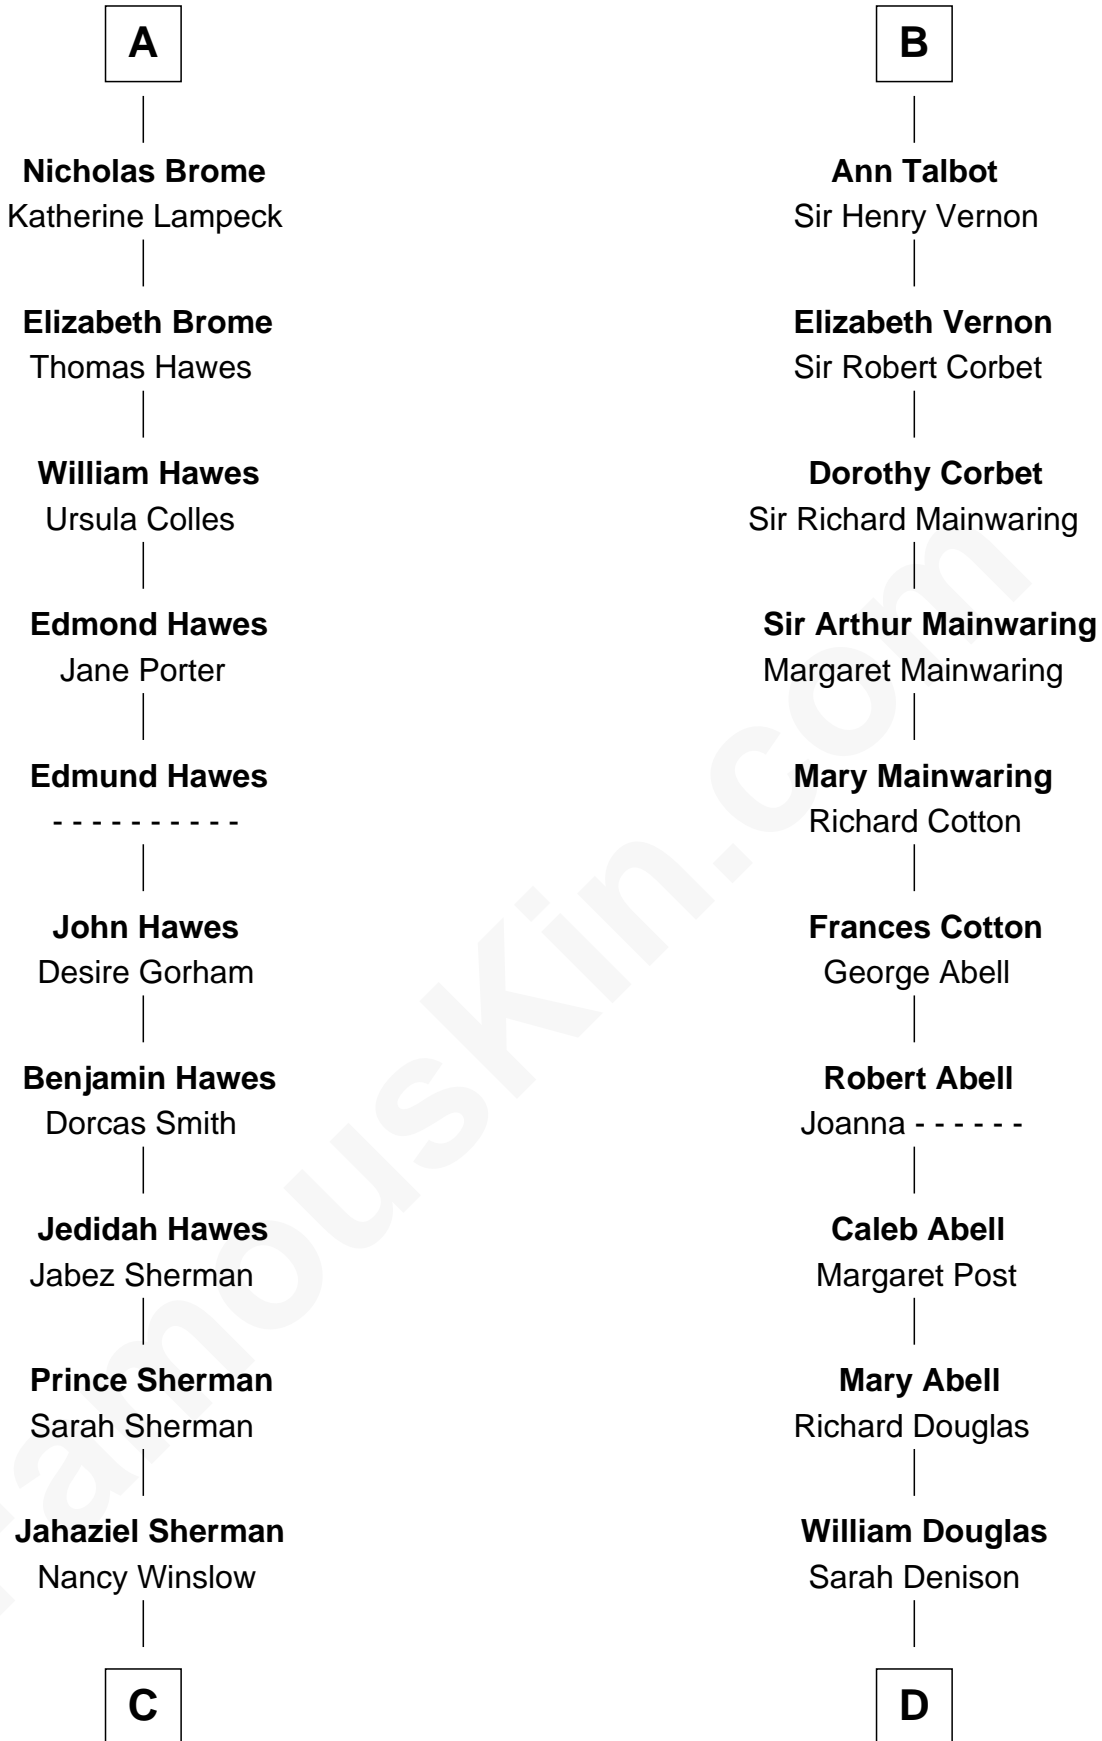

FamousKin.com Relationship Chart of

James Sherman

27th U.S. Vice-President

19th cousin 2 times removed of

Melvyn Douglas

Movie Actor

Sir William de Ros

Lucy FitzPiers

Isabel de Aubeney

William de Ros

Maude de Vaux

Sir William de Ros

Margery de Badlesmere

Maud de Roos

John de Welles

Anne de Welles

James Butler

James Butler

Joan Beauchamp

Elizabeth Butler

John Talbot

B

C

Richard Winslow Sherman

Frances Lucretia Williams

Mary Frances Sherman

Richard Updike Sherman

James Sherman

27th U.S. Vice-President

D

Richard Douglas

Lucy Way