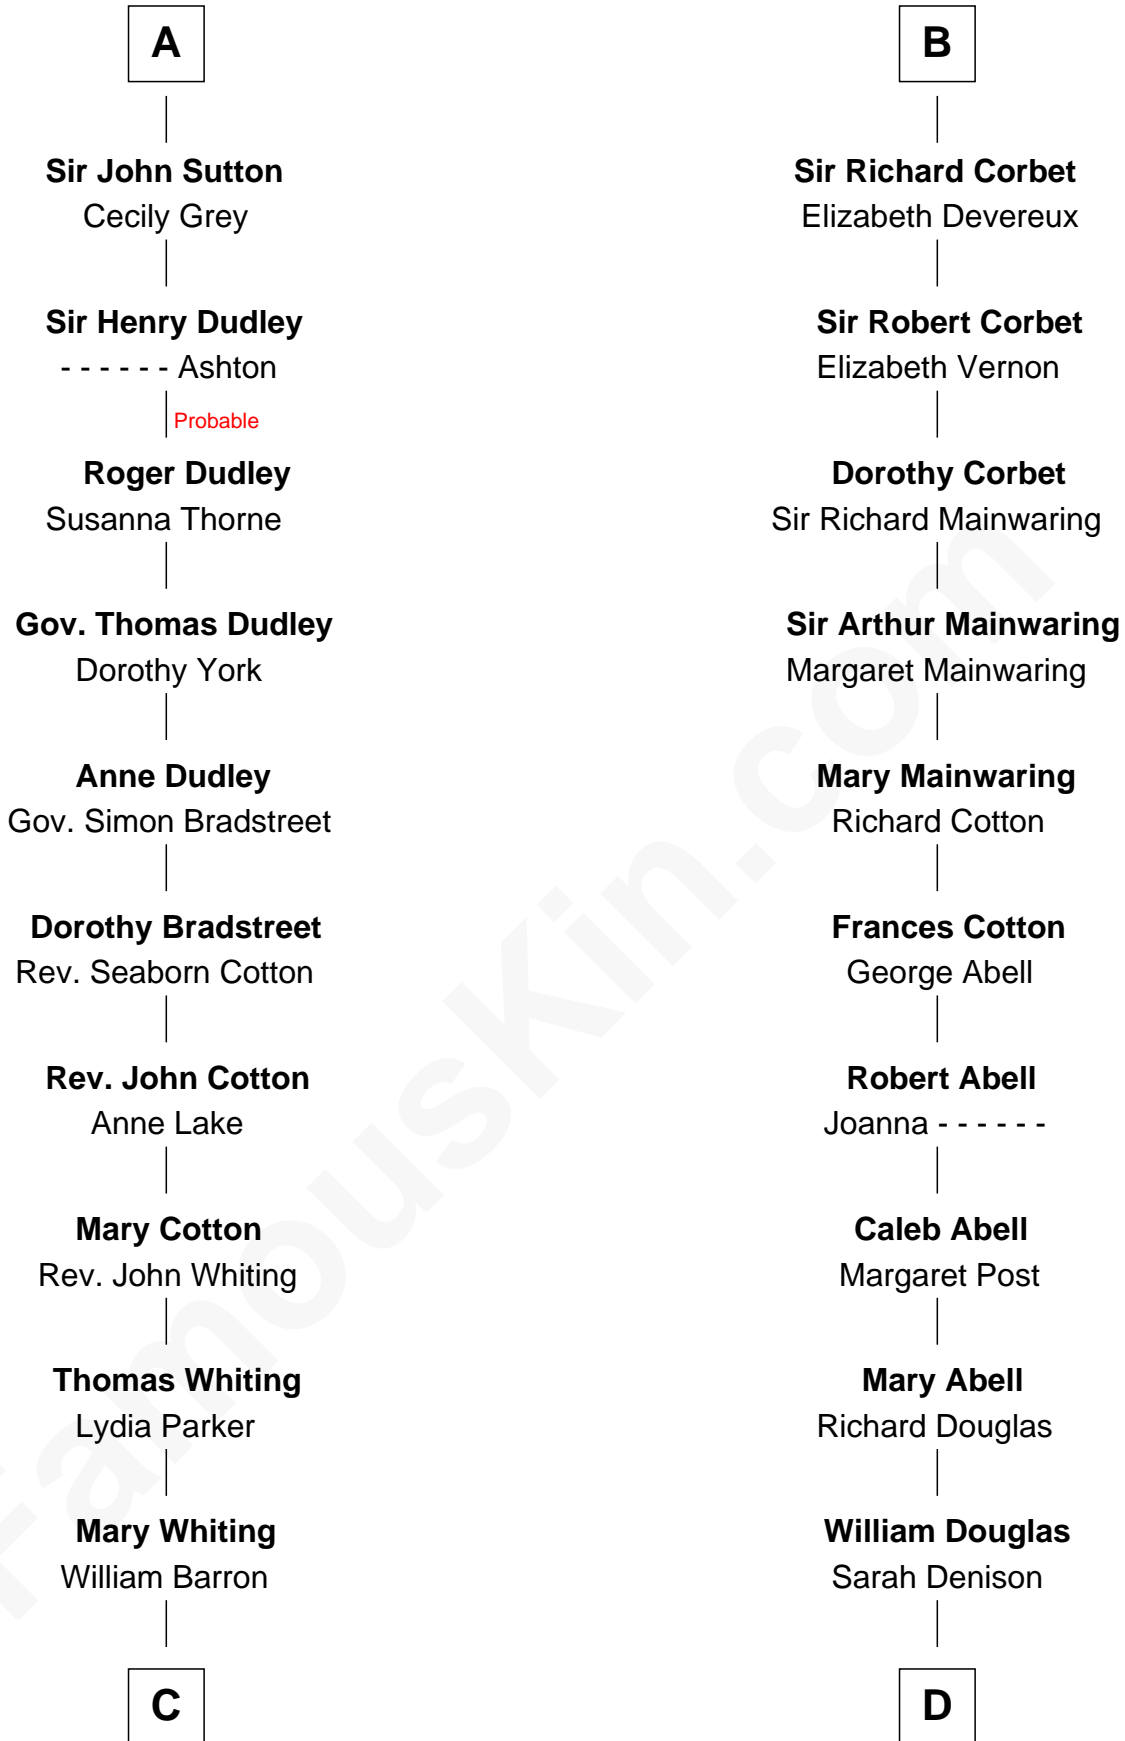

FamousKin.com Relationship Chart of

James Sherman

27th U.S. Vice-President

20th cousin 1 time removed of

Melvyn Douglas

Movie Actor

C

Mary Augusta Barron
Stalham Williams

Frances Lucretia Williams
Richard Winslow Sherman

Mary Frances Sherman
Richard Updike Sherman

James Sherman
27th U.S. Vice-President

D

Richard Douglas
Lucy Way

Erskine Douglas
Sophia Garrett

Emma Jane Douglas
Col. George Taliaferro Shackelford

Lena Priscilla Shackelford
Edouard Gregory Hesselberg

Melvyn Douglas
Movie Actor

FamousKin.com