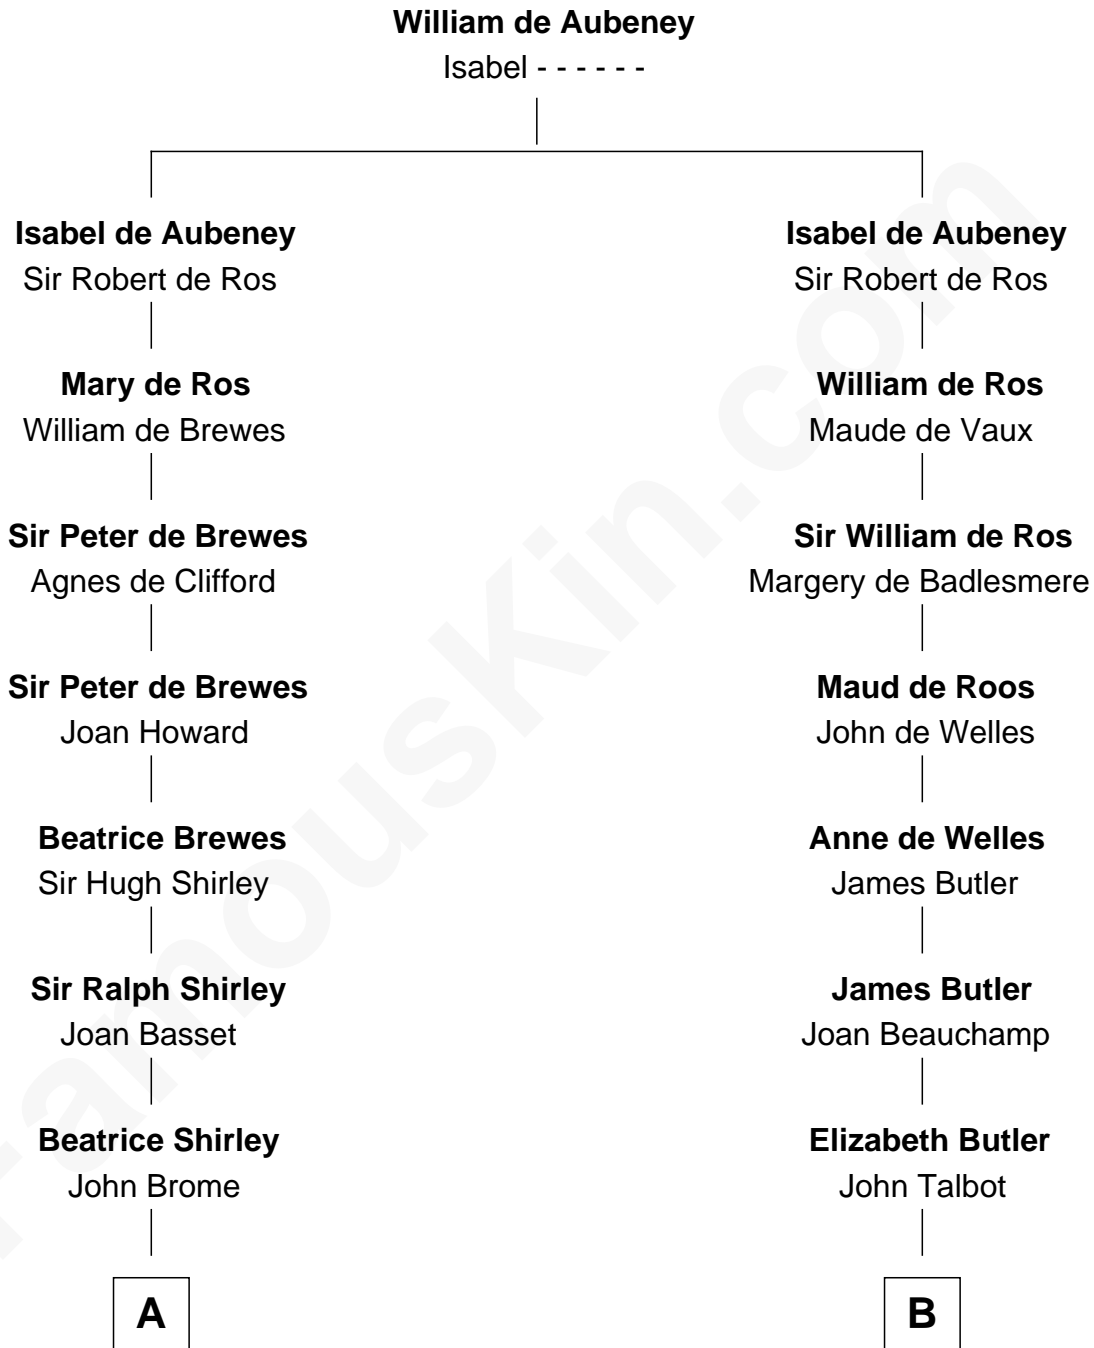

FamousKin.com Relationship Chart of

James Sherman

27th U.S. Vice-President

19th cousin 2 times removed of

Melvyn Douglas

Movie Actor

C

Richard Winslow Sherman

Frances Lucretia Williams

Mary Frances Sherman

Richard Updike Sherman

James Sherman

27th U.S. Vice-President

D

Richard Douglas

Lucy Way