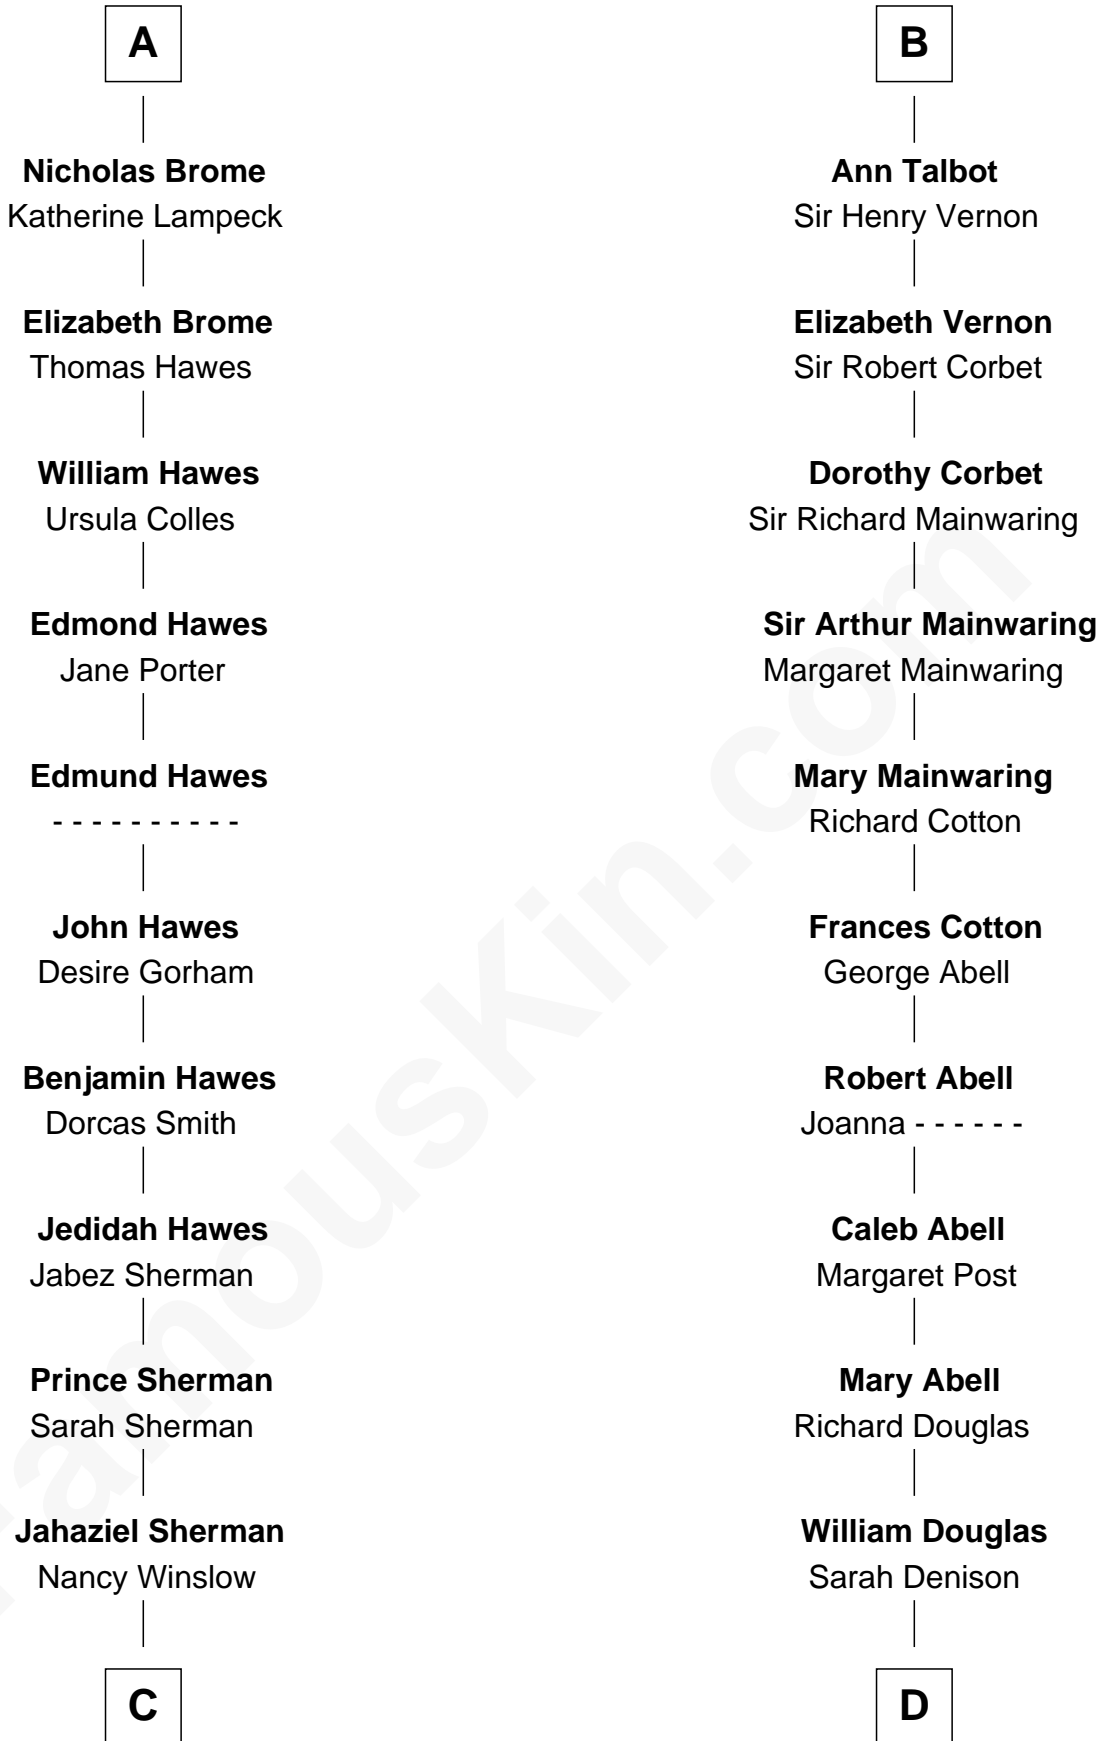

FamousKin.com Relationship Chart of

James Sherman

27th U.S. Vice-President

19th cousin 2 times removed of

Melvyn Douglas

Movie Actor

C

Richard Winslow Sherman

Frances Lucretia Williams

Mary Frances Sherman

Richard Updike Sherman

James Sherman

27th U.S. Vice-President

D

Richard Douglas

Lucy Way

Erskine Douglas

Sophia Garrett

Emma Jane Douglas

Col. George Taliaferro Shackelford

Lena Priscilla Shackelford

Edouard Gregory Hesselberg

Melvyn Douglas

Movie Actor