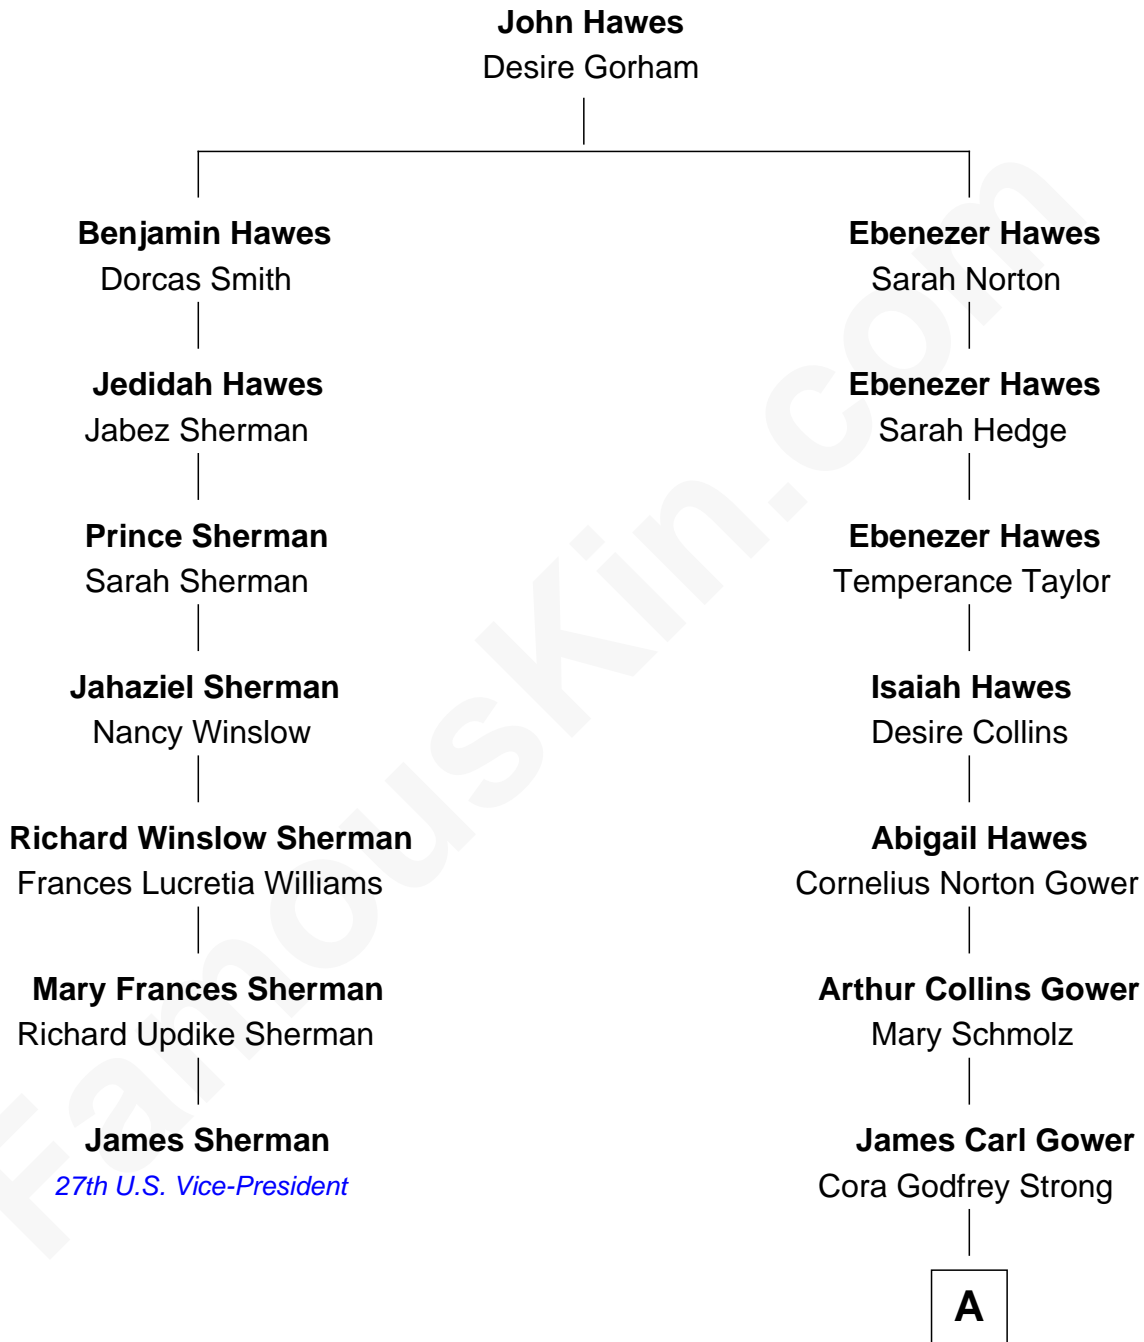

# FamousKin.com Relationship Chart of

**James Sherman**

*27th U.S. Vice-President*

6th cousin 3 times removed of

**Sarah Palin**

*9th Governor of Alaska*

**A**

—  
**Helen Louise Gower**  
Clement James Sheeran

—  
**Sarah Sheeran**  
Charles Richard Heath

—  
**Sarah Palin**  
*9th Governor of Alaska*

FamousKin.com